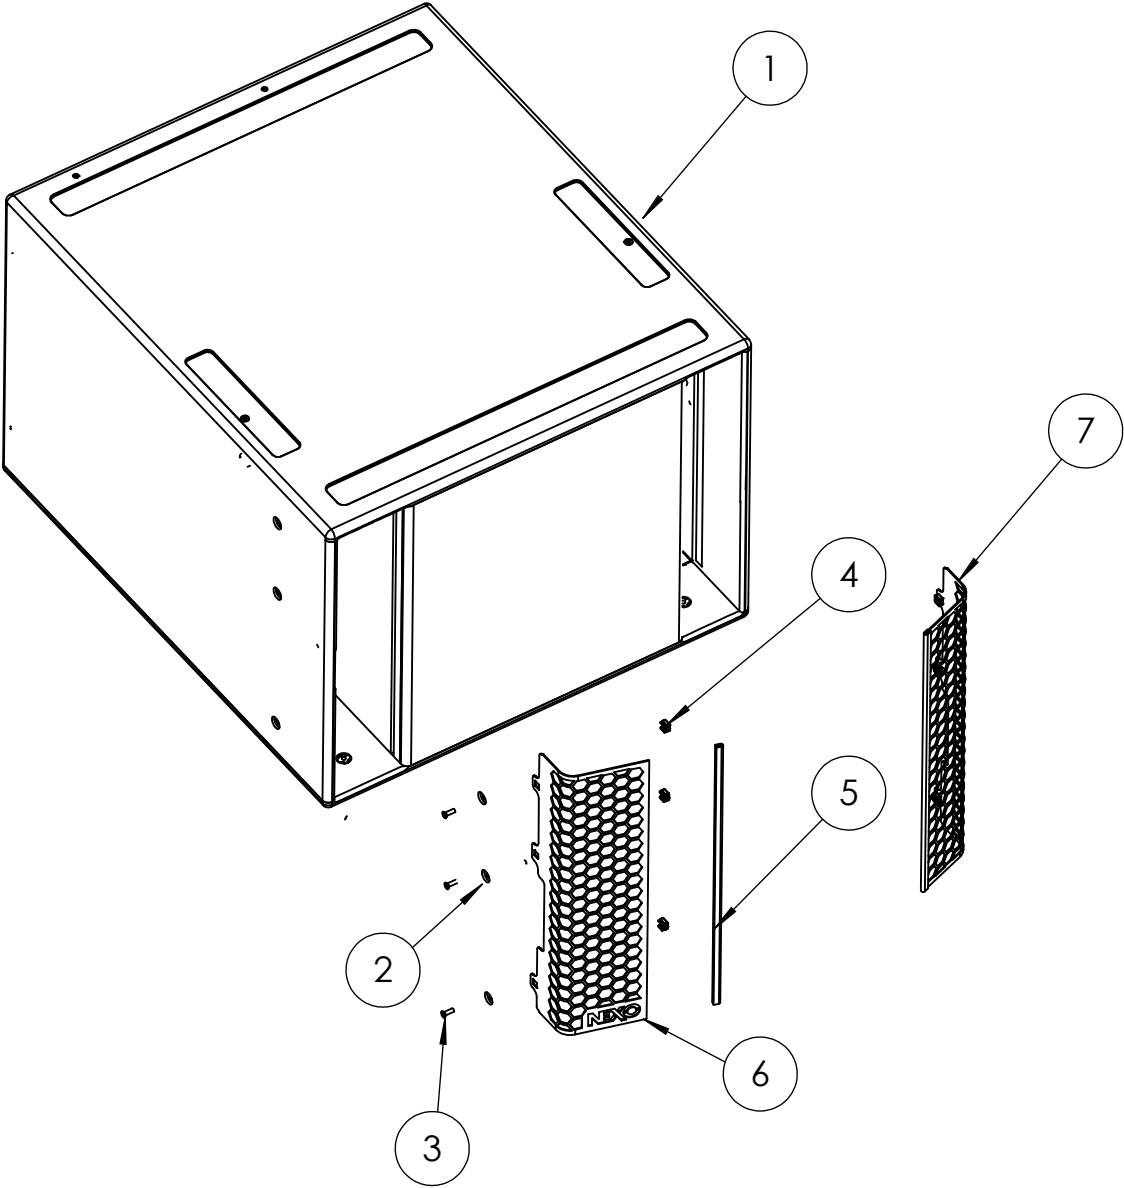

LS 18-E

SPARE PARTS

NEXO

MARK	QUANTITY	ASSEMBLY	SUB ASSEMBLY	PART REFERENCE	DESIGNATION
LS.18-E					
1	1	05EBLS18-E		05EBLS18-E	LS.18 EMPTY CA6 INET
2	6			05VRX5FN	FLAT WASHER 90°
3	6			05VXTCFX525N	BLACK TORX FLAT HEAD SCREW 5X25 (x10)
4	6			05VECRM5	CAGE NUT M5 (X10)
5	1m			05JNEOPU100	U GASKET 100
6	1			05AMGRLS18L	LS18 GRILL WITH LOGO
7	1			05AMGRLS18	LS18 GRILL
8	8			05VXTCBX525N	BLACK TORX BUTTON HEAD SCREW 5X25 (x10)
9	2			05PATIN	SKID
10	2m			05JNEOP20X5	RUBBER GASKET 20X5
11	4			05BRIDLE6444	SPEAKER BRIDLE 6444
12	4			05VRX8RS	LOCK WASHER M8
13	4			05VXTCBX835	TORX BUTTON HEAD SCREW 8X35 (x4)
14	1			05HP18122-8	BASS SPEAKER 18" 8OHM
15	1			05HP18122-8R/K	HP18122-8 RECONE KIT
16	1			05COVERLS18	LS18 COVER
17	10			05VRX5FN	FLAT WASHER 90°
18	10			05VXTCFX535N	BLACK TORX FLAT HEAD SCREW 5X35 (x10)
19	4			05VXTCBX525N	BLACK TORX BUTTON HEAD SCREW 5X25 (x10)
20	1		05LS.18-C	05LS.18-C	CONNECTION PLATE LS18
21	2			05CNXNL4MDV	SPEAKON NL4 M D VSPEAKON NL4 M D V
22	4			05VNYLST2.5	NUTS WITH POLYAMID INSERT M2.5
23	1			05CICNXB1-V2	B1-B118-LS400-LS600-LS18 PASSIVE CROSSOVER PCB5