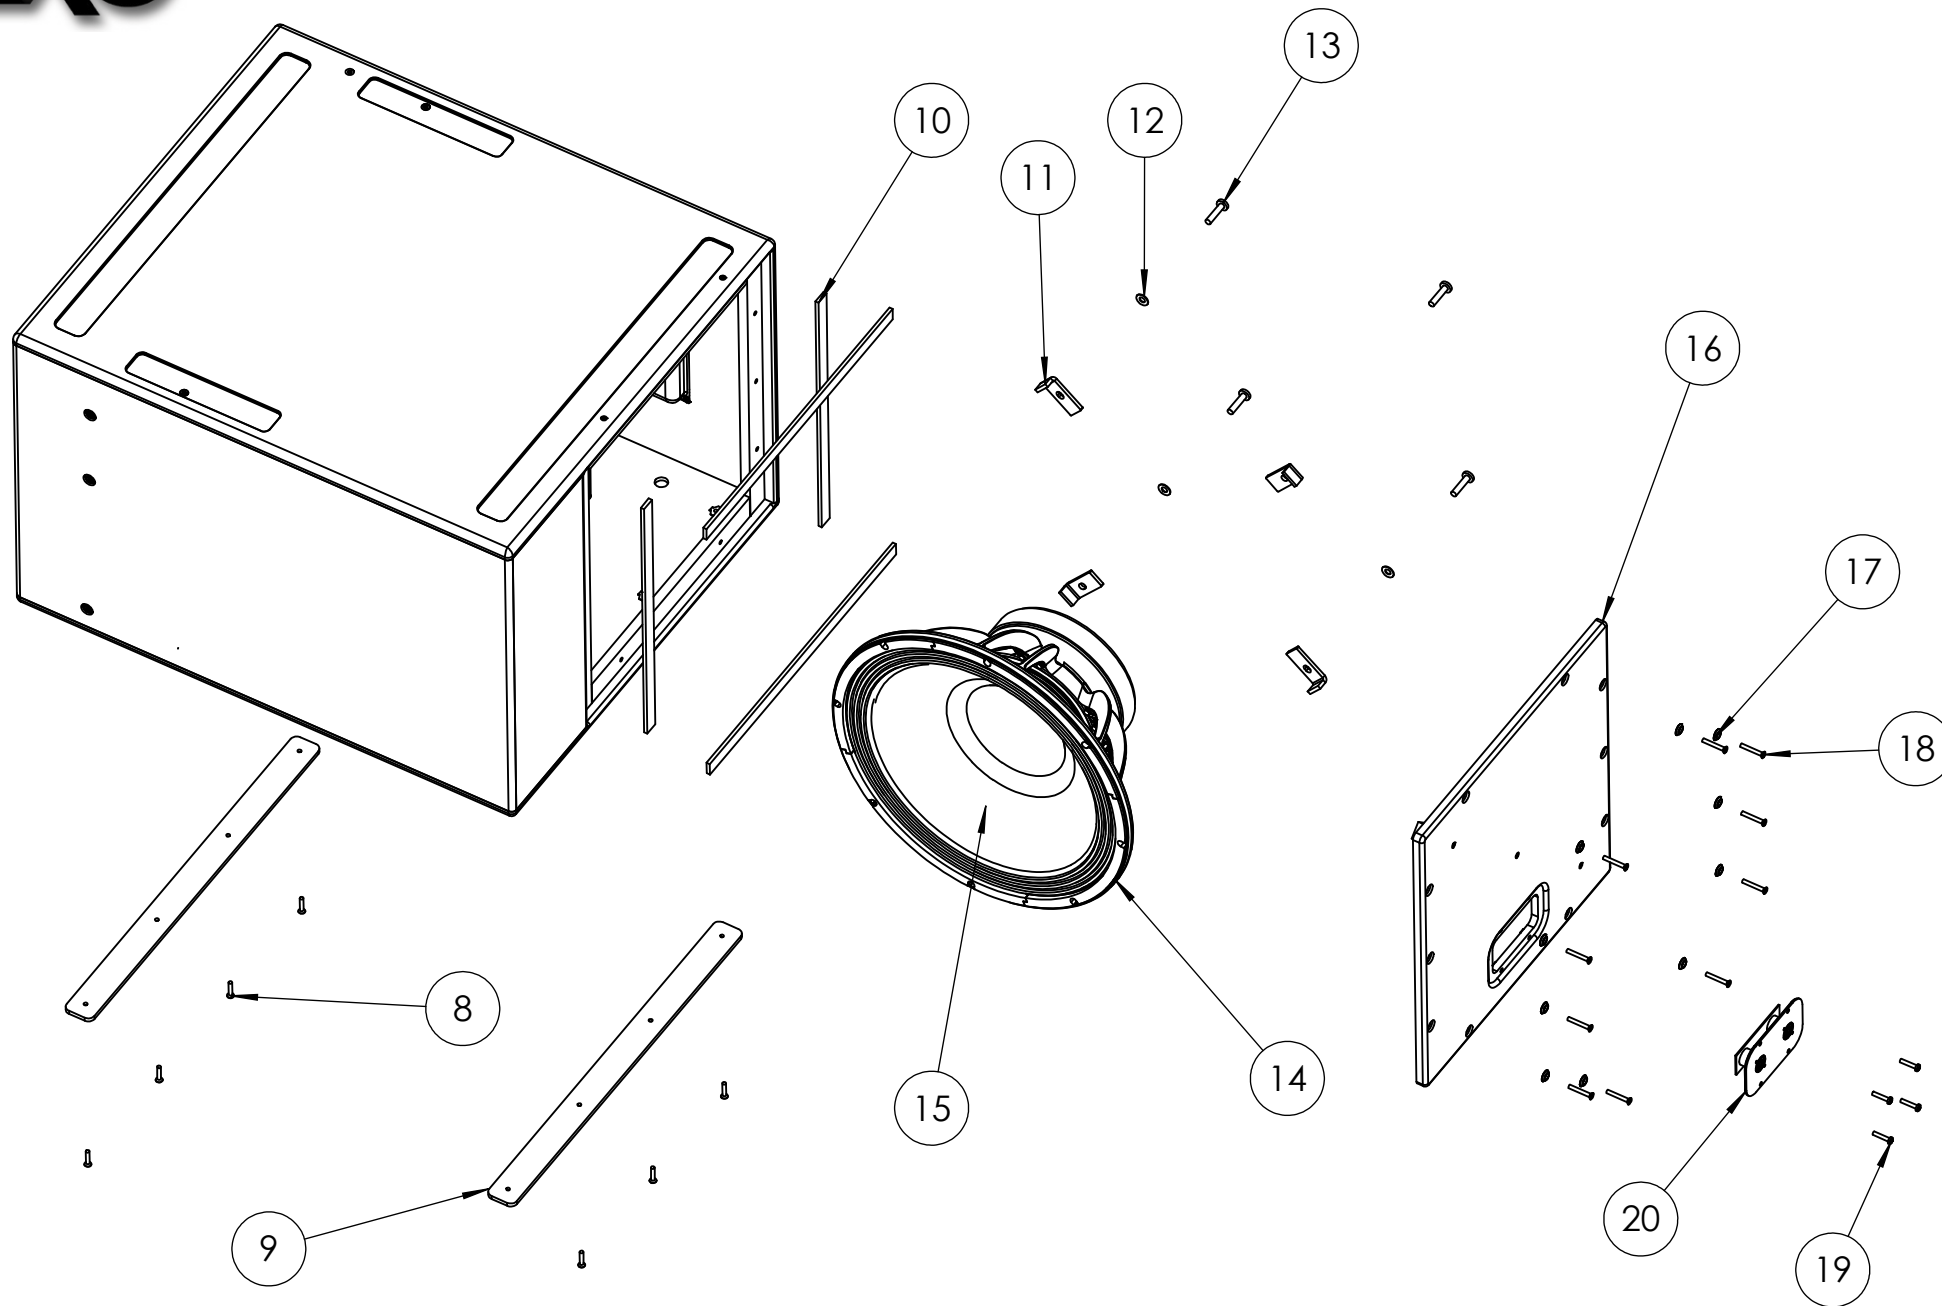

LS 18-E

SPARE PARTS

NEXO

MARK	QUANTITY	ASSEMBLY	SUB ASSEMBLY	PART REFERENCE	DESIGNATION
LS.18-E					
1	1	05EBLS18-E		05EBLS18-E	LS.18 EMPTY CA6 INET
2	6			05VRX5FN	FLAT WASHER 90°
3	6			05VXTCFX525N	BLACK TORX FLAT HEAD SCREW 5X25 (x10)
4	6			05VECRM5	CAGE NUT M5 (X10)
5	1m			05JNEOPU100	U GASKET 100
6	1			05AMGRLS18L	LS18 GRILL WITH LOGO
7	1			05AMGRLS18	LS18 GRILL
8	8			05VXTCBX525N	BLACK TORX BUTTON HEAD SCREW 5X25 (x10)
9	2			05PATIN	SKID
10	2m			05JNEOP20X5	RUBBER GASKET 20X5
11	4			05BRIDLE6444	SPEAKER BRIDLE 6444
12	4			05VRX8RS	LOCK WASHER M8
13	4			05VXTCBX835	TORX BUTTON HEAD SCREW 8X35 (x4)
14	1			05HP18122-8	BASS SPEAKER 18" 8OHM
15	1			05HP18122-8R/K	HP18122-8 RECONE KIT
16	1			05COVERLS18	LS18 COVER
17	10			05VRX5FN	FLAT WASHER 90°
18	10			05VXTCFX535N	BLACK TORX FLAT HEAD SCREW 5X35 (x10)
19	4			05VXTCBX525N	BLACK TORX BUTTON HEAD SCREW 5X25 (x10)
20	1		05LS.18-C	05LS.18-C	CONNECTION PLATE LS18
21	2			05CNXNL4MDV	SPEAKON NL4 M D VSPEAKON NL4 M D V
22	4			05VNYLST2.5	NUTS WITH POLYAMID INSERT M2.5
23	1			05CICNXB1-V2	B1-B118-LS400-LS600-LS18 PASSIVE CROSSOVER PCB5