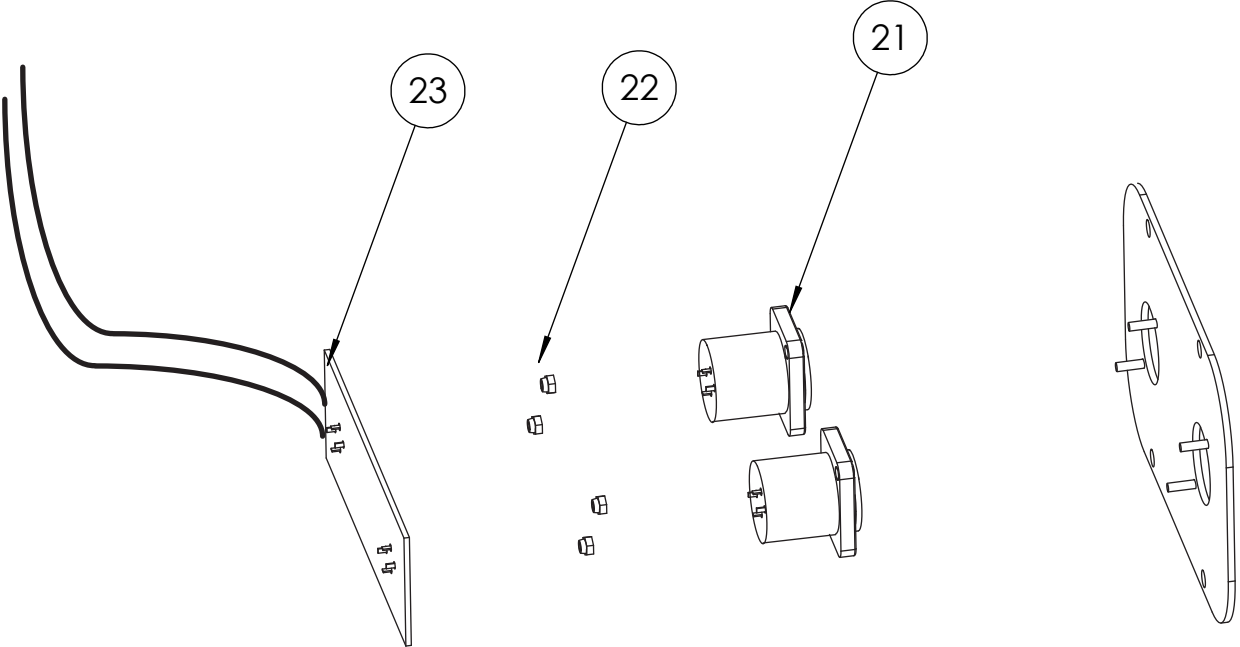

LS 18-E

SPARE PARTS

NEXO

MARK	QUANTITY	ASSEMBLY	SUB ASSEMBLY	PART REFERENCE	DESIGNATION
LS.18-E					
1	1	05EBLS18-E		05EBLS18-E	LS.18 EMPTY CA6 INET
2	6			05VRX5FN	FLAT WASHER 90°
3	6			05VXTCFX525N	BLACK TORX FLAT HEAD SCREW 5X25 (x10)
4	6			05VECRM5	CAGE NUT M5 (X10)
5	1m			05JNEOPU100	U GASKET 100
6	1			05AMGRLS18L	LS18 GRILL WITH LOGO
7	1			05AMGRLS18	LS18 GRILL
8	8			05VXTCBX525N	BLACK TORX BUTTON HEAD SCREW 5X25 (x10)
9	2			05PATIN	SKID
10	2m			05JNEOP20X5	RUBBER GASKET 20X5
11	4			05BRIDLE6444	SPEAKER BRIDLE 6444
12	4			05VRX8RS	LOCK WASHER M8
13	4			05VXTCBX835	TORX BUTTON HEAD SCREW 8X35 (x4)
14	1			05HP18122-8	BASS SPEAKER 18" 8OHM
15	1			05HP18122-8R/K	HP18122-8 RECONE KIT
16	1			05COVERLS18	LS18 COVER
17	10			05VRX5FN	FLAT WASHER 90°
18	10			05VXTCFX535N	BLACK TORX FLAT HEAD SCREW 5X35 (x10)
19	4			05VXTCBX525N	BLACK TORX BUTTON HEAD SCREW 5X25 (x10)
20	1		05LS.18-C	05LS.18-C	CONNECTION PLATE LS18
21	2			05CNXNL4MDV	SPEAKON NL4 M D VSPEAKON NL4 M D V
22	4			05VNYLST2.5	NUTS WITH POLYAMID INSERT M2.5
23	1			05CICNXB1-V2	B1-B118-LS400-LS600-LS18 PASSIVE CROSSOVER PCB5