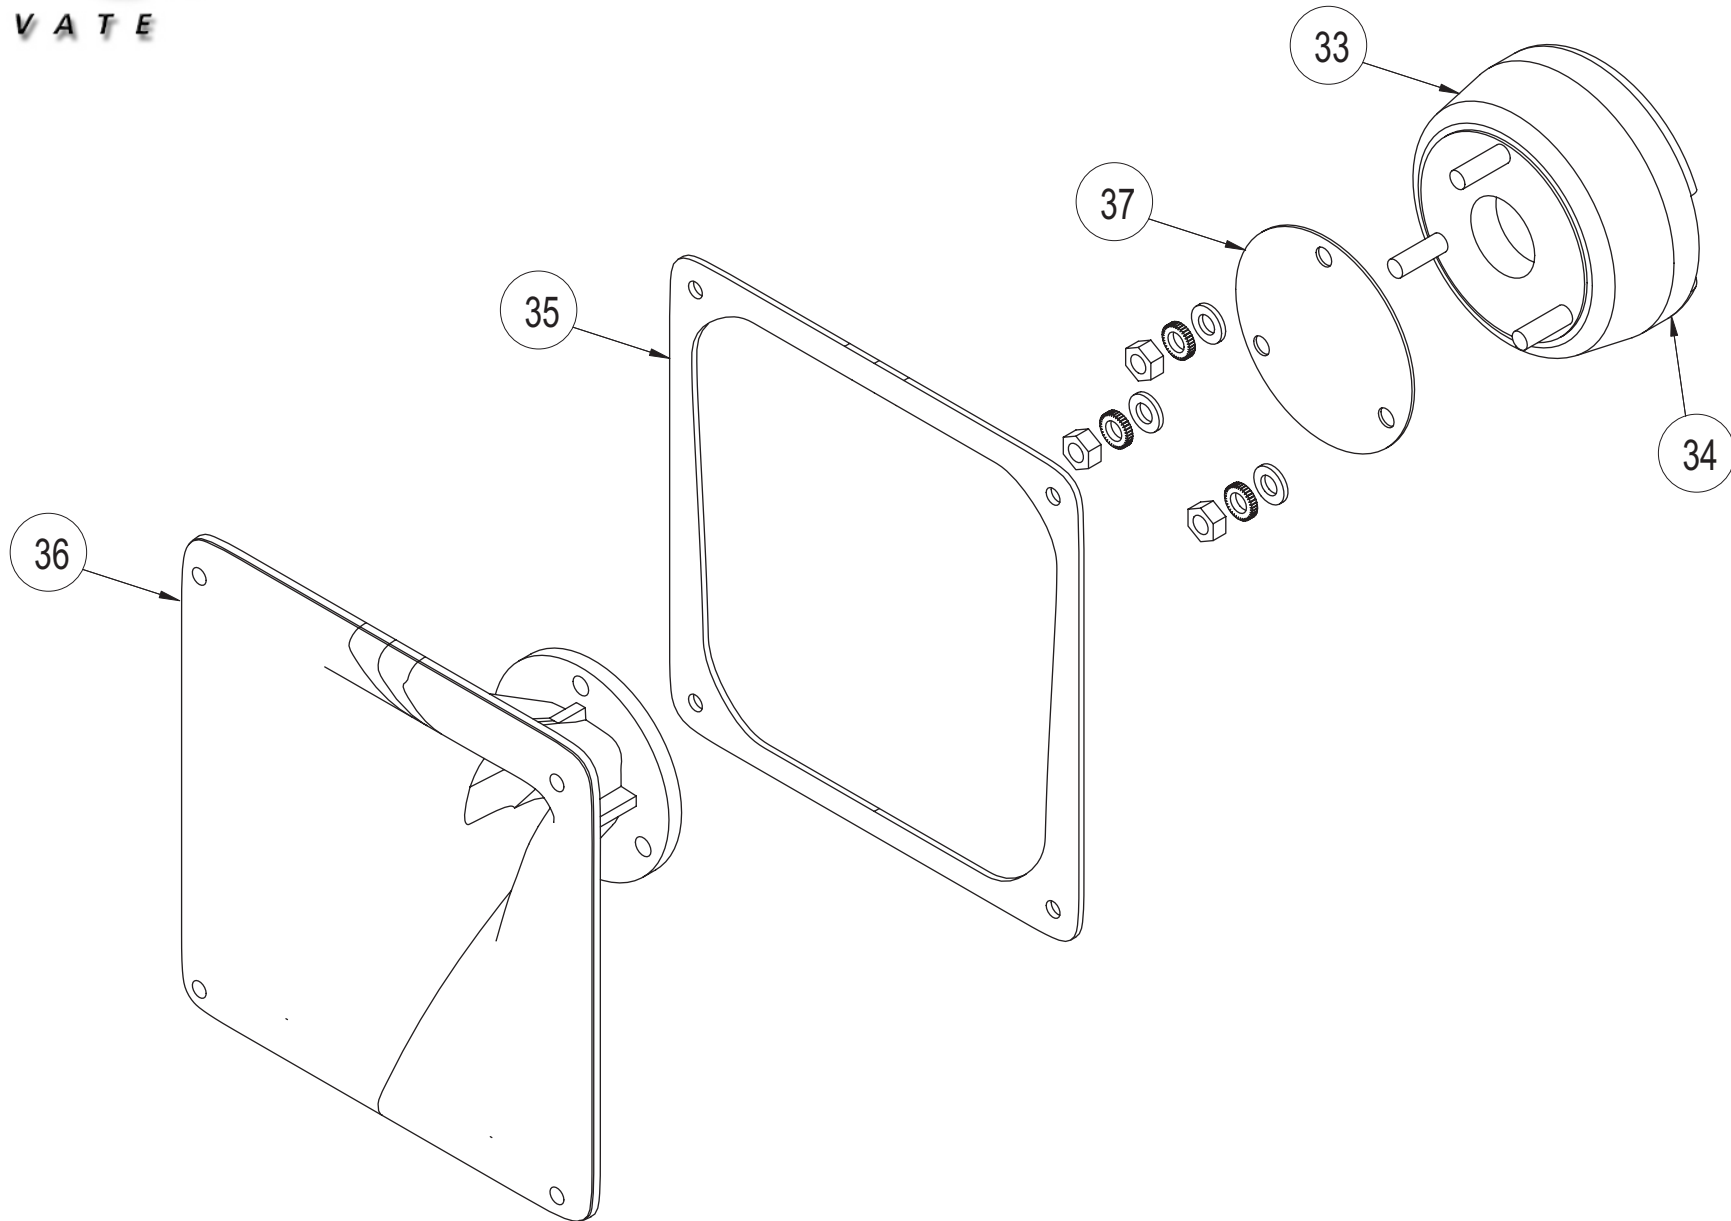

NEXO

INNOVATE

PS 8 COMPLETE GRID

MARK	QUANTITY	ASSEMBLY	SUB ASSEMBLY	PART REFERENCE	DESIGNATION
PS.8U					
1	1	EBPS8		05EBPS8	PS8 EMPTY BOX
2	1			05HPB-8ND	BASS DRIVER 8" (8 Ohms) NEODYNIUM
3	1			05N8ND1.0R/K	HPB-8ND RECONE KIT
4	1			05MSAF1417	ACOUSTIC FOAM FOR PS8 147.5 X 175 X 20 mm
5	1			05MSAF4618	ACOUSTIC FOAM FOR PS8 465 X 180 X 20 mm
6	4			05VRA512N	WASHER 5X12 INOX BLACK
7	16			05VXTCBX525N	SCREW TORX BUTTON HEAD 5X25 INOX BLACK
8	9			05VXTCFX525N	SCREW TORX FLAT HEAD 5 X 25 BLACK
9	1			05DOUILH73	POLE MOUNTING H73
10	5			05FIXGRILM	PLASTIC MALE FIXING FOR GRILL PS8
11	1	PS.8FPC		05PS.8FPC	PS8 COMPLETE PASSIVE FILTER
12	1			05VLTH550	SCREW BRASS 5X50
13	1			05VRA630Z	WASHER Zg 6X30
14	1		PS.8FPA	05PS.8FPA	PS8 CONNECTION PLATE
16	1			05JNEOTPS8	TRAP JOINT PS8
17	2			05CNXNL4MDV	SPEAKON NL4 MDV
18	4			05VNYSLT2.5	NUTS WITH POLYAMID INSERT M2.5
19	1		PS.8FPB	05PS.8FPB	PS8 PASSIVE FILTER
21	1			05FS300H0.9	COIL 0.9 mH 300gr Carcasse R21
22	1			05FS0.42MH0.6R	COIL 0.42 mH 0.6 Ohm Cu 0.65mm
23	1			05FS0.47MH1.2R	COIL 0.47mH 1.2 Ohm Cu 0.4mm
24	1			05FCNP15	CAPACITOR 15 uF MKP PB 400 VDC 5%
25	1			05FCNP2.2	CAPACITOR 2.2 uF MKP 250 VDC 5%
26	1			05FCNP1	CAPACITOR 1 uF MKP 250 VDC 5%
27	1			05R33W7	RESISTANCE 33 Ohm 7W 5%
28	1			05CNX721-164/001	MALE CONNECTOR
29	2			05VRIVNYL5X8	RIVET NYLON SR 50X45
30	1			05PLSW135RXE	POLYSWITCH RXE 135