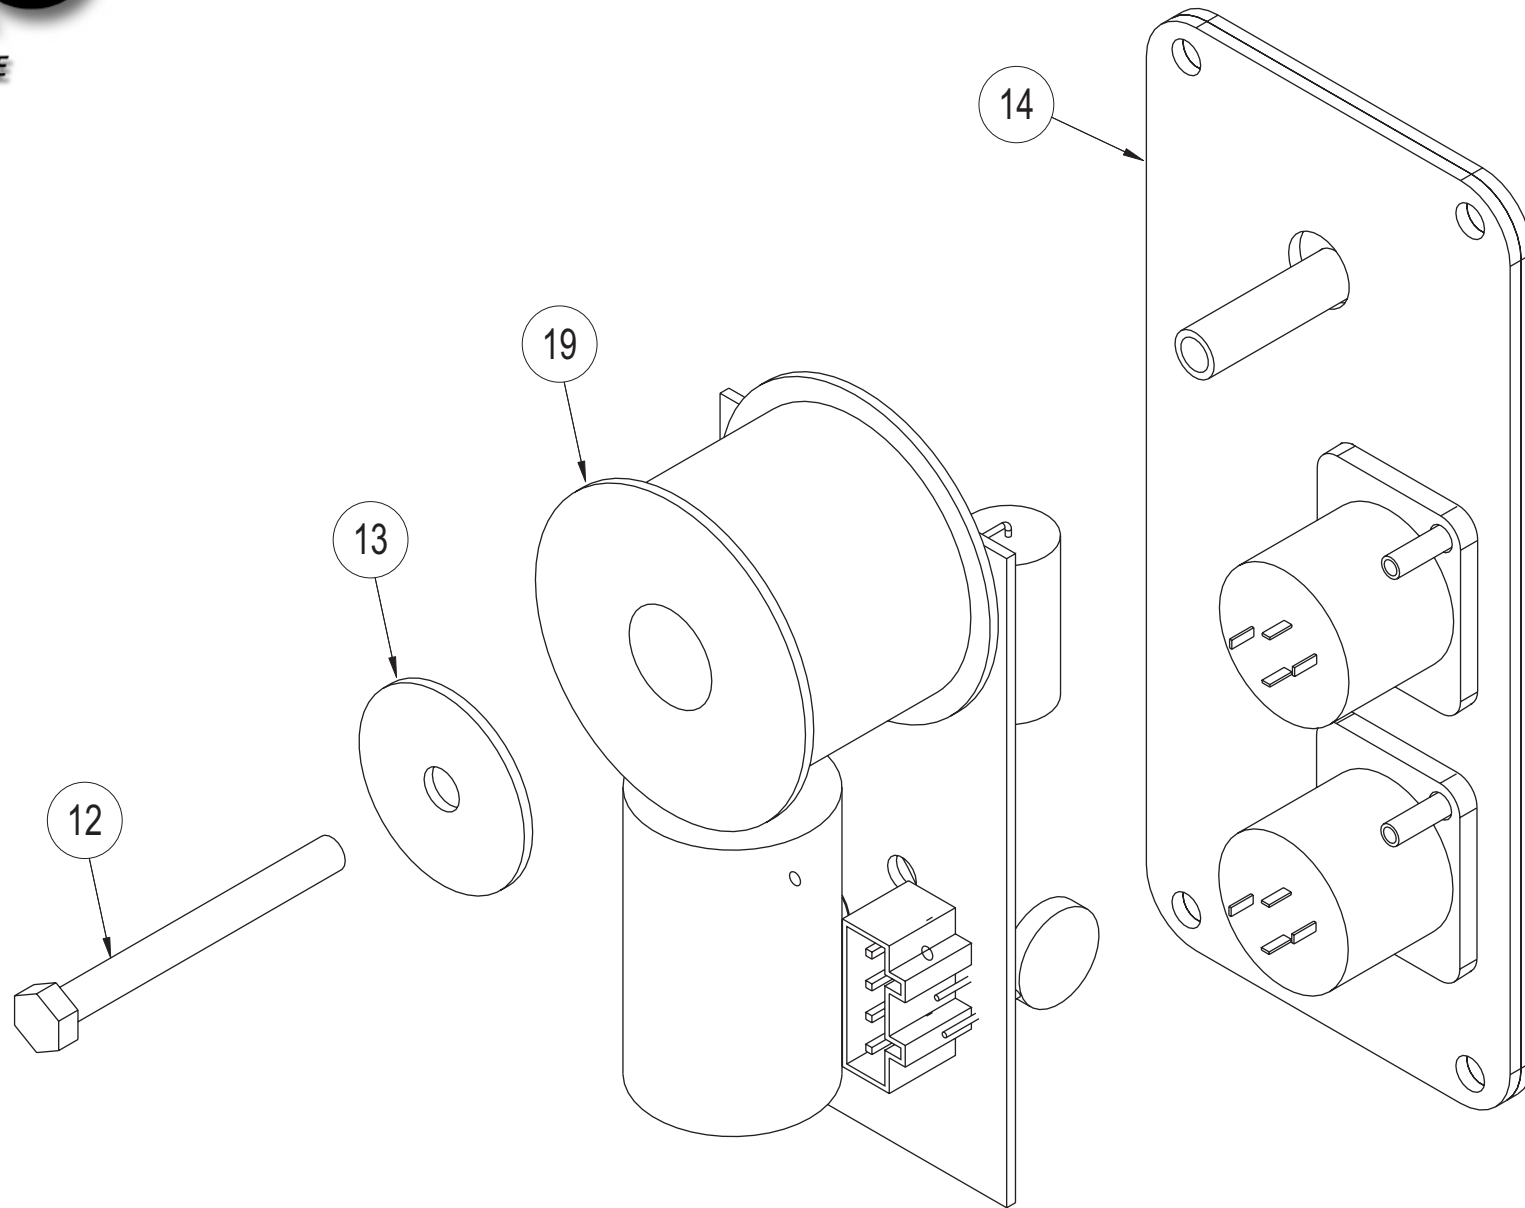

NEXO

INNOVATE

PS 8 PASSIF FILTER COMPLETE