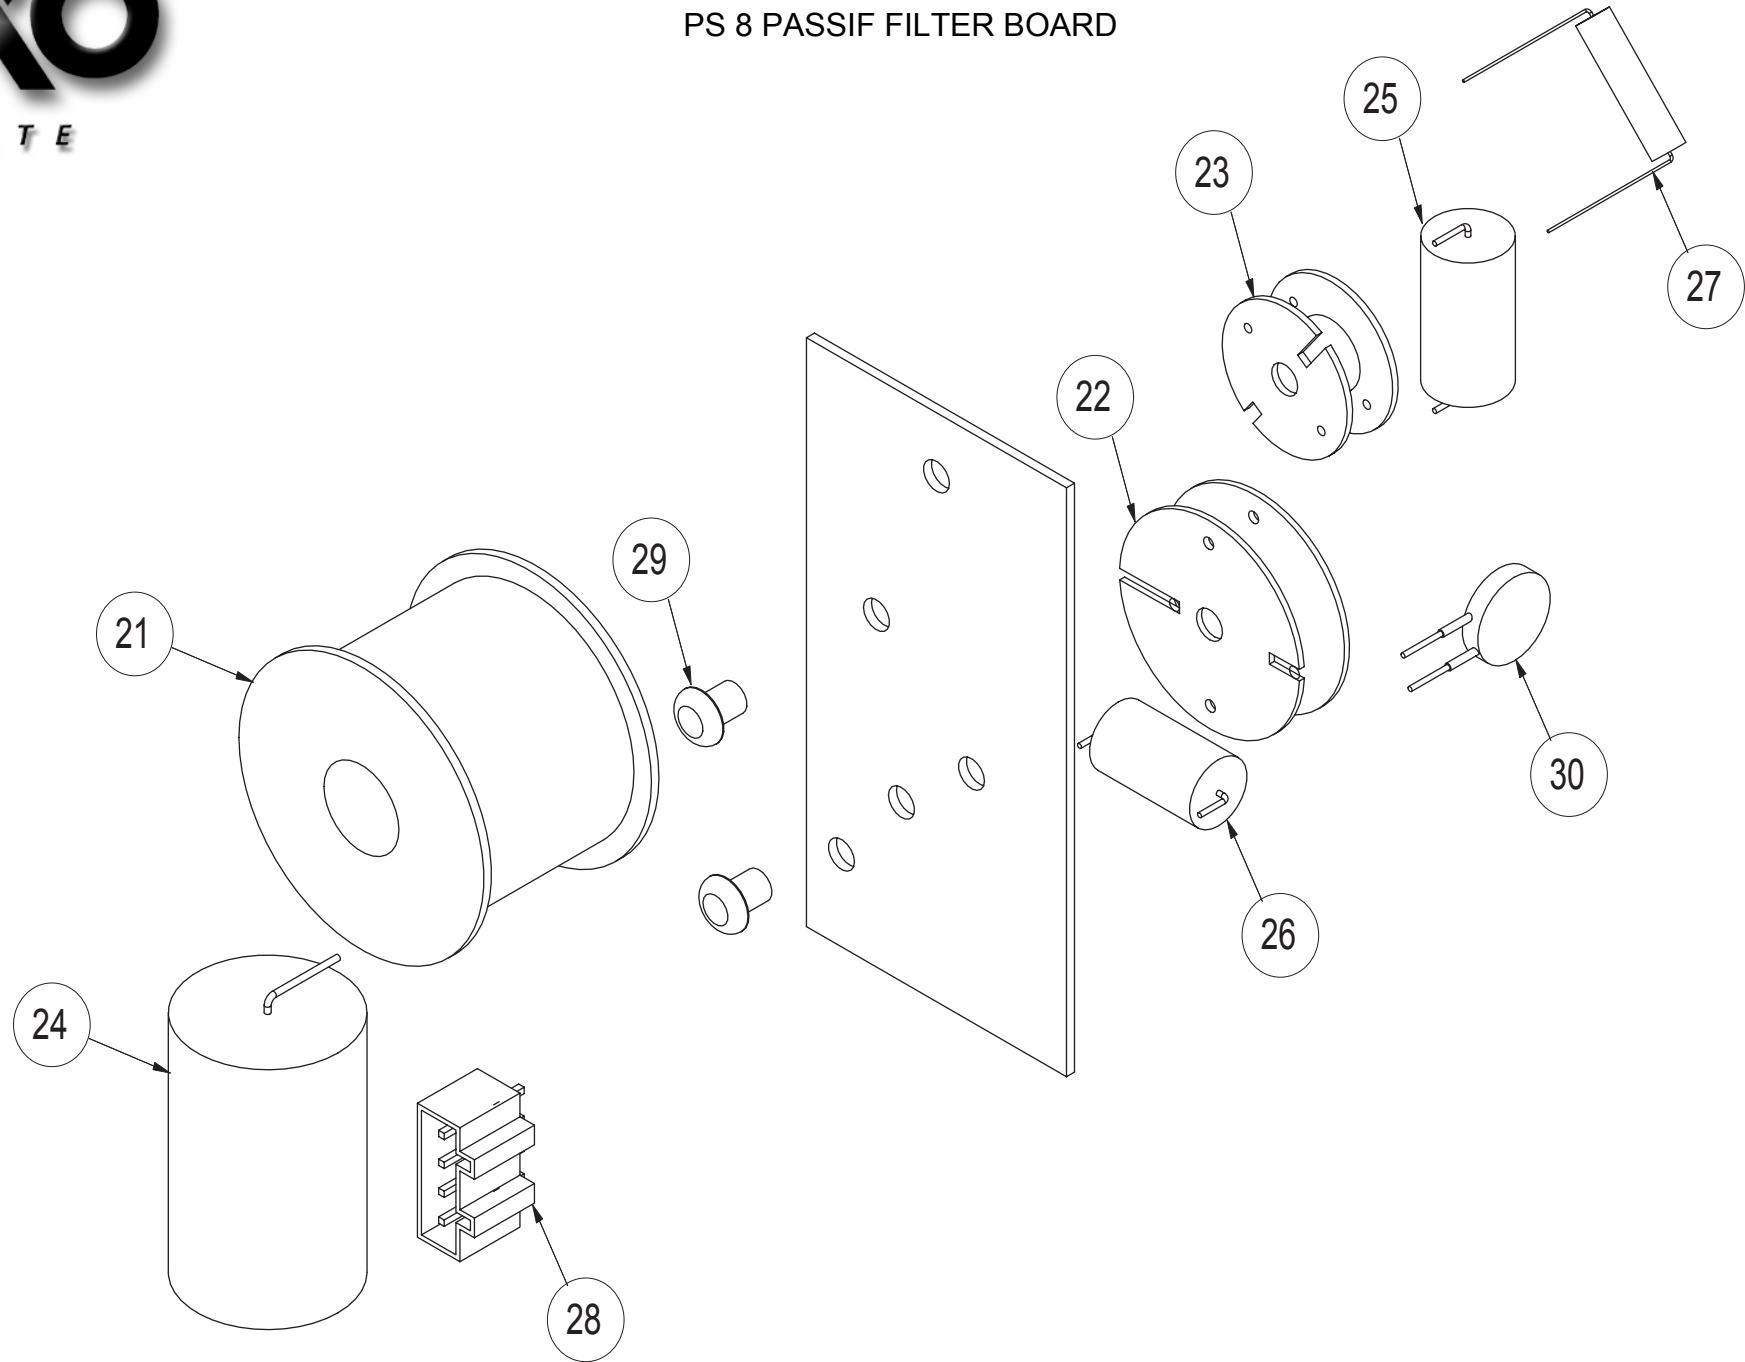

NEXO

INNOVATE

PS 8 PASSIF FILTER COMPLETE

PS 8 CONNECTION PLATE COMPLETE

PS 8 PASSIF FILTER BOARD

NEXO

INNOVATE

PS 8 DRIVER + HORN

NEXO

INNOVATE

PS 8 COMPLETE GRID

MARK	QUANTITY	ASSEMBLY	SUB ASSEMBLY	PART REFERENCE	DESIGNATION
PS.8U					
1	1	EBPS8		05EBPS8	PS8 EMPTY BOX
2	1			05HPB-8ND	BASS DRIVER 8" (8 Ohms) NEODYNIUM
3	1			05N8ND1.0R/K	HPB-8ND RECONE KIT
4	1			05MSAF1417	ACOUSTIC FOAM FOR PS8 147.5 X 175 X 20 mm
5	1			05MSAF4618	ACOUSTIC FOAM FOR PS8 465 X 180 X 20 mm
6	4			05VRA512N	WASHER 5X12 INOX BLACK
7	16			05VXTCBX525N	SCREW TORX BUTTON HEAD 5X25 INOX BLACK
8	9			05VXTCFX525N	SCREW TORX FLAT HEAD 5 X 25 BLACK
9	1			05DOUILH73	POLE MOUNTING H73
10	5			05FIXGRILM	PLASTIC MALE FIXING FOR GRILL PS8
11	1	PS.8FPC		05PS.8FPC	PS8 COMPLETE PASSIVE FILTER
12	1			05VLTH550	SCREW BRASS 5X50
13	1			05VRA630Z	WASHER Zg 6X30
14	1		PS.8FPA	05PS.8FPA	PS8 CONNECTION PLATE
16	1			05JNEOTPS8	TRAP JOINT PS8
17	2			05CNXNL4MDV	SPEAKON NL4 MDV
18	4			05VNYSLT2.5	NUTS WITH POLYAMID INSERT M2.5
19	1		PS.8FPB	05PS.8FPB	PS8 PASSIVE FILTER
21	1			05FS300H0.9	COIL 0.9 mH 300gr Carcasse R21
22	1			05FS0.42MH0.6R	COIL 0.42 mH 0.6 Ohm Cu 0.65mm
23	1			05FS0.47MH1.2R	COIL 0.47mH 1.2 Ohm Cu 0.4mm
24	1			05FCNP15	CAPACITOR 15 uF MKP PB 400 VDC 5%
25	1			05FCNP2.2	CAPACITOR 2.2 uF MKP 250 VDC 5%
26	1			05FCNP1	CAPACITOR 1 uF MKP 250 VDC 5%
27	1			05R33W7	RESISTANCE 33 Ohm 7W 5%
28	1			05CNX721-164/001	MALE CONNECTOR
29	2			05VRIVNYL5X8	RIVET NYLON SR 50X45
30	1			05PLSW135RXE	POLYSWITCH RXE 135