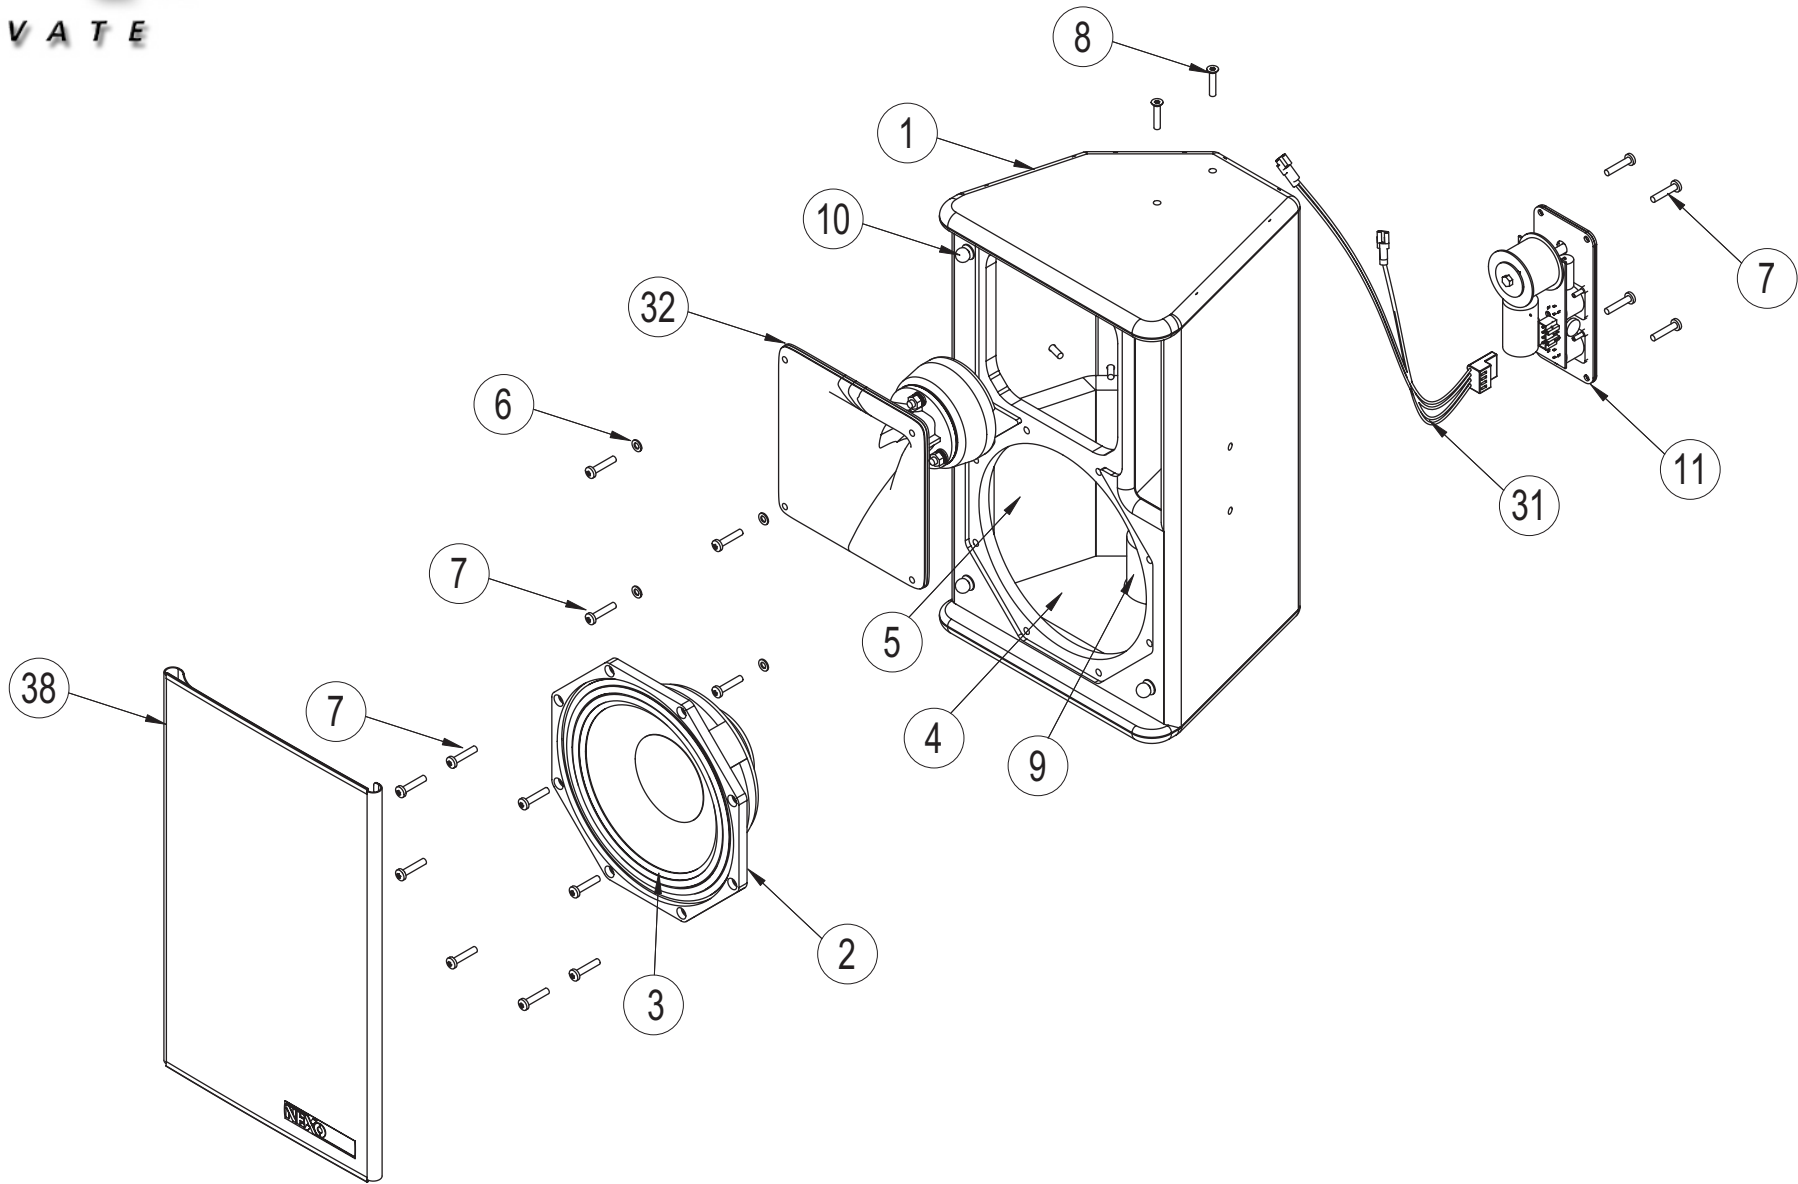

NEXO

INNOVATE

PS 8 EXPLODED VIEW