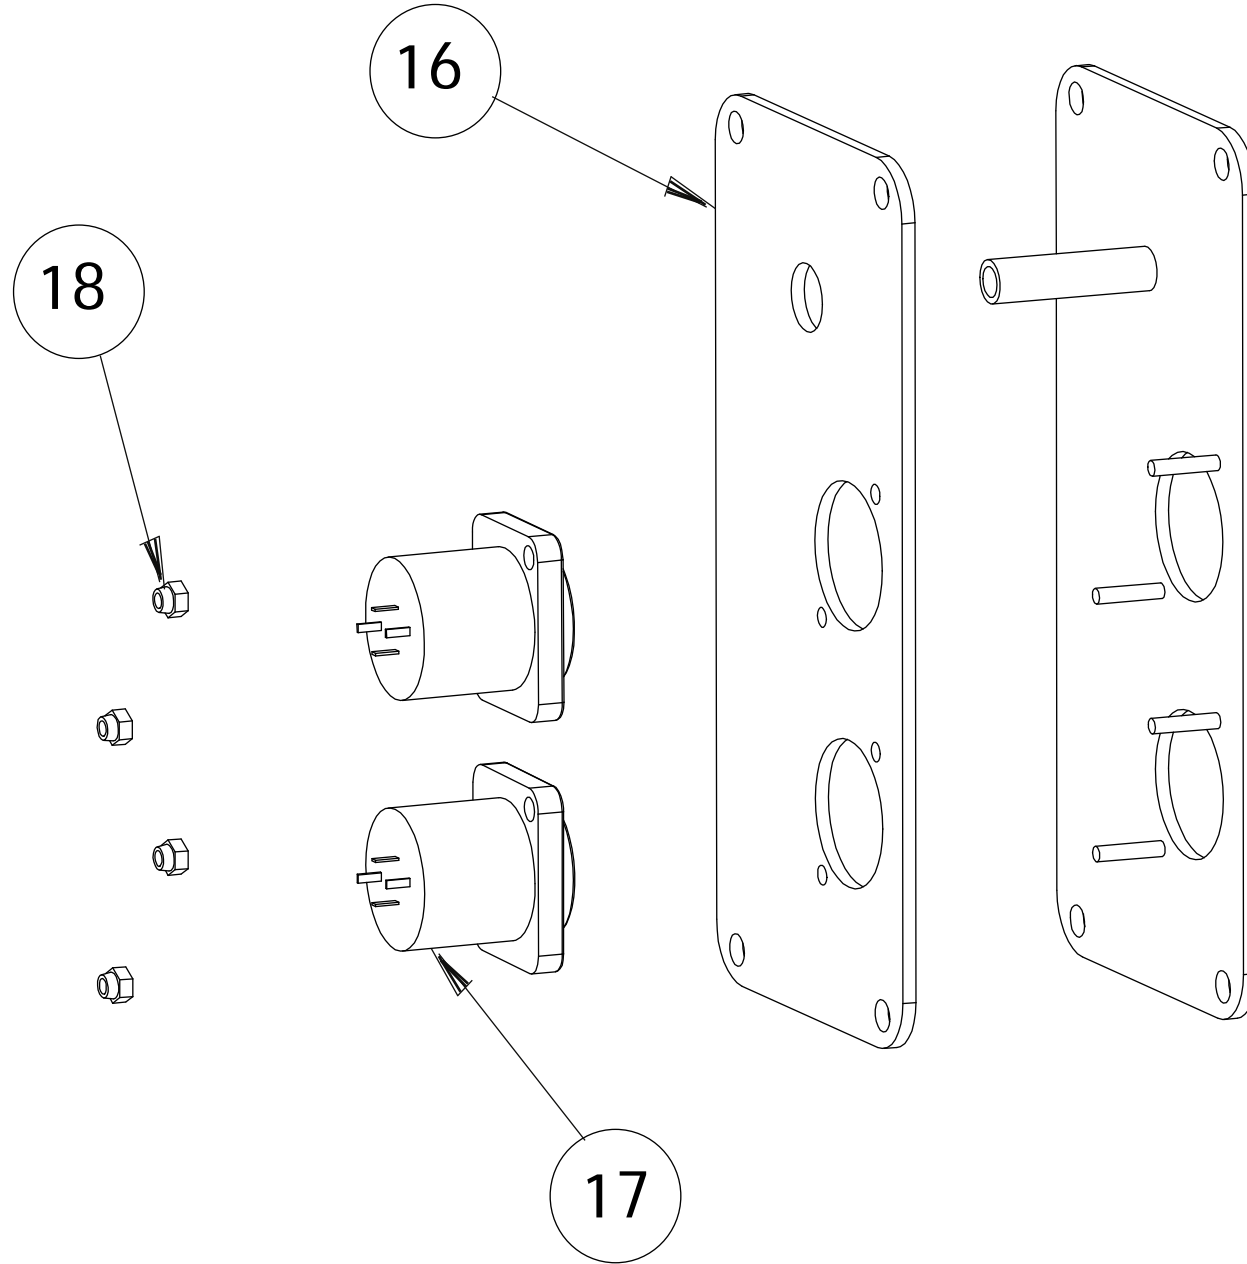

NEXO

INNOVATE

PS 8 PASSIF FILTER COMPLETE

PS 8 CONNECTION PLATE COMPLETE

PS 8 PASSIF FILTER BOARD

NEXO

INNOVATE

PS 8 DRIVER + HORN

NEXO

INNOVATE

PS 8 COMPLETE GRID

MARK	QUANTITY	ASSEMBLY	SUB ASSEMBLY	PART REFERENCE	DESIGNATION
PS.8U					
1	1	EBPS8		05EBPS8	PS8 EMPTY BOX
2	1			05HPB-8ND	BASS DRIVER 8" (8 Ohms) NEODYNIUM
3	1			05N8ND1.0R/K	HPB-8ND RECONE KIT
4	1			05MSAF1417	ACOUSTIC FOAM FOR PS8 147.5 X 175 X 20 mm
5	1			05MSAF4618	ACOUSTIC FOAM FOR PS8 465 X 180 X 20 mm
6	4			05VRA512N	WASHER 5X12 INOX BLACK
7	16			05VXTCBX525N	SCREW TORX BUTTON HEAD 5X25 INOX BLACK
8	9			05VXTCFX525N	SCREW TORX FLAT HEAD 5 X 25 BLACK
9	1			05DOUILH73	POLE MOUNTING H73
10	5			05FIXGRILM	PLASTIC MALE FIXING FOR GRILL PS8
11	1	PS.8FPC		05PS.8FPC	PS8 COMPLETE PASSIVE FILTER
12	1			05VLTH550	SCREW BRASS 5X50
13	1			05VRA630Z	WASHER Zg 6X30
14	1		PS.8FPA	05PS.8FPA	PS8 CONNECTION PLATE
16	1			05JNEOTPS8	TRAP JOINT PS8
17	2			05CNXNL4MDV	SPEAKON NL4 MDV
18	4			05VNYSLT2.5	NUTS WITH POLYAMID INSERT M2.5
19	1		PS.8FPB	05PS.8FPB	PS8 PASSIVE FILTER
21	1			05FS300H0.9	COIL 0.9 mH 300gr Carcasse R21
22	1			05FS0.42MH0.6R	COIL 0.42 mH 0.6 Ohm Cu 0.65mm
23	1			05FS0.47MH1.2R	COIL 0.47mH 1.2 Ohm Cu 0.4mm
24	1			05FCNP15	CAPACITOR 15 uF MKP PB 400 VDC 5%
25	1			05FCNP2.2	CAPACITOR 2.2 uF MKP 250 VDC 5%
26	1			05FCNP1	CAPACITOR 1 uF MKP 250 VDC 5%
27	1			05R33W7	RESISTANCE 33 Ohm 7W 5%
28	1			05CNX721-164/001	MALE CONNECTOR
29	2			05VRIVNYL5X8	RIVET NYLON SR 50X45
30	1			05PLSW135RXE	POLYSWITCH RXE 135