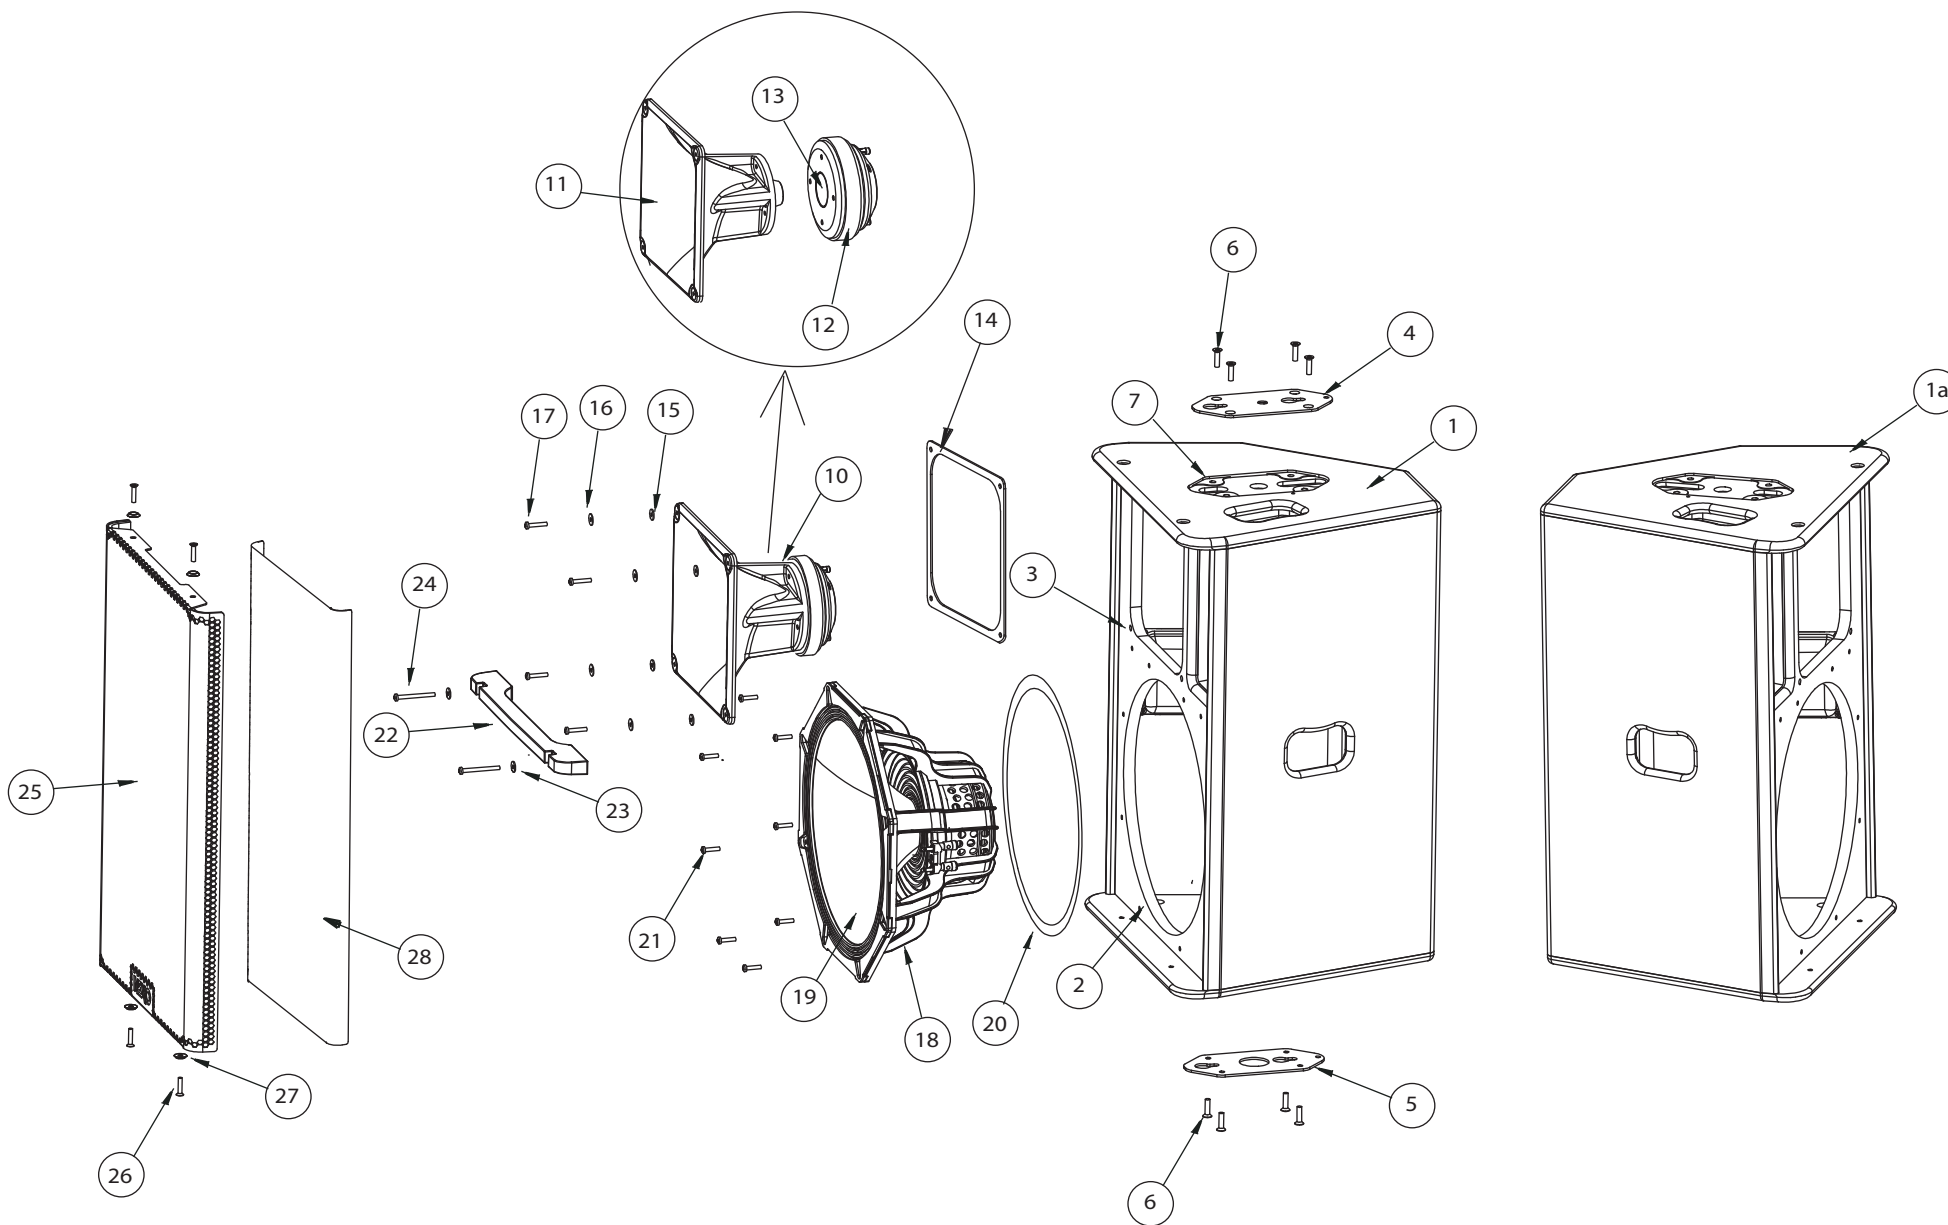

FRONT VIEW

NEXO

INNOVATE

REAR VIEW

MARK	QUANTITY	ASSEMBLY	SUB ASSEMBLY	PART REFERENCE	DESIGNATION
1	1	EBPS15UL		05EBPS15UL	PS15 LEFT EMPTY BOX
1a	1	EBPS15UR		05EBPS15UR	PS15 RIGHT EMPTY BOX
2	14			05VUNIM5	UNIMERCO T-NUT M5
3	4			05INSECRM5X13	WOOD INSERT M5X13
4	1			05AMACCEXT-M10	PS EXTERNAL PLATE FOR RIGGING
5	1			05AMACCP8EXT-V2	EXTERNAL PLATE FOR RIGGING
6	8			05VXTCFX625N	BLACK TORX FLAT HEAD SCREW 6X25
7	4			05VGRAF6	GRAF NUT M6
8	2			05PATIN-WPS	PS15 SKID (UR - UL VERSION)
9	4			05VXTCFX525N	BLACK TORX FLAT HEAD SCREW 5X25
10	1		05PS.15UC-V2	05PS.15UC-V2	PS15 COMPLETE HORN (UR - UL VERSION)
11	1			05PAVPS15	PS15 HORN
12	1			05HPADE65-16	HPADE65 HF DRIVER 16ohm
13	1			05NH91-16R/K	HPADE65 DIAPHRAGM
14	1			05JNEOHMPS15V2	PS15 HORN GASKET
15	4			05VRP5.2-16N	BLACK POLYAMID WHASHER 5.2X16
16	4			05VRX520N	BLACK WASHER 5X20 INOX
17	4			05VXTCBX535N	BLACK TORX BUTTON HEAD SCREW 5X25
18	1		05HPB15-NF	05HPB15-NF	BASS SPEAKER 15" 8ohm
19	1			05HPB15-NFR/K	05HPB15-NF RECONE KIT
20	1			05JNEOHPB15-2	JOINT BASS 15"
21	8			05VXTCBX535N	BLACK TORX BUTTON HEAD SCREW 5X35
22	1			05RAIDPS15V2	PS15 SPACER GRILL (UR - UL VERSION)
23	2			05VRND5.3	NYLON WASHER 5.3 x 10
24	2			05VXTCBX540N	BLACK TORX BUTTON HEAD SCREW 5X40
25	1		05PS.15UA-V2	05PS.15UA-V2	PS15 COMPLETE GRILL (UR - UL VERSION)
26	4			05VXTCFX525N	BLACK TORX FLAT HEAD SCREW 5X25
27	4			05VRX5FN	BLACK FLAT WASHER 90°
28	1			05MBULPEPS15V2	PS15 FOAM GRILL (UR - UL VERSION)
29	1		05GEOS12-F	05GEOS12-F	GEOS12 INTERNAL WIRING
30	6			05VXTCBX525N	BLACK TORX BUTTON HEAD SCREW 5X25