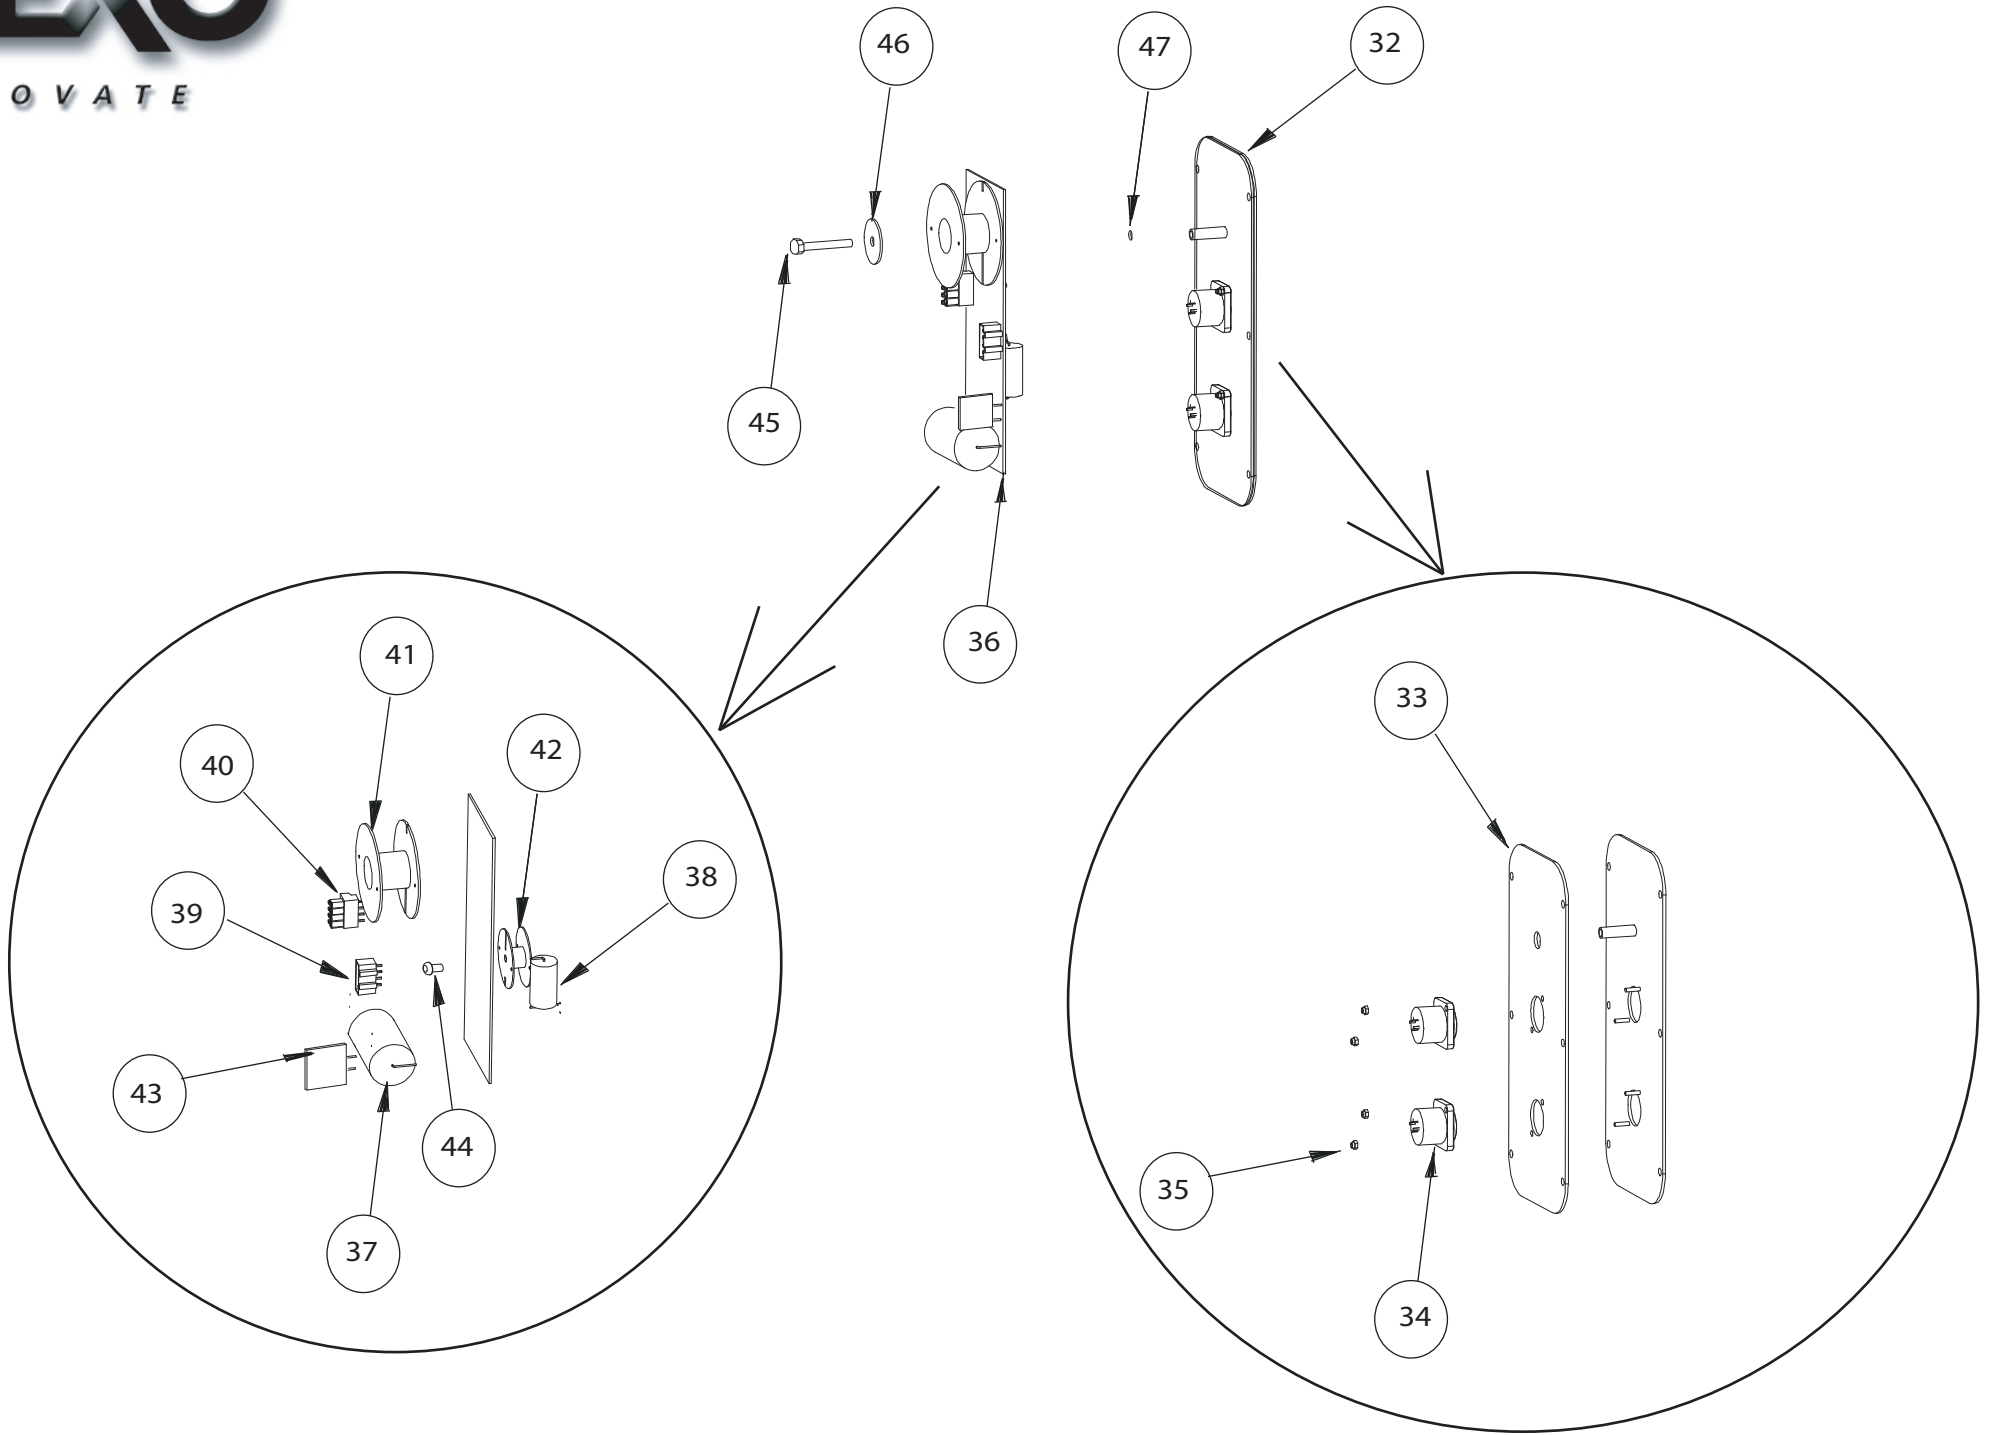

FRONT VIEW

NEXO

INNOVATE

REAR VIEW

MARK	QUANTITY	ASSEMBLY	SUB ASSEMBLY	PART REFERENCE	DESIGNATION
1	1	EBPS15UL		05EBPS15UL	PS15 LEFT EMPTY BOX
1a	1	EBPS15UR		05EBPS15UR	PS15 RIGHT EMPTY BOX
2	14			05VUNIM5	UNIMERCO T-NUT M5
3	4			05INSECRM5X13	WOOD INSERT M5X13
4	1			05AMACCEXT-M10	PS EXTERNAL PLATE FOR RIGGING
5	1			05AMACCP8EXT-V2	EXTERNAL PLATE FOR RIGGING
6	8			05VXTCFX625N	BLACK TORX FLAT HEAD SCREW 6X25
7	4			05VGRAF6	GRAF NUT M6
8	2			05PATIN-WPS	PS15 SKID (UR - UL VERSION)
9	4			05VXTCFX525N	BLACK TORX FLAT HEAD SCREW 5X25
10	1		05PS.15UC-V2	05PS.15UC-V2	PS15 COMPLETE HORN (UR - UL VERSION)
11	1			05PAVPS15	PS15 HORN
12	1			05HPADE65-16	HPADE65 HF DRIVER 16ohm
13	1			05NH91-16R/K	HPADE65 DIAPHRAGM
14	1			05JNEOHMPS15V2	PS15 HORN GASKET
15	4			05VRP5.2-16N	BLACK POLYAMID WHASHER 5.2X16
16	4			05VRX520N	BLACK WASHER 5X20 INOX
17	4			05VXTCBX535N	BLACK TORX BUTTON HEAD SCREW 5X25
18	1		05HPB15-NF	05HPB15-NF	BASS SPEAKER 15" 8ohm
19	1			05HPB15-NFR/K	05HPB15-NF RECONE KIT
20	1			05JNEOHPB15-2	JOINT BASS 15"
21	8			05VXTCBX535N	BLACK TORX BUTTON HEAD SCREW 5X35
22	1			05RAIDPS15V2	PS15 SPACER GRILL (UR - UL VERSION)
23	2			05VRND5.3	NYLON WASHER 5.3 x 10
24	2			05VXTCBX540N	BLACK TORX BUTTON HEAD SCREW 5X40
25	1		05PS.15UA-V2	05PS.15UA-V2	PS15 COMPLETE GRILL (UR - UL VERSION)
26	4			05VXTCFX525N	BLACK TORX FLAT HEAD SCREW 5X25
27	4			05VRX5FN	BLACK FLAT WASHER 90°
28	1			05MBULPEPS15V2	PS15 FOAM GRILL (UR - UL VERSION)
29	1		05GEOS12-F	05GEOS12-F	GEOS12 INTERNAL WIRING
30	6			05VXTCBX525N	BLACK TORX BUTTON HEAD SCREW 5X25