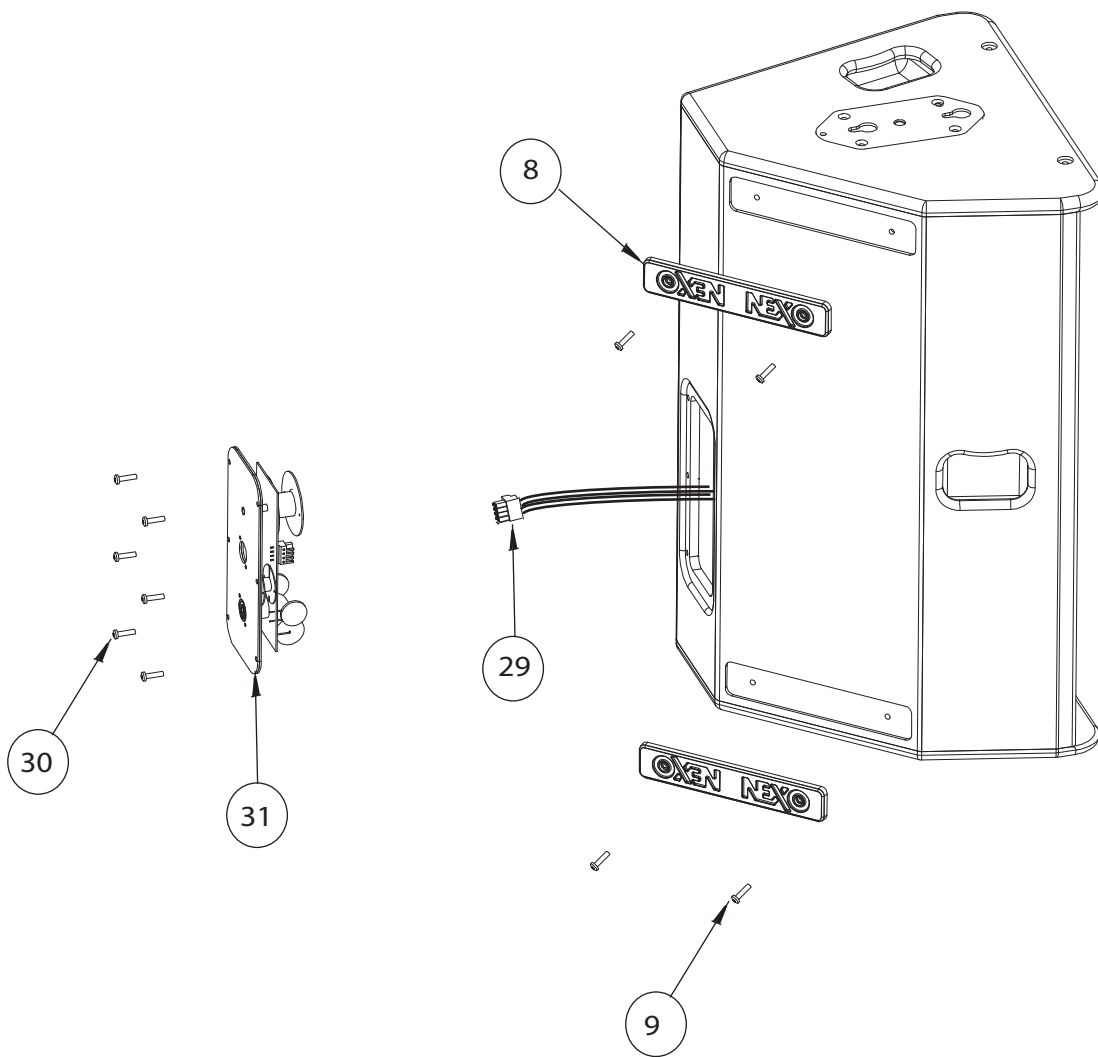

FRONT VIEW

NEXO

INNOVATE

REAR VIEW

MARK	QUANTITY	ASSEMBLY	SUB ASSEMBLY	PART REFERENCE	DESIGNATION
1	1	EBPS15UL		05EBPS15UL	PS15 LEFT EMPTY BOX
1a	1	EBPS15UR		05EBPS15UR	PS15 RIGHT EMPTY BOX
2	14			05VUNIM5	UNIMERCO T-NUT M5
3	4			05INSECRM5X13	WOOD INSERT M5X13
4	1			05AMACCEXT-M10	PS EXTERNAL PLATE FOR RIGGING
5	1			05AMACCP8EXT-V2	EXTERNAL PLATE FOR RIGGING
6	8			05VXTCFX625N	BLACK TORX FLAT HEAD SCREW 6X25
7	4			05VGRAF6	GRAF NUT M6
8	2			05PATIN-WPS	PS15 SKID (UR - UL VERSION)
9	4			05VXTCFX525N	BLACK TORX FLAT HEAD SCREW 5X25
10	1		05PS.15UC-V2	05PS.15UC-V2	PS15 COMPLETE HORN (UR - UL VERSION)
11	1			05PAVPS15	PS15 HORN
12	1			05HPADE65-16	HPADE65 HF DRIVER 16ohm
13	1			05NH91-16R/K	HPADE65 DIAPHRAGM
14	1			05JNEOHMPS15V2	PS15 HORN GASKET
15	4			05VRP5.2-16N	BLACK POLYAMID WHASHER 5.2X16
16	4			05VRX520N	BLACK WASHER 5X20 INOX
17	4			05VXTCBX535N	BLACK TORX BUTTON HEAD SCREW 5X25
18	1		05HPB15-NF	05HPB15-NF	BASS SPEAKER 15" 8ohm
19	1			05HPB15-NFR/K	05HPB15-NF RECONE KIT
20	1			05JNEOHPB15-2	JOINT BASS 15"
21	8			05VXTCBX535N	BLACK TORX BUTTON HEAD SCREW 5X35
22	1			05RAIDPS15V2	PS15 SPACER GRILL (UR - UL VERSION)
23	2			05VRND5.3	NYLON WASHER 5.3 x 10
24	2			05VXTCBX540N	BLACK TORX BUTTON HEAD SCREW 5X40
25	1		05PS.15UA-V2	05PS.15UA-V2	PS15 COMPLETE GRILL (UR - UL VERSION)
26	4			05VXTCFX525N	BLACK TORX FLAT HEAD SCREW 5X25
27	4			05VRX5FN	BLACK FLAT WASHER 90°
28	1			05MBULPEPS15V2	PS15 FOAM GRILL (UR - UL VERSION)
29	1		05GEOS12-F	05GEOS12-F	GEOS12 INTERNAL WIRING
30	6			05VXTCBX525N	BLACK TORX BUTTON HEAD SCREW 5X25