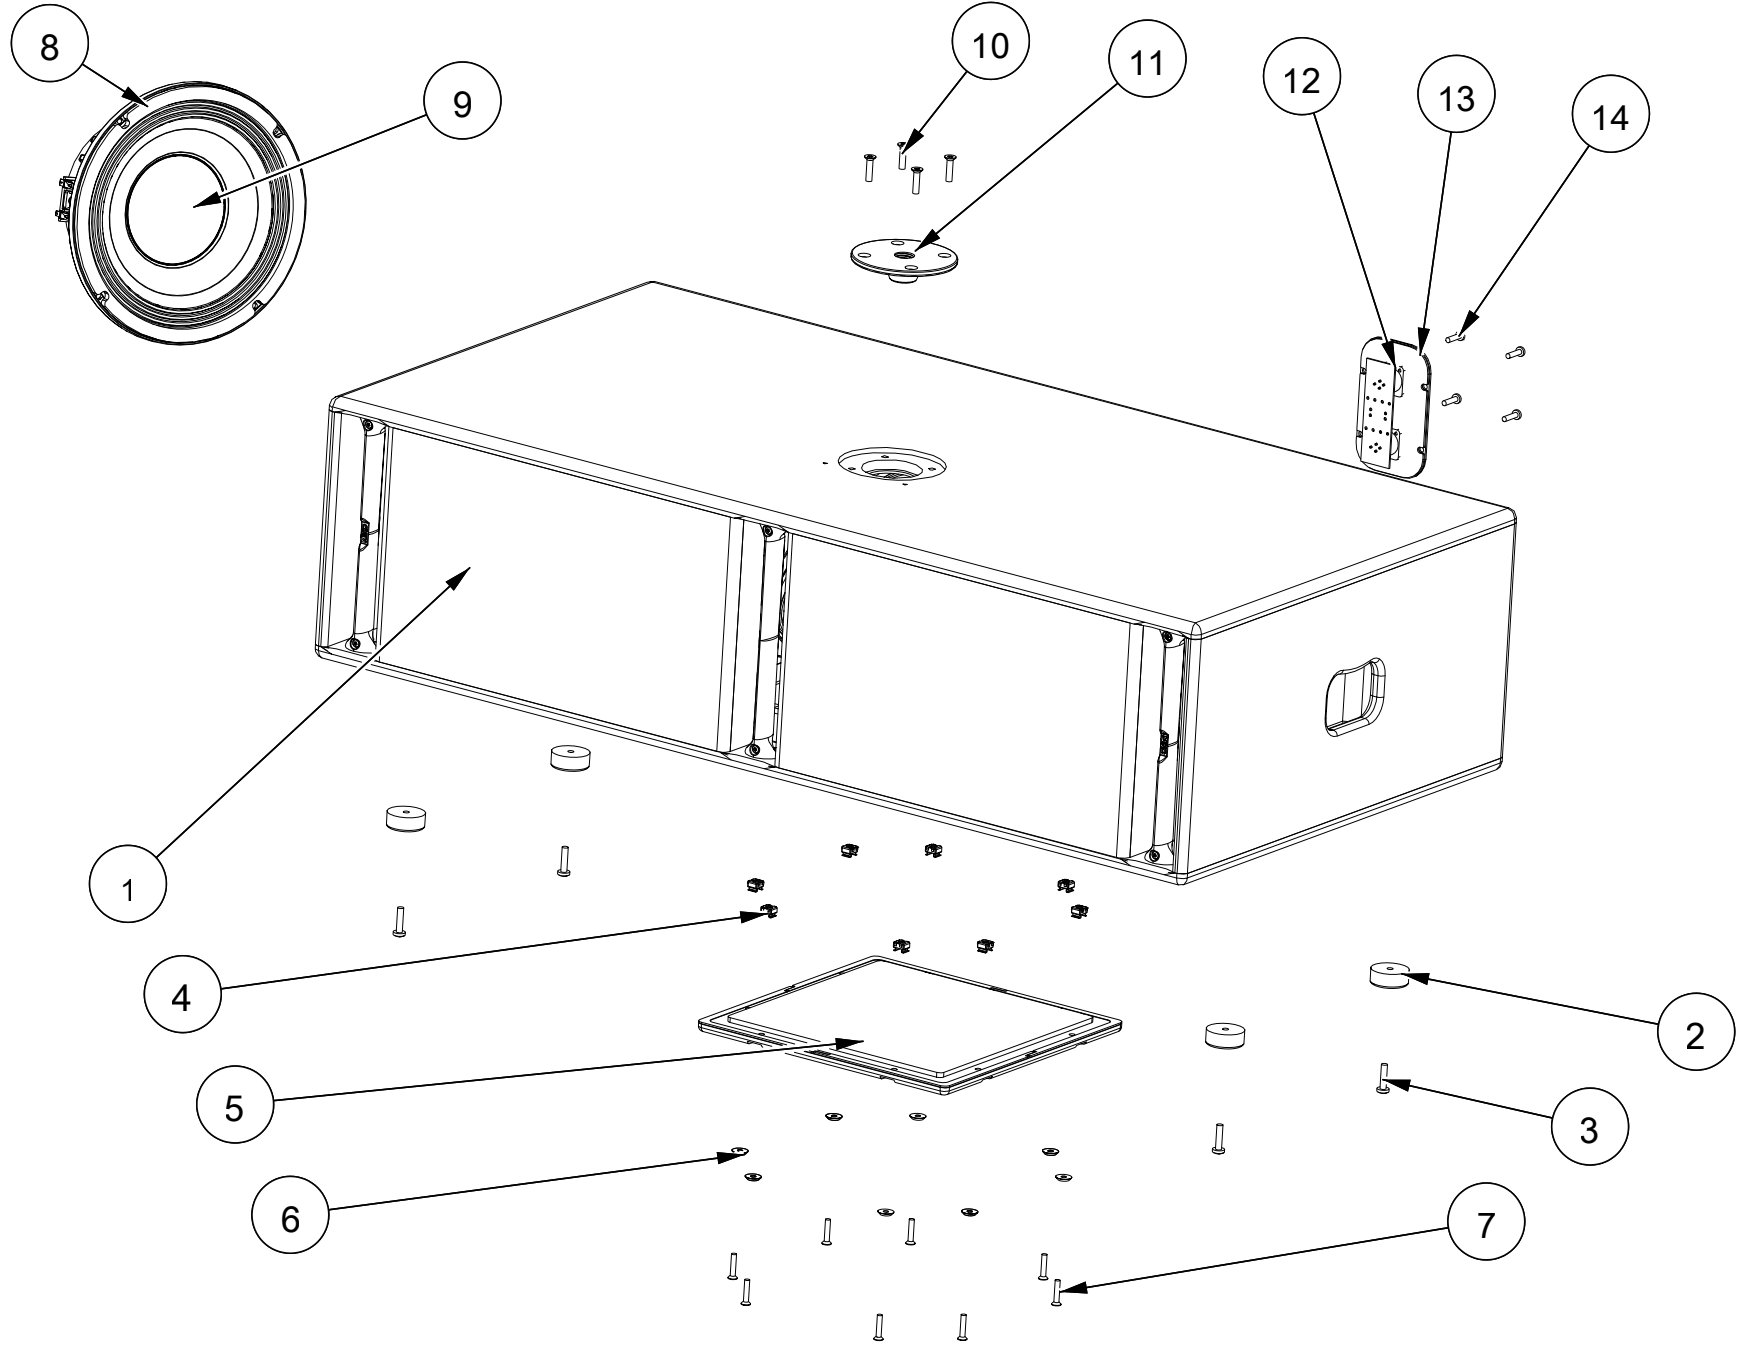

# iDs210t

*SPARE PARTS*

# NEXO

MARK	QUANTITY	ASSEMBLY	SUB ASSEMBLY	PART REFERENCE	DESIGNATION
<b>IDS210t</b>					
<b>1</b>	1	<b>05EBIDS210tB</b>		<b>05EBIDS210tB</b>	IDS210t BLACK EMPTY CABINET
	1	<b>05EBIDS210tW</b>		<b>05EBIDS210tW</b>	IDS210t WHITE EMPTY CABINET
<b>2</b>	4			<b>05FTCC</b>	SKID
<b>3</b>	4			<b>05VXTCBX625N-EM</b>	BLACK TORX BUTTON HEAD SCREW 6x25. LOCTITE MEDIUM (x10)
<b>4</b>	8			<b>05VECRM5-2</b>	CAGE NUT M5 (x10)
<b>5</b>	1			<b>05COVERIDS210N</b>	BLACK COVER (with gasket)
	1			<b>05COVERIDS210</b>	WHITE COVER (with gasket)
<b>6</b>	8			<b>05VRX5FN</b>	BLACK FLAT WASHER 90° (x10)
	8			<b>05VRX5FB</b>	FLAT WASHER 90° (x10)
<b>7</b>	8			<b>05VXTCFX516N-EL</b>	BLACK TORX FLAT HEAD SCREW 5X16. LOCTITE LIGHT (x10)
	8			<b>05VXTCFX516-EL</b>	TORX FLAT HEAD SCREW 5X16. LOCTITE LIGHT (x10)
<b>8</b>	2			<b>05HPB10-4F</b>	BASS SPEAKER 10" (4 ohm) with gasket and screw
<b>9</b>	2			<b>05HPB10-4R/K</b>	Recone Kit HPB10-4F
<b>10</b>	4			<b>05VXTCFX625N-EM</b>	BLACK TORX FLAT HEAD SCREW 6x25. LOCTITE MEDIUM (x10)
	4			<b>05VXTCFX625-EM</b>	TORX FLAT HEAD SCREW 6x25. LOCTITE MEDIUM (x10)
<b>11</b>	1			<b>05DOUILM20N</b>	BLACK POLE MOUNTING M20
	1			<b>05DOUILM20W</b>	WHITE POLE MOUNTING M20
<b>12</b>	2			<b>05CNXNL4MDV-1</b>	SPEAKON NL4MDV-1
<b>13</b>	1		<b>05IDS210-FPC</b>	<b>05IDS210-FPC</b>	<b>IDS210 PLATE CONNECTION</b>
<b>14</b>	4			<b>05VXTCBX520N-EL</b>	BLACK TORX BUTTON HEAD SCREW 5X20. LOCTITE LIGHT (x10)