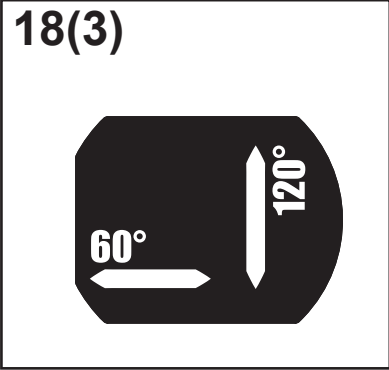

NEXO

iD₂₄i
SPARE PARTS

MARK	QUANTITY	ASSEMBLY	SUB ASSEMBLY	PART REFERENCE	DESIGNATION
ID.24I					
1	1			05VXTCX420N	BLACK TORX CYLINDRIC SCREW 4X20 (x10)
2	1			05KNOB24	ID24 BUTTON BACK OF ANGLE SETTING + 1SCREW + 1 WAVE SPRING
3	1			***	WAVE SPRING 28-22
4	4			05VXTCFX410N	BLACK TORX FLAT HEAD SCREW 4X10 (x10)
4	4			05VXTCFX410	TORX FLAT HEAD SCREW 4X10 (x10)
5	2			05AMIDTRFX	ID24T BLACK FIX GRID PLATE + SCREWS
5	2			05AMIDTRFXPW	ID24T WHITE FIX GRID PLATE + SCREWS
6	1		05ID24I-UA	05ID24I-A	ID24I BLACK GRID COMPLETE (WITHOUT LOGO)
6	1		05ID24I-UAPW	05ID24I-APW	ID24I WHITE GRID COMPLETE (WITHOUT LOGO)
7	1			05LOGNEXO6	NEXO LOGO + STARLOCK
8	2			***	STARLOCK
9	4			05VATCC3.516N	BLACK TORX VBA TCC SCREW 3.5X16 (x20)
9	4			05VATCC3.516	TORX VBA TCC SCREW 3.5X16 (x20)
10	1			05VRIVCLIP5N	BLACK PLASTIC RIVET (X10)
10	1			05VRIVCLIP5B	WHITE PLASTIC RIVET (X10)
11	1		05AMIDBFARC	05AMIDBFARC	BLACK BELT COMPLETE + 9 + 10 + CABLE GLAND + REAR LEXAN
11	1		05AMIDBFARCPW	05AMIDBFARCPW	WHITE BELT COMPLETE + 9 + 10 + CABLE GLAND + REAR LEXAN
12	2			05JNEO4HPID	GASKET HP 4" + SCREWS
13	2			05HPB4-8	BASS DRIVER 4" 8 OHMS + GASKET + SCREWS
14	1	05ID24I		05ID24I	ID24I BLACK BOX EQUIPED
14	1	05ID24IPW		05ID24IPW	ID24I WHITE BOX EQUIPED
15	1			05AMIDDISCF-E	ID24 HF DRIVER SUPPORT + GASKET + SCREWS KIT
16	1			05NH5-16R/K	DE5-16 DIAPHRAGM + SCREWS KIT
17	1			05HPADE5-16	HF DRIVER DE5-16 + SCREWS KIT
18(1)	1		05PAVID90-40	05PAVID90-40	ID24 HORN 90-40 + 15 + 19 + 20 + 21 + LEXAN
18(2)	1		05PAVID60-60	05PAVID60-60	ID24 HORN 60-60 + 15 + 19 + 20 + 21 + LEXAN
18(3)	2		05PAVID120-60	05PAVID120-60	ID24 HORN 120-60 + 15 + 19 + 20 + 21 + LEXAN
18(4)	3		05PAVID120-40	05PAVID120-40	ID24 HORN 120-40 + 15 + 19 + 20 + 21 + LEXAN
19	2			05VREV4Z	STAR WASHER M4 (x10)
20	2			05VXTCHC425	CHC SCREW 4X25 (x10)
21	1			05JNEOPACID24	ID24 HORN GASKET