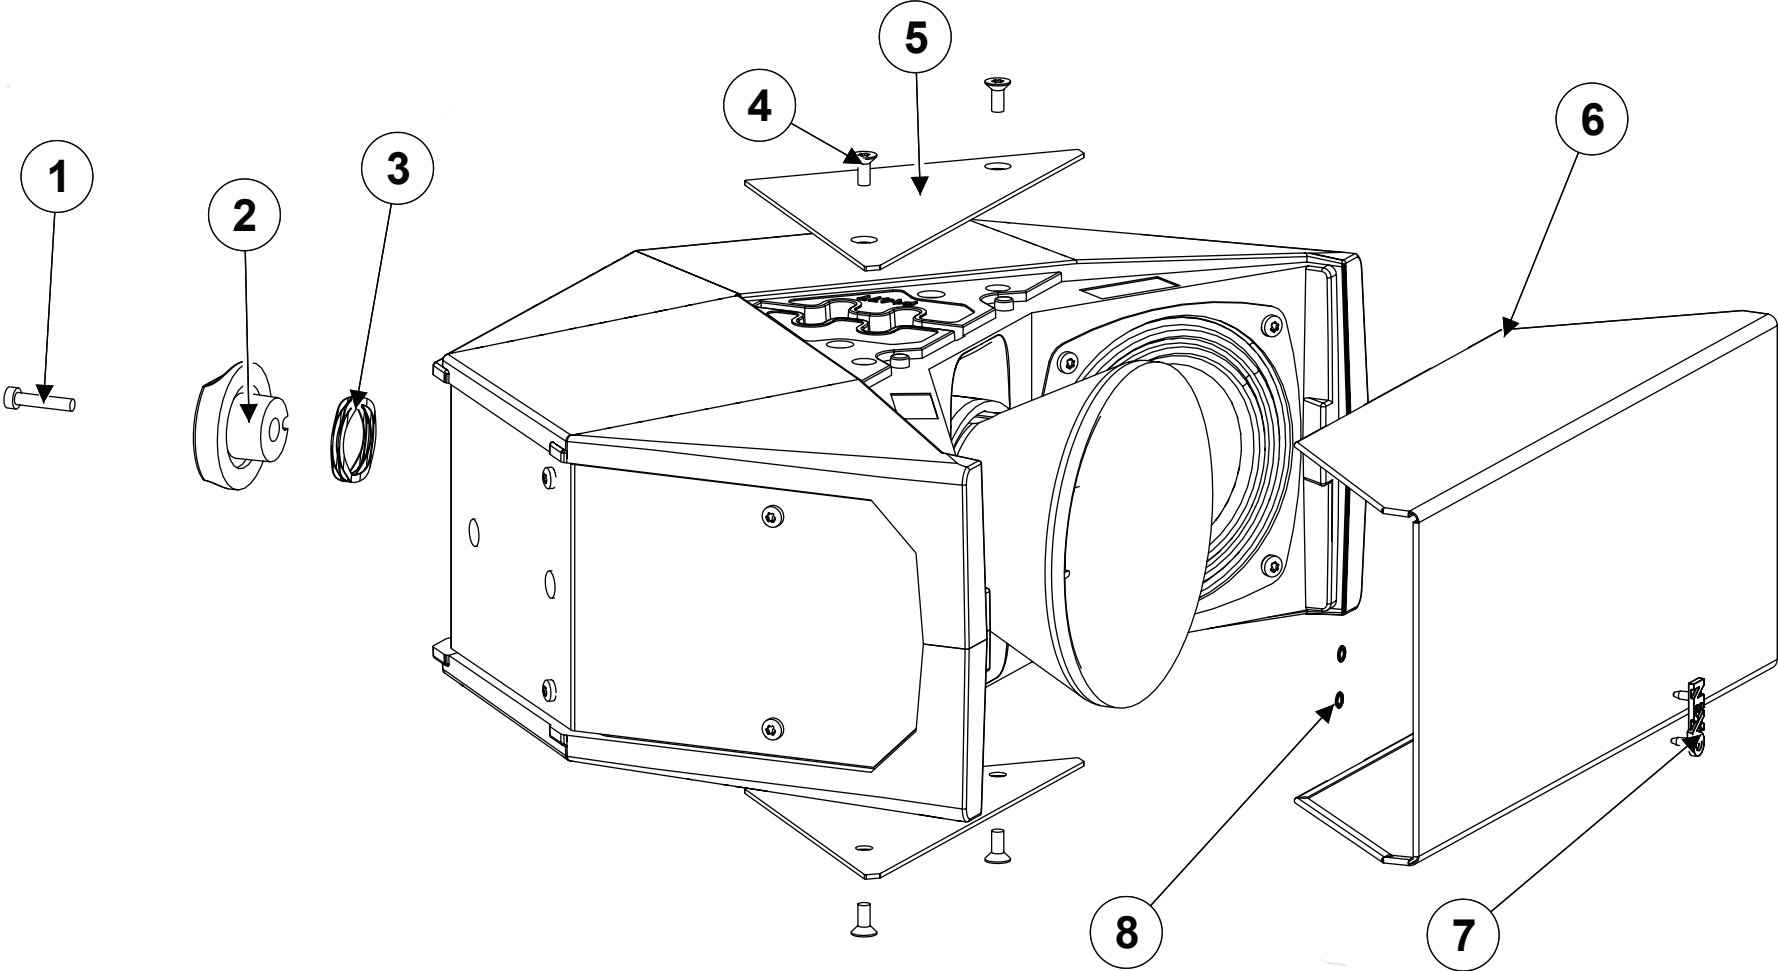

NEXO

iD₂₄i
SPARE PARTS

MARK	QUANTITY	ASSEMBLY	SUB ASSEMBLY	PART REFERENCE	DESIGNATION
ID.24I					
1	1			05VXTCX420N	BLACK TORX CYLINDRIC SCREW 4X20 (x10)
2	1			05KNOB24	ID24 BUTTON BACK OF ANGLE SETTING + 1SCREW + 1 WAVE SPRING
3	1			***	WAVE SPRING 28-22
4	4			05VXTCFX410N	BLACK TORX FLAT HEAD SCREW 4X10 (x10)
4	4			05VXTCFX410	TORX FLAT HEAD SCREW 4X10 (x10)
5	2			05AMIDTRFX	ID24T BLACK FIX GRID PLATE + SCREWS
5	2			05AMIDTRFXPW	ID24T WHITE FIX GRID PLATE + SCREWS
6	1		05ID24I-UA	05ID24I-A	ID24I BLACK GRID COMPLETE (WITHOUT LOGO)
6	1		05ID24I-UAPW	05ID24I-APW	ID24I WHITE GRID COMPLETE (WITHOUT LOGO)
7	1			05LOGNEXO6	NEXO LOGO + STARLOCK
8	2			***	STARLOCK
9	4			05VATCC3.516N	BLACK TORX VBA TCC SCREW 3.5X16 (x20)
9	4			05VATCC3.516	TORX VBA TCC SCREW 3.5X16 (x20)
10	1			05VRIVCLIP5N	BLACK PLASTIC RIVET (X10)
10	1			05VRIVCLIP5B	WHITE PLASTIC RIVET (X10)
11	1		05AMIDBFARC	05AMIDBFARC	BLACK BELT COMPLETE + 9 + 10 + CABLE GLAND + REAR LEXAN
11	1		05AMIDBFARCPW	05AMIDBFARCPW	WHITE BELT COMPLETE + 9 + 10 + CABLE GLAND + REAR LEXAN
12	2			05JNEO4HPID	GASKET HP 4" + SCREWS
13	2			05HPB4-8	BASS DRIVER 4" 8 OHMS + GASKET + SCREWS
14	1	05ID24I		05ID24I	ID24I BLACK BOX EQUIPED
14	1	05ID24IPW		05ID24IPW	ID24I WHITE BOX EQUIPED
15	1			05AMIDDISCF-E	ID24 HF DRIVER SUPPORT + GASKET + SCREWS KIT
16	1			05NH5-16R/K	DE5-16 DIAPHRAGM + SCREWS KIT
17	1			05HPADE5-16	HF DRIVER DE5-16 + SCREWS KIT
18(1)	1		05PAVID90-40	05PAVID90-40	ID24 HORN 90-40 + 15 + 19 + 20 + 21 + LEXAN
18(2)	1		05PAVID60-60	05PAVID60-60	ID24 HORN 60-60 + 15 + 19 + 20 + 21 + LEXAN
18(3)	2		05PAVID120-60	05PAVID120-60	ID24 HORN 120-60 + 15 + 19 + 20 + 21 + LEXAN
18(4)	3		05PAVID120-40	05PAVID120-40	ID24 HORN 120-40 + 15 + 19 + 20 + 21 + LEXAN
19	2			05VREV4Z	STAR WASHER M4 (x10)
20	2			05VXTCHC425	CHC SCREW 4X25 (x10)
21	1			05JNEOPACID24	ID24 HORN GASKET