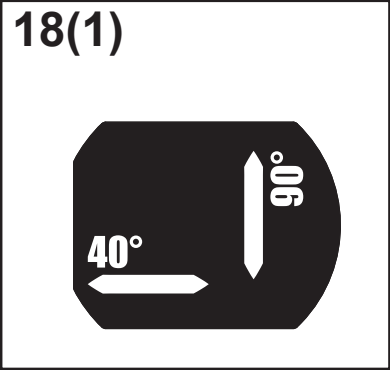

NEXO

iD₂₄i
SPARE PARTS

MARK	QUANTITY	ASSEMBLY	SUB ASSEMBLY	PART REFERENCE	DESIGNATION
ID.24I					
1	1			05VXTCX420N	BLACK TORX CYLINDRIC SCREW 4X20 (x10)
2	1			05KNOB24	ID24 BUTTON BACK OF ANGLE SETTING + 1SCREW + 1 WAVE SPRING
3	1			***	WAVE SPRING 28-22
4	4			05VXTCFX410N	BLACK TORX FLAT HEAD SCREW 4X10 (x10)
4	4			05VXTCFX410	TORX FLAT HEAD SCREW 4X10 (x10)
5	2			05AMIDTRFX	ID24T BLACK FIX GRID PLATE + SCREWS
5	2			05AMIDTRFXPW	ID24T WHITE FIX GRID PLATE + SCREWS
6	1		05ID24I-UA	05ID24I-A	ID24I BLACK GRID COMPLETE (WITHOUT LOGO)
6	1		05ID24I-UAPW	05ID24I-APW	ID24I WHITE GRID COMPLETE (WITHOUT LOGO)
7	1			05LOGNEXO6	NEXO LOGO + STARLOCK
8	2			***	STARLOCK
9	4			05VATCC3.516N	BLACK TORX VBA TCC SCREW 3.5X16 (x20)
9	4			05VATCC3.516	TORX VBA TCC SCREW 3.5X16 (x20)
10	1			05VRIVCLIP5N	BLACK PLASTIC RIVET (X10)
10	1			05VRIVCLIP5B	WHITE PLASTIC RIVET (X10)
11	1		05AMIDBFARC	05AMIDBFARC	BLACK BELT COMPLETE + 9 + 10 + CABLE GLAND + REAR LEXAN
11	1		05AMIDBFARCPW	05AMIDBFARCPW	WHITE BELT COMPLETE + 9 + 10 + CABLE GLAND + REAR LEXAN
12	2			05JNEO4HPID	GASKET HP 4" + SCREWS
13	2			05HPB4-8	BASS DRIVER 4" 8 OHMS + GASKET + SCREWS
14	1	05ID24I		05ID24I	ID24I BLACK BOX EQUIPED
14	1	05ID24IPW		05ID24IPW	ID24I WHITE BOX EQUIPED
15	1			05AMIDDISCF-E	ID24 HF DRIVER SUPPORT + GASKET + SCREWS KIT
16	1			05NH5-16R/K	DE5-16 DIAPHRAGM + SCREWS KIT
17	1			05HPADE5-16	HF DRIVER DE5-16 + SCREWS KIT
18(1)	1		05PAVID90-40	05PAVID90-40	ID24 HORN 90-40 + 15 + 19 + 20 + 21 + LEXAN
18(2)	1		05PAVID60-60	05PAVID60-60	ID24 HORN 60-60 + 15 + 19 + 20 + 21 + LEXAN
18(3)	2		05PAVID120-60	05PAVID120-60	ID24 HORN 120-60 + 15 + 19 + 20 + 21 + LEXAN
18(4)	3		05PAVID120-40	05PAVID120-40	ID24 HORN 120-40 + 15 + 19 + 20 + 21 + LEXAN
19	2			05VREV4Z	STAR WASHER M4 (x10)
20	2			05VXTCHC425	CHC SCREW 4X25 (x10)
21	1			05JNEOPACID24	ID24 HORN GASKET