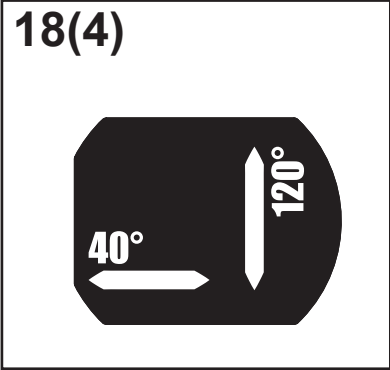

NEXO

iD₂₄i
SPARE PARTS

MARK	QUANTITY	ASSEMBLY	SUB ASSEMBLY	PART REFERENCE	DESIGNATION
ID.24I					
1	1			05VXTCX420N	BLACK TORX CYLINDRIC SCREW 4X20 (x10)
2	1			05KNOB24	ID24 BUTTON BACK OF ANGLE SETTING + 1SCREW + 1 WAVE SPRING
3	1			***	WAVE SPRING 28-22
4	4			05VXTCFX410N	BLACK TORX FLAT HEAD SCREW 4X10 (x10)
4	4			05VXTCFX410	TORX FLAT HEAD SCREW 4X10 (x10)
5	2			05AMIDTRFX	ID24T BLACK FIX GRID PLATE + SCREWS
5	2			05AMIDTRFXPW	ID24T WHITE FIX GRID PLATE + SCREWS
6	1		05ID24I-UA	05ID24I-A	ID24I BLACK GRID COMPLETE (WITHOUT LOGO)
6	1		05ID24I-UAPW	05ID24I-APW	ID24I WHITE GRID COMPLETE (WITHOUT LOGO)
7	1			05LOGNEXO6	NEXO LOGO + STARLOCK
8	2			***	STARLOCK
9	4			05VATCC3.516N	BLACK TORX VBA TCC SCREW 3.5X16 (x20)
9	4			05VATCC3.516	TORX VBA TCC SCREW 3.5X16 (x20)
10	1			05VRIVCLIP5N	BLACK PLASTIC RIVET (X10)
10	1			05VRIVCLIP5B	WHITE PLASTIC RIVET (X10)
11	1		05AMIDBFARC	05AMIDBFARC	BLACK BELT COMPLETE + 9 + 10 + CABLE GLAND + REAR LEXAN
11	1		05AMIDBFARCPW	05AMIDBFARCPW	WHITE BELT COMPLETE + 9 + 10 + CABLE GLAND + REAR LEXAN
12	2			05JNEO4HPID	GASKET HP 4" + SCREWS
13	2			05HPB4-8	BASS DRIVER 4" 8 OHMS + GASKET + SCREWS
14	1	05ID24I		05ID24I	ID24I BLACK BOX EQUIPED
14	1	05ID24IPW		05ID24IPW	ID24I WHITE BOX EQUIPED
15	1			05AMIDDISCF-E	ID24 HF DRIVER SUPPORT + GASKET + SCREWS KIT
16	1			05NH5-16R/K	DE5-16 DIAPHRAGM + SCREWS KIT
17	1			05HPADE5-16	HF DRIVER DE5-16 + SCREWS KIT
18(1)	1		05PAVID90-40	05PAVID90-40	ID24 HORN 90-40 + 15 + 19 + 20 + 21 + LEXAN
18(2)	1		05PAVID60-60	05PAVID60-60	ID24 HORN 60-60 + 15 + 19 + 20 + 21 + LEXAN
18(3)	2		05PAVID120-60	05PAVID120-60	ID24 HORN 120-60 + 15 + 19 + 20 + 21 + LEXAN
18(4)	3		05PAVID120-40	05PAVID120-40	ID24 HORN 120-40 + 15 + 19 + 20 + 21 + LEXAN
19	2			05VREV4Z	STAR WASHER M4 (x10)
20	2			05VXTCHC425	CHC SCREW 4X25 (x10)
21	1			05JNEOPACID24	ID24 HORN GASKET