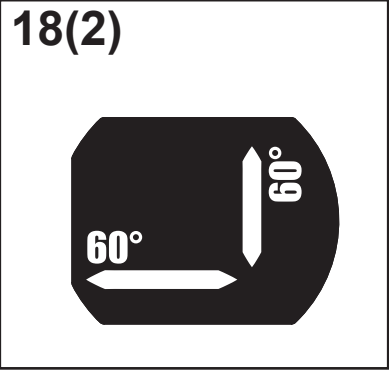

NEXO

iD₂₄i
SPARE PARTS

MARK	QUANTITY	ASSEMBLY	SUB ASSEMBLY	PART REFERENCE	DESIGNATION
ID.24I					
1	1			05VXTCX420N	BLACK TORX CYLINDRIC SCREW 4X20 (x10)
2	1			05KNOB24	ID24 BUTTON BACK OF ANGLE SETTING + 1SCREW + 1 WAVE SPRING
3	1			***	WAVE SPRING 28-22
4	4			05VXTCFX410N	BLACK TORX FLAT HEAD SCREW 4X10 (x10)
4	4			05VXTCFX410	TORX FLAT HEAD SCREW 4X10 (x10)
5	2			05AMIDTRFX	ID24T BLACK FIX GRID PLATE + SCREWS
5	2			05AMIDTRFXPW	ID24T WHITE FIX GRID PLATE + SCREWS
6	1		05ID24I-UA	05ID24I-A	ID24I BLACK GRID COMPLETE (WITHOUT LOGO)
6	1		05ID24I-UAPW	05ID24I-APW	ID24I WHITE GRID COMPLETE (WITHOUT LOGO)
7	1			05LOGNEXO6	NEXO LOGO + STARLOCK
8	2			***	STARLOCK
9	4			05VATCC3.516N	BLACK TORX VBA TCC SCREW 3.5X16 (x20)
9	4			05VATCC3.516	TORX VBA TCC SCREW 3.5X16 (x20)
10	1			05VRIVCLIP5N	BLACK PLASTIC RIVET (X10)
10	1			05VRIVCLIP5B	WHITE PLASTIC RIVET (X10)
11	1		05AMIDBFARC	05AMIDBFARC	BLACK BELT COMPLETE + 9 + 10 + CABLE GLAND + REAR LEXAN
11	1		05AMIDBFARCPW	05AMIDBFARCPW	WHITE BELT COMPLETE + 9 + 10 + CABLE GLAND + REAR LEXAN
12	2			05JNEO4HPID	GASKET HP 4" + SCREWS
13	2			05HPB4-8	BASS DRIVER 4" 8 OHMS + GASKET + SCREWS
14	1	05ID24I		05ID24I	ID24I BLACK BOX EQUIPED
14	1	05ID24IPW		05ID24IPW	ID24I WHITE BOX EQUIPED
15	1			05AMIDDISCF-E	ID24 HF DRIVER SUPPORT + GASKET + SCREWS KIT
16	1			05NH5-16R/K	DE5-16 DIAPHRAGM + SCREWS KIT
17	1			05HPADE5-16	HF DRIVER DE5-16 + SCREWS KIT
18(1)	1		05PAVID90-40	05PAVID90-40	ID24 HORN 90-40 + 15 + 19 + 20 + 21 + LEXAN
18(2)	1		05PAVID60-60	05PAVID60-60	ID24 HORN 60-60 + 15 + 19 + 20 + 21 + LEXAN
18(3)	2		05PAVID120-60	05PAVID120-60	ID24 HORN 120-60 + 15 + 19 + 20 + 21 + LEXAN
18(4)	3		05PAVID120-40	05PAVID120-40	ID24 HORN 120-40 + 15 + 19 + 20 + 21 + LEXAN
19	2			05VREV4Z	STAR WASHER M4 (x10)
20	2			05VXTCHC425	CHC SCREW 4X25 (x10)
21	1			05JNEOPACID24	ID24 HORN GASKET