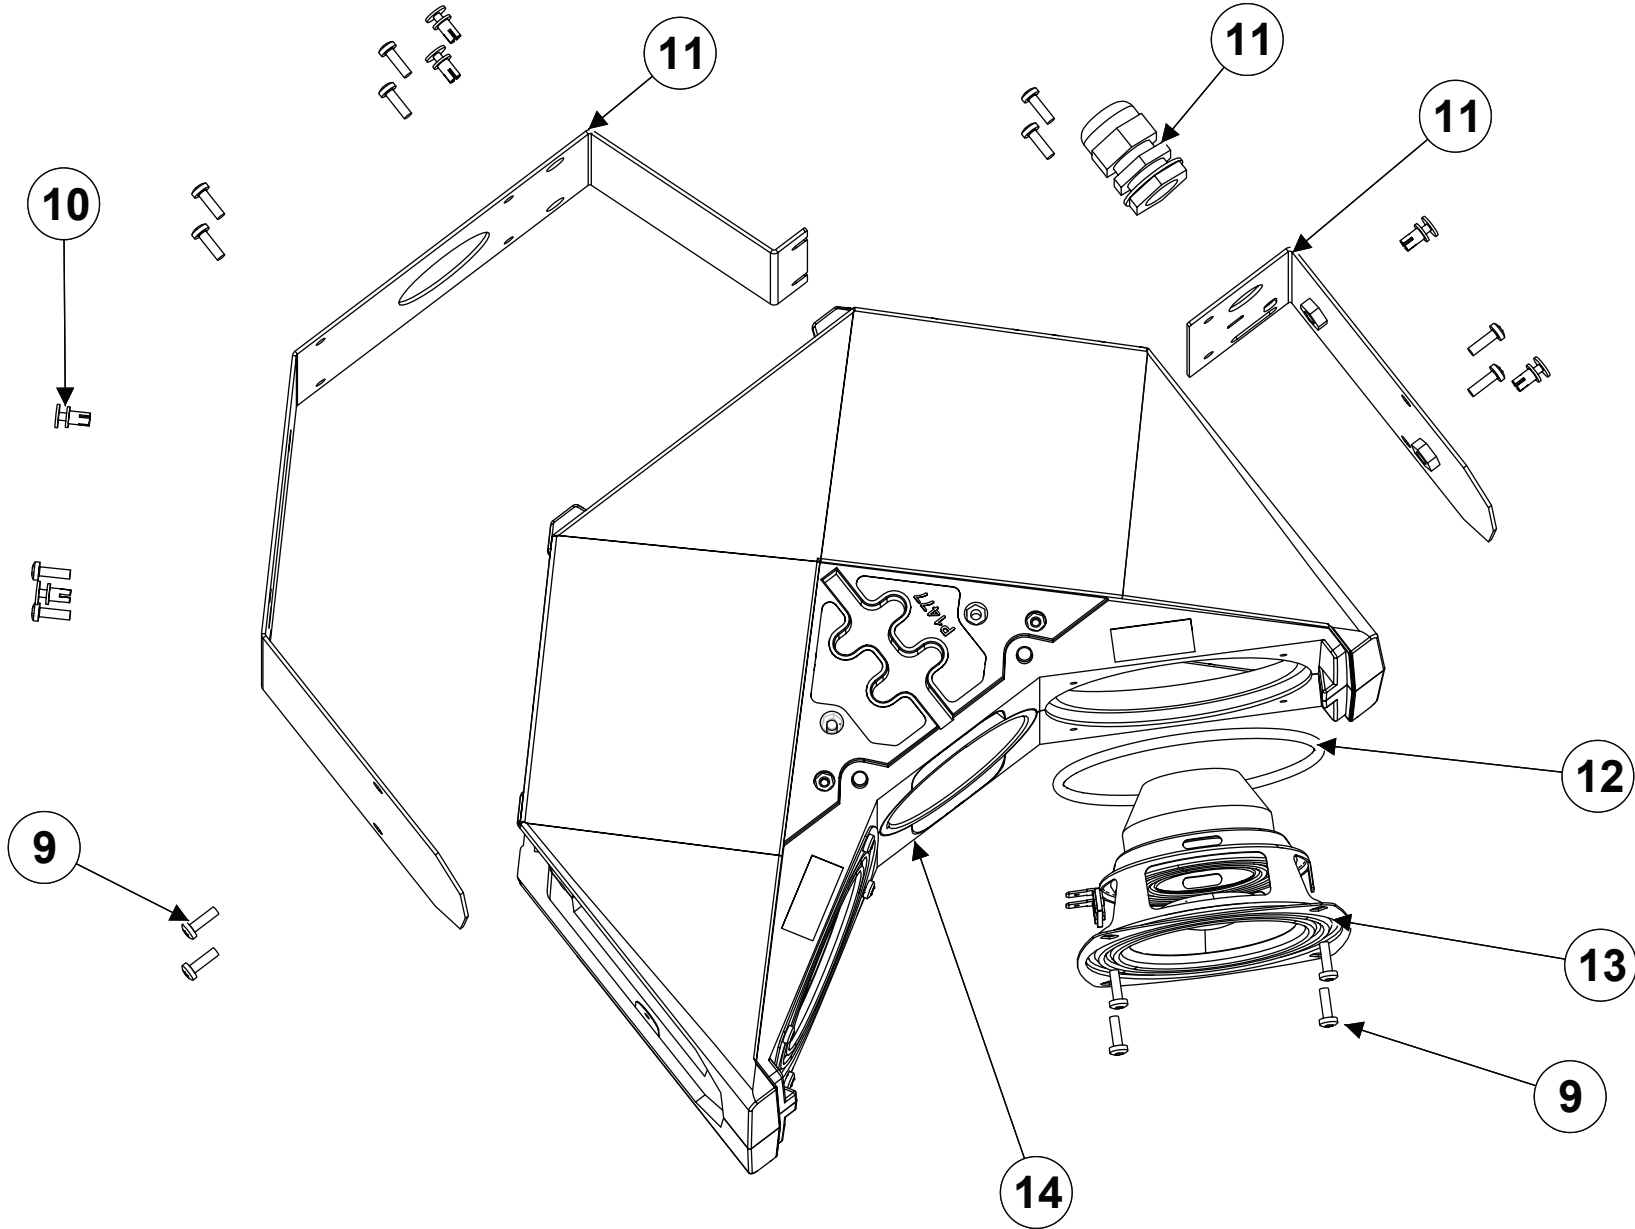

NEXO

iD₂₄i
SPARE PARTS

MARK	QUANTITY	ASSEMBLY	SUB ASSEMBLY	PART REFERENCE	DESIGNATION
ID.24I					
1	1			05VXTCX420N	BLACK TORX CYLINDRIC SCREW 4X20 (x10)
2	1			05KNOB24	ID24 BUTTON BACK OF ANGLE SETTING + 1SCREW + 1 WAVE SPRING
3	1			***	WAVE SPRING 28-22
4	4			05VXTCFX410N	BLACK TORX FLAT HEAD SCREW 4X10 (x10)
4	4			05VXTCFX410	TORX FLAT HEAD SCREW 4X10 (x10)
5	2			05AMIDTRFX	ID24T BLACK FIX GRID PLATE + SCREWS
5	2			05AMIDTRFXPW	ID24T WHITE FIX GRID PLATE + SCREWS
6	1		05ID24I-UA	05ID24I-A	ID24I BLACK GRID COMPLETE (WITHOUT LOGO)
6	1		05ID24I-UAPW	05ID24I-APW	ID24I WHITE GRID COMPLETE (WITHOUT LOGO)
7	1			05LOGNEXO6	NEXO LOGO + STARLOCK
8	2			***	STARLOCK
9	4			05VATCC3.516N	BLACK TORX VBA TCC SCREW 3.5X16 (x20)
9	4			05VATCC3.516	TORX VBA TCC SCREW 3.5X16 (x20)
10	1			05VRIVCLIP5N	BLACK PLASTIC RIVET (X10)
10	1			05VRIVCLIP5B	WHITE PLASTIC RIVET (X10)
11	1		05AMIDBFARC	05AMIDBFARC	BLACK BELT COMPLETE + 9 + 10 + CABLE GLAND + REAR LEXAN
11	1		05AMIDBFARCPW	05AMIDBFARCPW	WHITE BELT COMPLETE + 9 + 10 + CABLE GLAND + REAR LEXAN
12	2			05JNEO4HPID	GASKET HP 4" + SCREWS
13	2			05HPB4-8	BASS DRIVER 4" 8 OHMS + GASKET + SCREWS
14	1	05ID24I		05ID24I	ID24I BLACK BOX EQUIPED
14	1	05ID24IPW		05ID24IPW	ID24I WHITE BOX EQUIPED
15	1			05AMIDDISCF-E	ID24 HF DRIVER SUPPORT + GASKET + SCREWS KIT
16	1			05NH5-16R/K	DE5-16 DIAPHRAGM + SCREWS KIT
17	1			05HPADE5-16	HF DRIVER DE5-16 + SCREWS KIT
18(1)	1		05PAVID90-40	05PAVID90-40	ID24 HORN 90-40 + 15 + 19 + 20 + 21 + LEXAN
18(2)	1		05PAVID60-60	05PAVID60-60	ID24 HORN 60-60 + 15 + 19 + 20 + 21 + LEXAN
18(3)	2		05PAVID120-60	05PAVID120-60	ID24 HORN 120-60 + 15 + 19 + 20 + 21 + LEXAN
18(4)	3		05PAVID120-40	05PAVID120-40	ID24 HORN 120-40 + 15 + 19 + 20 + 21 + LEXAN
19	2			05VREV4Z	STAR WASHER M4 (x10)
20	2			05VXTCHC425	CHC SCREW 4X25 (x10)
21	1			05JNEOPACID24	ID24 HORN GASKET