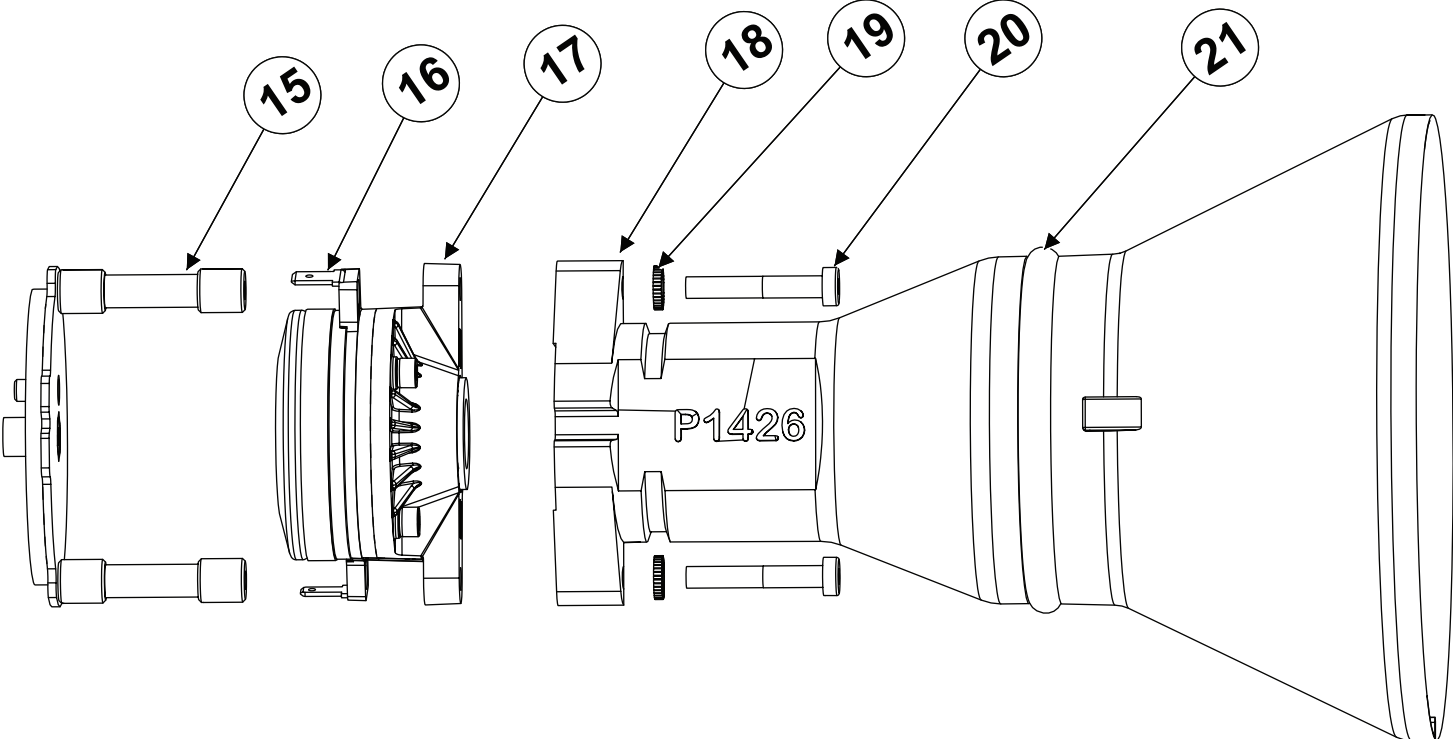

NEXO

iD₂₄i
SPARE PARTS

MARK	QUANTITY	ASSEMBLY	SUB ASSEMBLY	PART REFERENCE	DESIGNATION
ID.24I					
1	1			05VXTCX420N	BLACK TORX CYLINDRIC SCREW 4X20 (x10)
2	1			05KNOB24	ID24 BUTTON BACK OF ANGLE SETTING + 1SCREW + 1 WAVE SPRING
3	1			***	WAVE SPRING 28-22
4	4			05VXTCFX410N	BLACK TORX FLAT HEAD SCREW 4X10 (x10)
4	4			05VXTCFX410	TORX FLAT HEAD SCREW 4X10 (x10)
5	2			05AMIDTRFX	ID24T BLACK FIX GRID PLATE + SCREWS
5	2			05AMIDTRFXPW	ID24T WHITE FIX GRID PLATE + SCREWS
6	1		05ID24I-UA	05ID24I-A	ID24I BLACK GRID COMPLETE (WITHOUT LOGO)
6	1		05ID24I-UAPW	05ID24I-APW	ID24I WHITE GRID COMPLETE (WITHOUT LOGO)
7	1			05LOGNEXO6	NEXO LOGO + STARLOCK
8	2			***	STARLOCK
9	4			05VATCC3.516N	BLACK TORX VBA TCC SCREW 3.5X16 (x20)
9	4			05VATCC3.516	TORX VBA TCC SCREW 3.5X16 (x20)
10	1			05VRIVCLIP5N	BLACK PLASTIC RIVET (X10)
10	1			05VRIVCLIP5B	WHITE PLASTIC RIVET (X10)
11	1		05AMIDBFARC	05AMIDBFARC	BLACK BELT COMPLETE + 9 + 10 + CABLE GLAND + REAR LEXAN
11	1		05AMIDBFARCPW	05AMIDBFARCPW	WHITE BELT COMPLETE + 9 + 10 + CABLE GLAND + REAR LEXAN
12	2			05JNEO4HPID	GASKET HP 4" + SCREWS
13	2			05HPB4-8	BASS DRIVER 4" 8 OHMS + GASKET + SCREWS
14	1	05ID24I		05ID24I	ID24I BLACK BOX EQUIPED
14	1	05ID24IPW		05ID24IPW	ID24I WHITE BOX EQUIPED
15	1			05AMIDDISCF-E	ID24 HF DRIVER SUPPORT + GASKET + SCREWS KIT
16	1			05NH5-16R/K	DE5-16 DIAPHRAGM + SCREWS KIT
17	1			05HPADE5-16	HF DRIVER DE5-16 + SCREWS KIT
18(1)	1		05PAVID90-40	05PAVID90-40	ID24 HORN 90-40 + 15 + 19 + 20 + 21 + LEXAN
18(2)	1		05PAVID60-60	05PAVID60-60	ID24 HORN 60-60 + 15 + 19 + 20 + 21 + LEXAN
18(3)	2		05PAVID120-60	05PAVID120-60	ID24 HORN 120-60 + 15 + 19 + 20 + 21 + LEXAN
18(4)	3		05PAVID120-40	05PAVID120-40	ID24 HORN 120-40 + 15 + 19 + 20 + 21 + LEXAN
19	2			05VREV4Z	STAR WASHER M4 (x10)
20	2			05VXTCHC425	CHC SCREW 4X25 (x10)
21	1			05JNEOPACID24	ID24 HORN GASKET