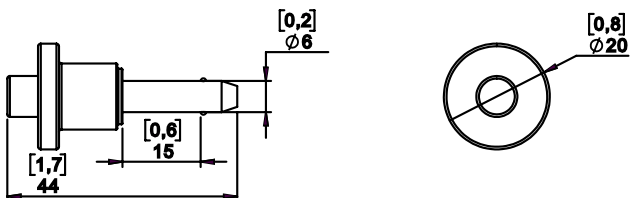

Quick Release pins 6x15

Press button to release pin

Stainless steel

Temperature range from -30°C up to +150°C

Dimensions:

Weight: 12.5 g / 0.03 lb

- NEXO cannot accept responsibility for accidents caused by any factor other than defects in this product itself.
- Please check the web site nexo-sa.com for the latest update.