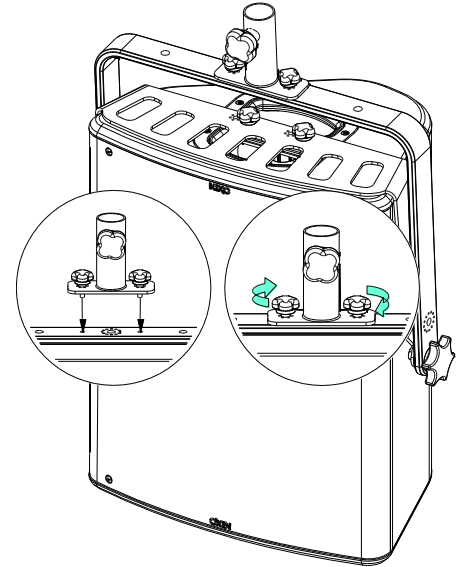

Please, select screws and mounting location supporting 4 times the system weight.
Inspect bolted assemblies periodically.

Use:

With Cabinet

With HBRK

With VBRK

- NEXO cannot accept responsibility for accidents caused by any factor other than defects in this product itself.
- Please check the web site nexo-sa.com for the latest update.