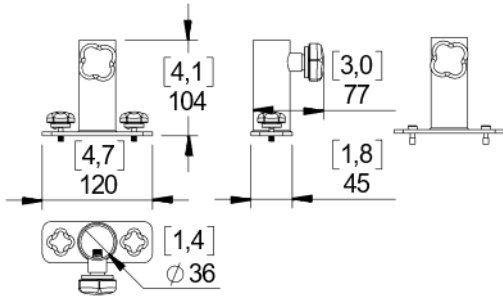

Weight: 0.5 kg / 1.1 lb

NEXO

nexo-sa.com

ZA du Pre de la Dame Jeanne
60128 PLAILLY - France

- Read this document before using.
- Keep this document.
- Observe all warnings and cautions.

Dimensions:

Safety Notes:

Please, select screws and mounting location supporting 4 times the system weight.
Inspect bolted assemblies periodically.

Use:

With Cabinet

With HBRK

With VBRK

- NEXO cannot accept responsibility for accidents caused by any factor other than defects in this product itself.
- Please check the web site nexo-sa.com for the latest update.