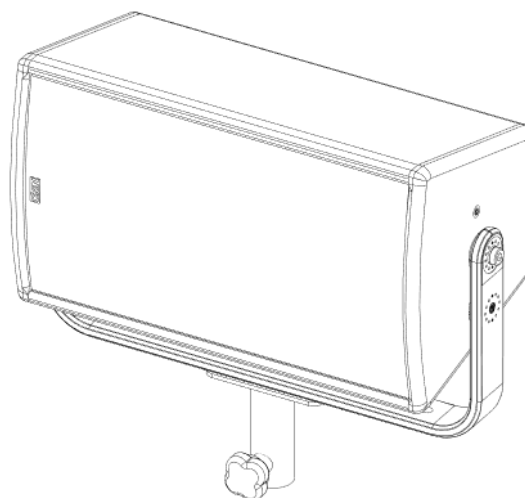

VNU-PLADAPT (PNT-PLADAPT)

DP6365 – 01a - DI

NEXO

εPs

+series

Pole adapter

Contents:

<p>X1</p> 	<p>X2 KNOBM6-P3195</p> 	<p>X2 VTXCHC-P4452 M6x16</p> 
--	---	---

Weight: 0.5 kg / 1.1 lb

NEXO

nexo-sa.com

ZA du Pre de la Dame Jeanne
60128 PLAILLY - France

- Read this document before using.
- Keep this document.
- Observe all warnings and cautions.

Dimensions:

Safety Notes: