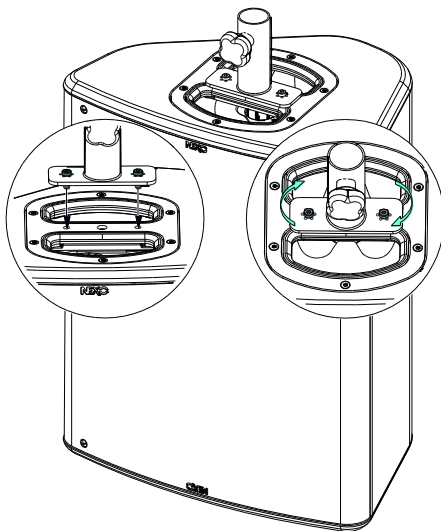

Weight: 0.5 kg / 1.1 lb

NEXO

nexo-sa.com

ZA du Pre de la Dame Jeanne
60128 PLAILLY - France

- Read this document before using.
- Keep this document.
- Observe all warnings and cautions.

Dimensions:

Safety Notes:

Please, select screws and mounting location supporting 4 times the system weight.
Inspect bolted assemblies periodically.

Use:

With Cabinet

With HBRK

With VBRK

- NEXO cannot accept responsibility for accidents caused by any factor other than defects in this product itself.
- Please check the web site nexo-sa.com for the latest update.