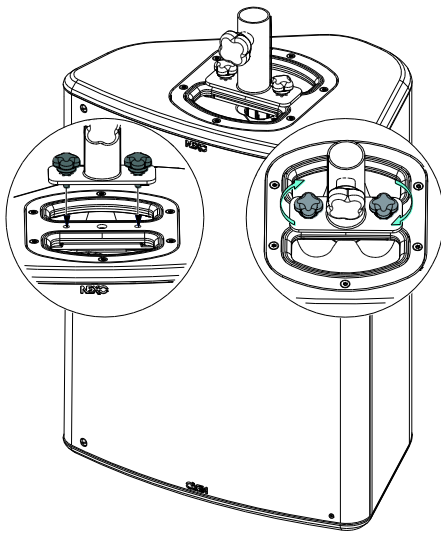

Weight: 0.5 kg / 1.1 lb

NEXO

nexo-sa.com

ZA du Pre de la Dame Jeanne
60128 PLAILLY - France

- Read this document before using.
- Keep this document.
- Observe all warnings and cautions.

Dimensions:

Safety Notes:

Please, select screws and mounting location supporting 4 times the system weight.
Inspect bolted assemblies periodically.

Use:

With Cabinet

With HBRK

With VBRK

- NEXO cannot accept responsibility for accidents caused by any factor other than defects in this product itself.
- Please check the web site nexo-sa.com for the latest update.