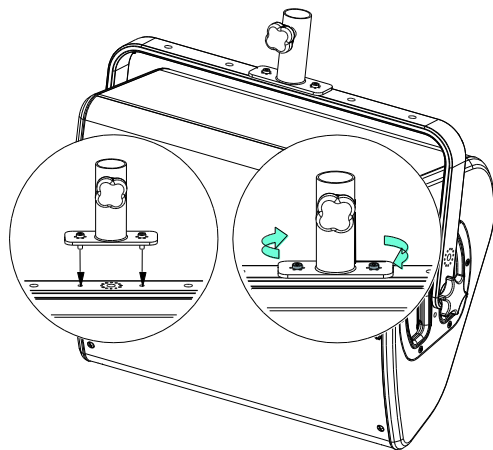

Weight: 0.5 kg / 1.1 lb

NEXO

nexo-sa.com

ZA du Pre de la Dame Jeanne
60128 PLAILLY - France

- Read this document before using.
- Keep this document.
- Observe all warnings and cautions.

Dimensions:

Safety Notes:

Please, select screws and mounting location supporting 4 times the system weight.
Inspect bolted assemblies periodically.

Use:

With Cabinet

With HBRK

With VBRK

- NEXO cannot accept responsibility for accidents caused by any factor other than defects in this product itself.
- Please check the web site nexo-sa.com for the latest update.