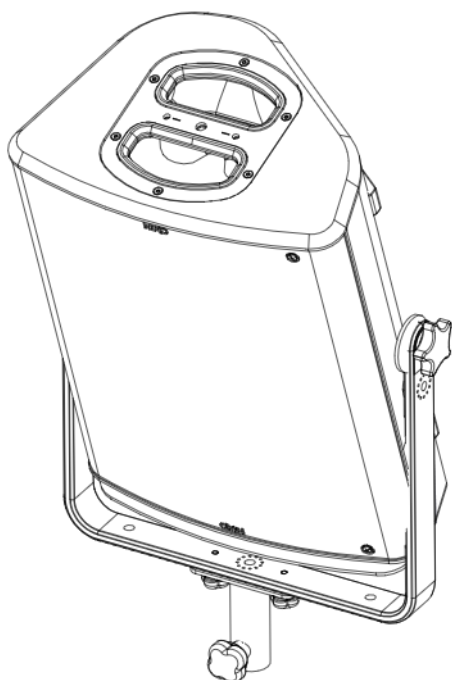

VNU-PLADAPT (PNT-PLADAPT)

DP6365 – 01a - DI

NEXO

εPs

+series

Pole adapter

Contents:

<p>X1</p> 	<p>X2 KNOBM6-P3195</p> 	<p>X2 VTXCHC-P4452 M6x16</p> 
--	---	---

Weight: 0.5 kg / 1.1 lb

NEXO

nexo-sa.com

ZA du Pre de la Dame Jeanne
60128 PLAILLY - France

- Read this document before using.
- Keep this document.
- Observe all warnings and cautions.

Dimensions:

Safety Notes: