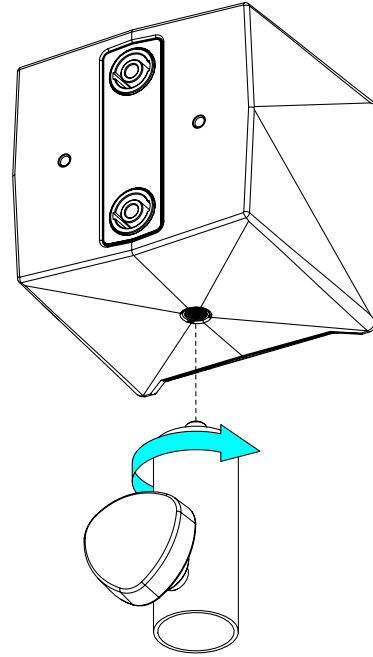

## Bolt adapter M10 to 35mm

## Dimensions:

## Use:

Screw IDT-TVP on M10 Insert. Place them together on 35mm Tube. Secure by Locking Screw.

- NEXO cannot accept responsibility for accidents caused by any factor other than defects in this product itself.
- Please check the web site [nexo-sa.com](http://nexo-sa.com) for the latest update.