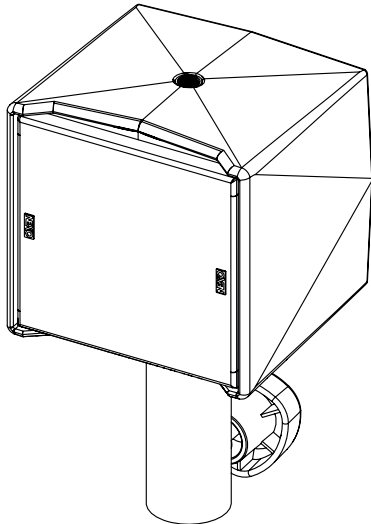

## Bolt adapter M10 to 35mm

## Dimensions:

## Use:

Screw IDT-TVP on M10 Insert. Place them together on 35mm Tube. Secure by Locking Screw.

- NEXO cannot accept responsibility for accidents caused by any factor other than defects in this product itself.
- Please check the web site [nexo-sa.com](http://nexo-sa.com) for the latest update.