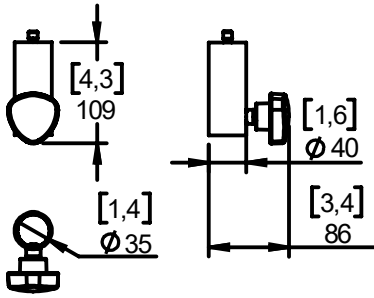

## Dimensions:

## Use:

Screw IDT-TVP on M10 Insert. Place them together on 35mm Tube. Secure by Locking Screw.

- NEXO cannot accept responsibility for accidents caused by any factor other than defects in this product itself.
- Please check the web site [nexo-sa.com](http://nexo-sa.com) for the latest update.