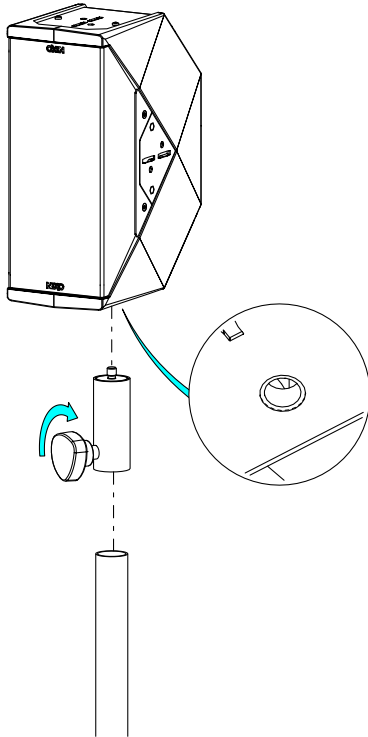

## Bolt adapter M10 to 35mm

## Dimensions:

## Use:

Screw IDT-TVP on M10 Insert. Place them together on 35mm Tube. Secure by Locking Screw.

- NEXO cannot accept responsibility for accidents caused by any factor other than defects in this product itself.
- Please check the web site [nexo-sa.com](http://nexo-sa.com) for the latest update.