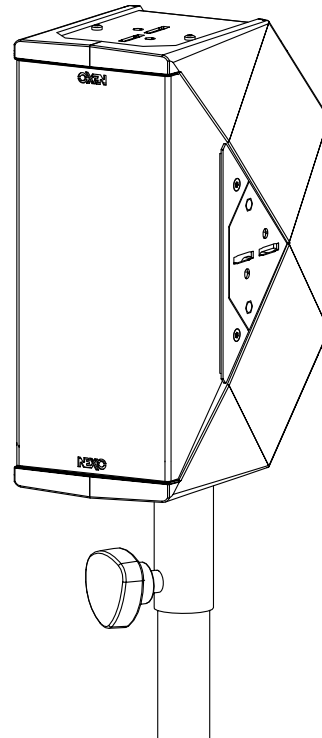

## Bolt adapter M10 to 35mm

## Dimensions:

## Use:

Screw IDT-TVP on M10 Insert. Place them together on 35mm Tube. Secure by Locking Screw.

- NEXO cannot accept responsibility for accidents caused by any factor other than defects in this product itself.
- Please check the web site [nexo-sa.com](http://nexo-sa.com) for the latest update.