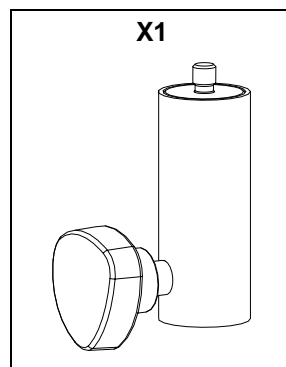

## Bolt adapter M10 to 35mm

### Contents:

Weight: 0.5 kg / 1.1 lb

nexo-sa.com  
ZA du Pre de la Dame Jeanne  
60128 PLAILLY - France

- Read this document before using.
- Keep this document.
- Observe all warnings and cautions.

## Dimensions:

## Use:

Screw IDT-TVP on M10 Insert. Place them together on 35mm Tube. Secure by Locking Screw.

- NEXO cannot accept responsibility for accidents caused by any factor other than defects in this product itself.
- Please check the web site [nexo-sa.com](http://nexo-sa.com) for the latest update.