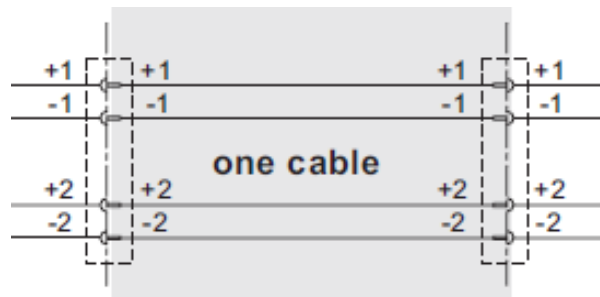

## Speakon Cable 4x2.5mm<sup>2</sup> - 0.5M L-Shaped

### Contents:

Weight: 0.4 kg / 0.88lb

2x Neutrik NL4FRX - Black

Length : 0.5 meter / 19 in