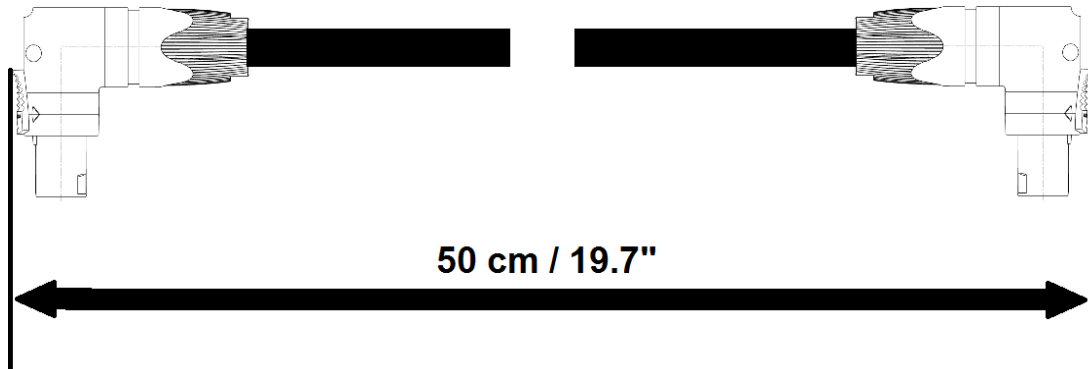

## Speakon Cable 4x2.5mm<sup>2</sup> - 0.5M L-Shaped

### Contents:

Weight: 0.4 kg / 0.88lb

2x Neutrik NL4FRX - Black

Length : 0.5 meter / 19 in