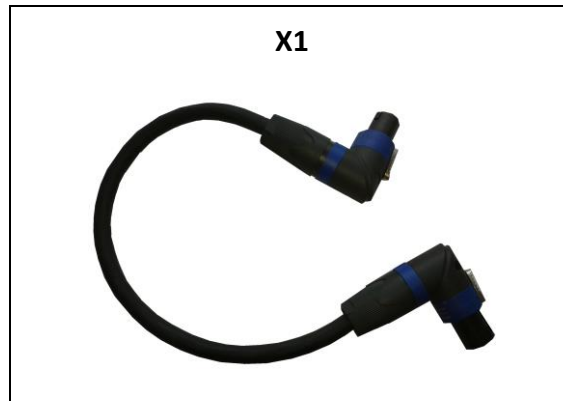

## Speakon Cable 4x2.5mm<sup>2</sup> - 0.5M L-Shaped

### Contents:

Weight: 0.4 kg / 0.88lb

2x Neutrik NL4FRX - Black

Length : 0.5 meter / 19 in