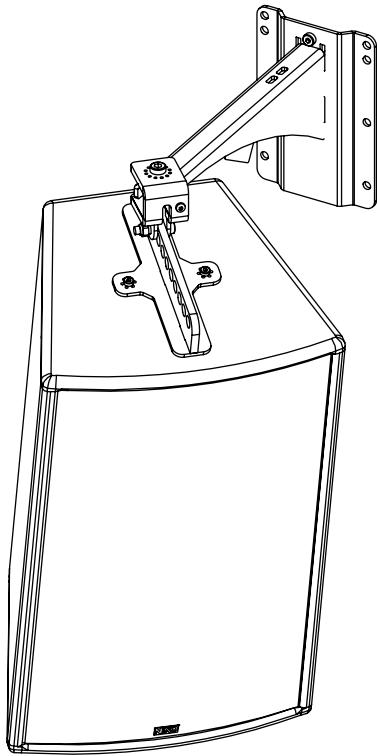

Fixing hanging bracket 330mm

Contents:

<p>X1</p>	<p>X1</p>	<p>X1 M10 x 35</p>	<p>X1 M8 x 10</p>
-----------	-----------	------------------------	-----------------------

The type of the screws may differ from the representation.

Weight: 2 kg / 4.4 lb

nexo-sa.com
ZA du Pre de la Dame Jeanne
60128 PLAILLY - France

- Read this document before using.
- Keep this document.
- Observe all warnings and cautions.

Dimensions:

Safety Notes:

Please, select screws and mounting location supporting 4 times the system weight.
Inspect bolted assemblies periodically.

Use:

Mount the wall plate. Place the arm in the wall plate.

Lock with the provided screw.