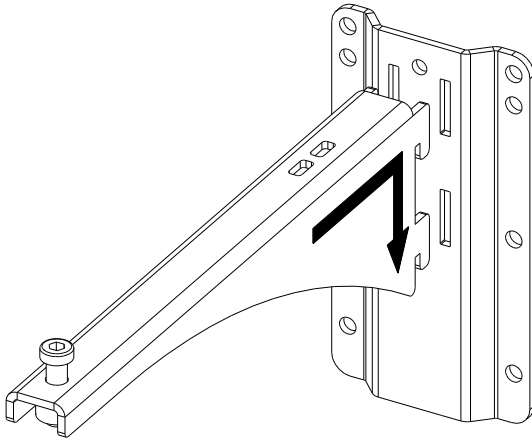

Fixing hanging bracket 330mm

Contents:

<p>X1</p>	<p>X1</p>	<p>X1 M10 x 35</p>	<p>X1 M8 x 10</p>
-----------	-----------	------------------------	-----------------------

The type of the screws may differ from the representation.

Please, select screws and mounting location supporting 4 times the system weight.
Inspect bolted assemblies periodically.

Use:

Mount the wall plate. Place the arm in the wall plate.

Lock with the provided screw.