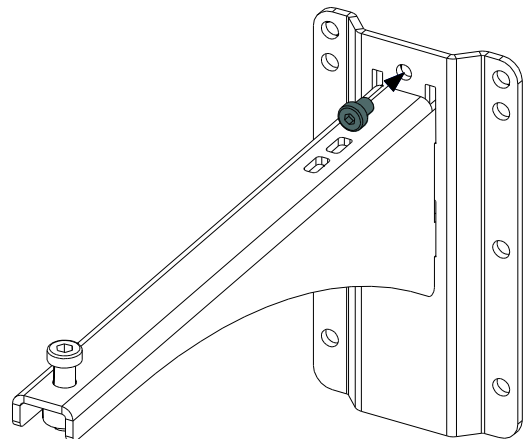

Fixing hanging bracket 330mm

Contents:

<p>X1</p>	<p>X1</p>	<p>X1 M10 x 35</p>	<p>X1 M8 x 10</p>
-----------	-----------	------------------------	-----------------------

The type of the screws may differ from the representation.

Please, select screws and mounting location supporting 4 times the system weight.
Inspect bolted assemblies periodically.

Use:

Mount the wall plate. Place the arm in the wall plate.

Lock with the provided screw.