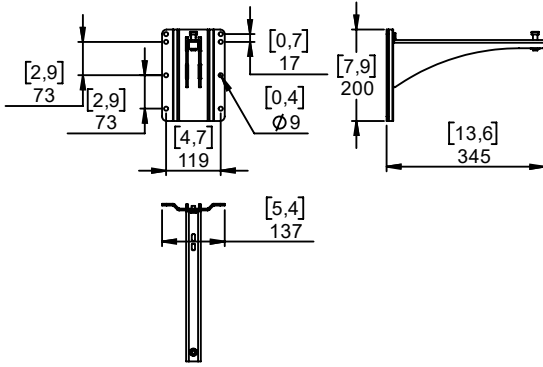

Fixing hanging bracket 330mm

Contents:

<p>X1</p>	<p>X1</p>	<p>X1 M10 x 35</p>	<p>X1 M8 x 10</p>
-----------	-----------	------------------------	-----------------------

The type of the screws may differ from the representation.

Weight: 2 kg / 4.4 lb

nexo-sa.com
ZA du Pre de la Dame Jeanne
60128 PLAILLY - France

- Read this document before using.
- Keep this document.
- Observe all warnings and cautions.

Dimensions:

Safety Notes:

Please, select screws and mounting location supporting 4 times the system weight.
Inspect bolted assemblies periodically.

Use:

Mount the wall plate. Place the arm in the wall plate.

Lock with the provided screw.