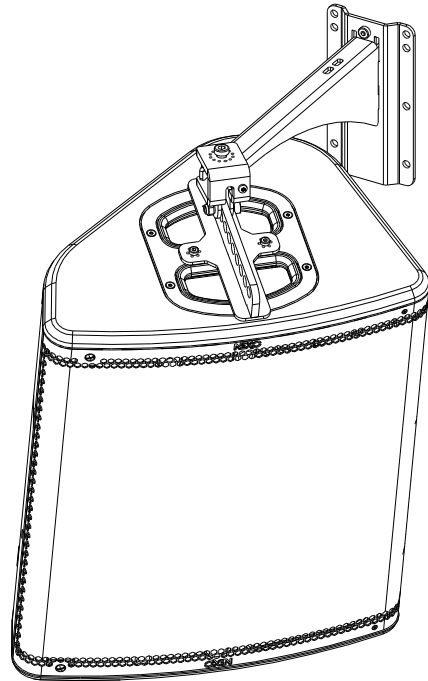

Fixing hanging bracket 330mm

Contents:

<p>X1</p>	<p>X1</p>	<p>X1 M10 x 35</p>	<p>X1 M8 x 10</p>
-----------	-----------	------------------------	-----------------------

The type of the screws may differ from the representation.

Weight: 2 kg / 4.4 lb

nexo-sa.com
ZA du Pre de la Dame Jeanne
60128 PLAILLY - France

- Read this document before using.
- Keep this document.
- Observe all warnings and cautions.

Dimensions:

Safety Notes: