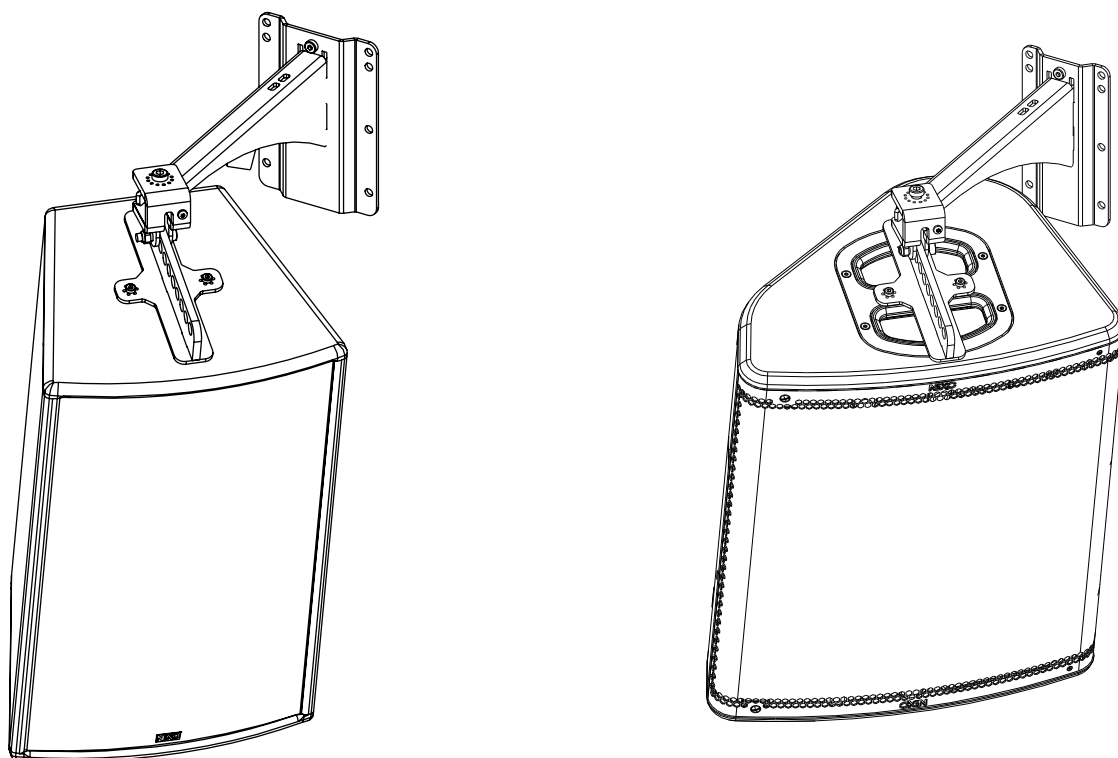

Fixing hanging bracket 330mm

Contents:

 <p>X1</p>	 <p>X1</p>	 <p>X1 M10 x 35</p>	 <p>X1 M8 x 10</p>
---	---	---	---

Weight: 2 kg / 4.4 lb

nexo-sa.com

ZA du Pre de la Dame Jeanne
60128 PLAILLY - France

- Read this document before using.
- Keep this document.
- Observe all warnings and cautions.

Dimensions:

Safety Notes:

Please, select screws and mounting location supporting 4 times the system weight.
Inspect bolted assemblies periodically.

Use:

Mount the wall plate. Place the arm in the wall plate.