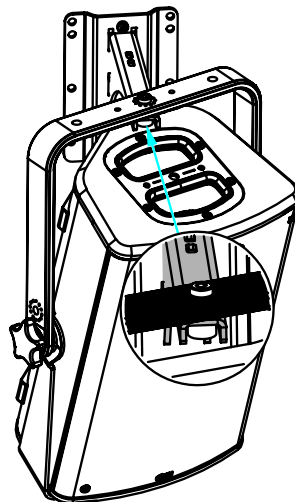

Fixing hanging bracket 330mm

Contents:

 <p>X1</p>	 <p>X1</p>	 <p>X1 M10 x 35</p>	 <p>X1 M8 x 10</p>
---	---	---	---

Weight: 2 kg / 4.4 lb

nexo-sa.com

ZA du Pre de la Dame Jeanne
60128 PLAILLY - France

- Read this document before using.
- Keep this document.
- Observe all warnings and cautions.

Dimensions:

Safety Notes:

Please, select screws and mounting location supporting 4 times the system weight.
Inspect bolted assemblies periodically.

Use:

Mount the wall plate. Place the arm in the wall plate.

Lock with the provided screw.

With P12 / HBRK or VBRK

With ePS10 / BUMP / WMADAPT

- NEXO cannot accept responsibility for accidents caused by any factor other than defects in this product itself.
- Please check the web site nexo-sa.com for the latest update.