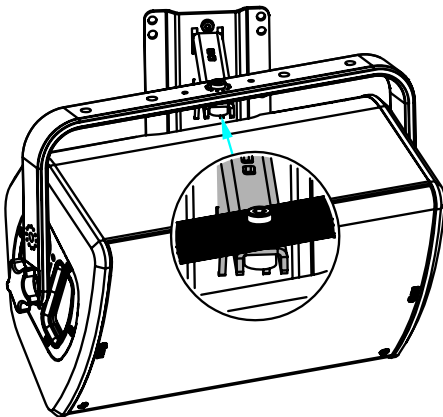

Fixing hanging bracket 330mm

Contents:

 <p>X1</p>	 <p>X1</p>	 <p>X1 M10 x 35</p>	 <p>X1 M8 x 10</p>
---	---	---	---

Weight: 2 kg / 4.4 lb

nexo-sa.com

ZA du Pre de la Dame Jeanne
60128 PLAILLY - France

- Read this document before using.
- Keep this document.
- Observe all warnings and cautions.

Dimensions:

Safety Notes:

Please, select screws and mounting location supporting 4 times the system weight.
Inspect bolted assemblies periodically.

Use:

Mount the wall plate. Place the arm in the wall plate.

Lock with the provided screw.

With P12 / HBRK or VBRK

With ePS10 / BUMP / WMADAPT

- NEXO cannot accept responsibility for accidents caused by any factor other than defects in this product itself.
- Please check the web site nexo-sa.com for the latest update.