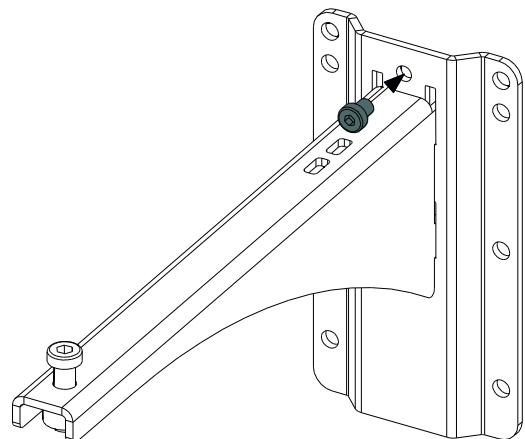

Fixing hanging bracket 330mm

Contents:

 <p>X1</p>	 <p>X1</p>	 <p>X1 M10 x 35</p>	 <p>X1 M8 x 10</p>
---	---	---	---

Weight: 2 kg / 4.4 lb

nexo-sa.com

ZA du Pre de la Dame Jeanne
60128 PLAILLY - France

- Read this document before using.
- Keep this document.
- Observe all warnings and cautions.

Dimensions:

Safety Notes:

Please, select screws and mounting location supporting 4 times the system weight.
Inspect bolted assemblies periodically.

Use:

Mount the wall plate. Place the arm in the wall plate.

Lock with the provided screw.

With P12 / HBRK or VBRK

With ePS10 / BUMP / WMADAPT

- NEXO cannot accept responsibility for accidents caused by any factor other than defects in this product itself.
- Please check the web site nexo-sa.com for the latest update.