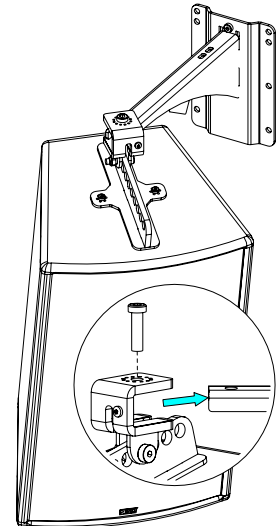

Fixing hanging bracket 330mm

Contents:

 <p>X1</p>	 <p>X1</p>	 <p>X1 M10 x 35</p>	 <p>X1 M8 x 10</p>
---	---	---	---

Weight: 2 kg / 4.4 lb

nexo-sa.com

ZA du Pre de la Dame Jeanne
60128 PLAILLY - France

- Read this document before using.
- Keep this document.
- Observe all warnings and cautions.

Dimensions:

Safety Notes:

Please, select screws and mounting location supporting 4 times the system weight.
Inspect bolted assemblies periodically.

Use:

Mount the wall plate. Place the arm in the wall plate.

Lock with the provided screw.

With P12 / HBRK or VBRK

With ePS10 / BUMP / WMADAPT

- NEXO cannot accept responsibility for accidents caused by any factor other than defects in this product itself.
- Please check the web site nexo-sa.com for the latest update.