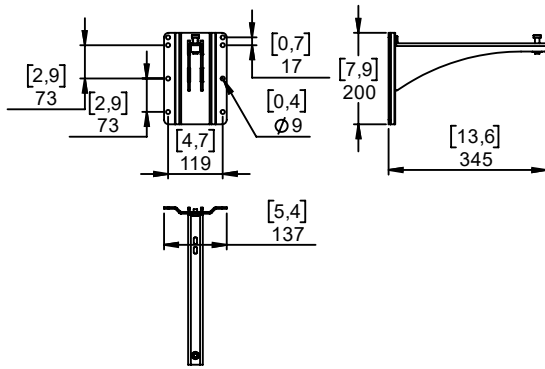

Fixing hanging bracket 330mm

Contents:

 <p>X1</p>	 <p>X1</p>	 <p>X1 M10 x 35</p>	 <p>X1 M8 x 10</p>
---	---	---	---

Weight: 2 kg / 4.4 lb

nexo-sa.com

ZA du Pre de la Dame Jeanne
60128 PLAILLY - France

- Read this document before using.
- Keep this document.
- Observe all warnings and cautions.

Dimensions:

Safety Notes:

Please, select screws and mounting location supporting 4 times the system weight.
Inspect bolted assemblies periodically.

Use:

Mount the wall plate. Place the arm in the wall plate.