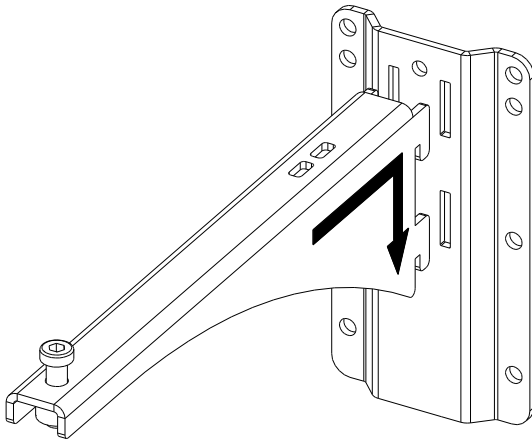

Fixing hanging bracket 330mm

Contents:

 <p>X1</p>	 <p>X1</p>	 <p>X1 M10 x 35</p>	 <p>X1 M8 x 10</p>
---	---	---	---

Weight: 2 kg / 4.4 lb

nexo-sa.com

ZA du Pre de la Dame Jeanne
60128 PLAILLY - France

- Read this document before using.
- Keep this document.
- Observe all warnings and cautions.

Dimensions:

Safety Notes:

Please, select screws and mounting location supporting 4 times the system weight.
Inspect bolted assemblies periodically.

Use:

Mount the wall plate. Place the arm in the wall plate.

Lock with the provided screw.

With P12 / HBRK or VBRK

With ePS10 / BUMP / WMADAPT

- NEXO cannot accept responsibility for accidents caused by any factor other than defects in this product itself.
- Please check the web site nexo-sa.com for the latest update.