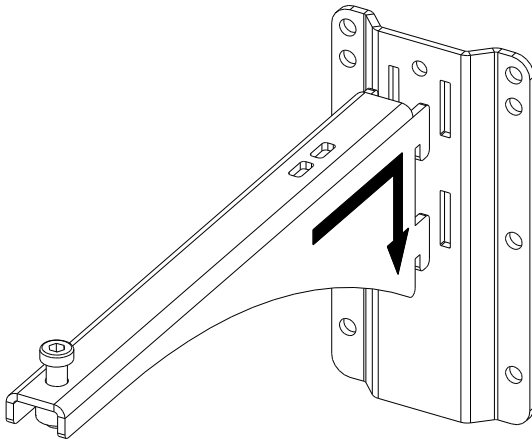

Fixing hanging bracket 330mm

Contents:

 <p>X1</p>	 <p>X1</p>	 <p>X1 M10 x 35</p>	 <p>X1 M8 x 10</p>
---	---	---	---

Weight: 1.8 kg / 4 lb

nexo-sa.com

ZA du Pre de la Dame Jeanne
60128 PLAILLY - France

- Read this document before using.
- Keep this document.
- Observe all warnings and cautions.

Dimensions:

Safety Notes:

Please, select screws and mounting location supporting 4 times the system weight.
Inspect bolted assemblies periodically.

Use:

Mount the wall plate. Place the arm in the wall plate.

Lock with the provided screw.

With P12 / HBRK or VBRK

With ePS10 / BUMP / WMADAPT

- NEXO cannot accept responsibility for accidents caused by any factor other than defects in this product itself.
- Please check the web site nexo-sa.com for the latest update.