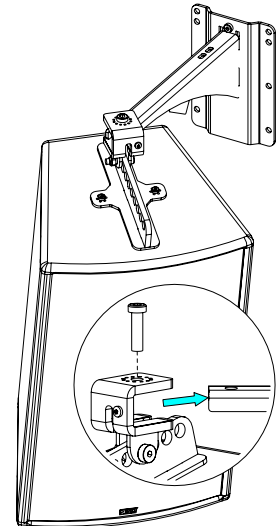

Fixing hanging bracket 330mm

Contents:

 <p>X1</p>	 <p>X1</p>	 <p>X1 M10 x 35</p>	 <p>X1 M8 x 10</p>
---	---	---	---

Weight: 1.8 kg / 4 lb

nexo-sa.com

ZA du Pre de la Dame Jeanne
60128 PLAILLY - France

- Read this document before using.
- Keep this document.
- Observe all warnings and cautions.

Dimensions:

Safety Notes:

Please, select screws and mounting location supporting 4 times the system weight.
Inspect bolted assemblies periodically.

Use:

Mount the wall plate. Place the arm in the wall plate.

Lock with the provided screw.

With P12 / HBRK or VBRK

With ePS10 / BUMP / WMADAPT

- NEXO cannot accept responsibility for accidents caused by any factor other than defects in this product itself.
- Please check the web site nexo-sa.com for the latest update.