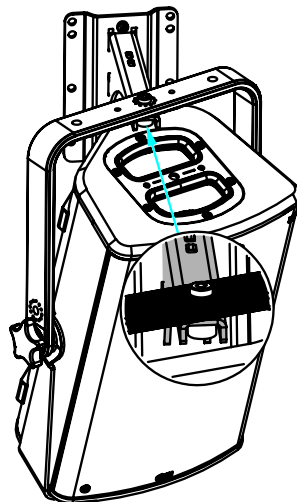

Fixing hanging bracket 330mm

Contents:

 <p>X1</p>	 <p>X1</p>	 <p>X1 M10 x 35</p>	 <p>X1 M8 x 10</p>
---	---	---	---

Weight: 1.8 kg / 4 lb

nexo-sa.com

ZA du Pre de la Dame Jeanne
60128 PLAILLY - France

- Read this document before using.
- Keep this document.
- Observe all warnings and cautions.

Dimensions:

Safety Notes:

Please, select screws and mounting location supporting 4 times the system weight.
Inspect bolted assemblies periodically.

Use:

Mount the wall plate. Place the arm in the wall plate.

Lock with the provided screw.

With P12 / HBRK or VBRK

With ePS10 / BUMP / WMADAPT

- NEXO cannot accept responsibility for accidents caused by any factor other than defects in this product itself.
- Please check the web site nexo-sa.com for the latest update.