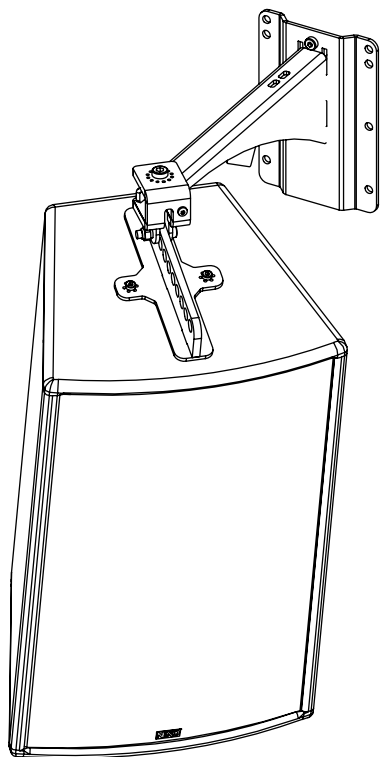

Fixing hanging bracket 330mm

Contents:

 <p>X1</p>	 <p>X1</p>	 <p>X1 M10 x 35</p>	 <p>X1 M8 x 10</p>
---	---	---	---

Weight: 1.8 kg / 4 lb

nexo-sa.com

ZA du Pre de la Dame Jeanne
60128 PLAILLY - France

- Read this document before using.
- Keep this document.
- Observe all warnings and cautions.

Dimensions:

Safety Notes:

Please, select screws and mounting location supporting 4 times the system weight.
Inspect bolted assemblies periodically.

Use:

Mount the wall plate. Place the arm in the wall plate.