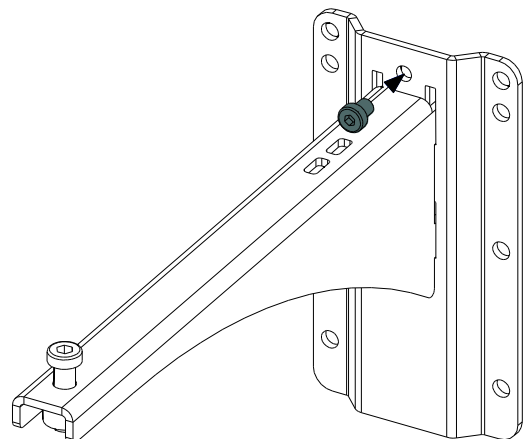

Fixing hanging bracket 330mm

Contents:

 <p>X1</p>	 <p>X1</p>	 <p>X1 M10 x 35</p>	 <p>X1 M8 x 10</p>
---	---	---	---

Weight: 1.8 kg / 4 lb

nexo-sa.com

ZA du Pre de la Dame Jeanne
60128 PLAILLY - France

- Read this document before using.
- Keep this document.
- Observe all warnings and cautions.

Dimensions:

Safety Notes:

Please, select screws and mounting location supporting 4 times the system weight.
Inspect bolted assemblies periodically.

Use:

Mount the wall plate. Place the arm in the wall plate.

Lock with the provided screw.

With P12 / HBRK or VBRK

With ePS10 / BUMP / WMADAPT

- NEXO cannot accept responsibility for accidents caused by any factor other than defects in this product itself.
- Please check the web site nexo-sa.com for the latest update.