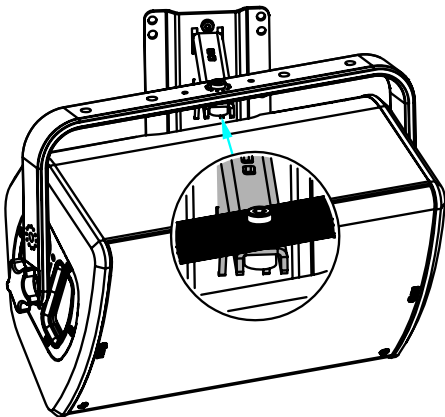

Fixing hanging bracket 330mm

Contents:

 <p>X1</p>	 <p>X1</p>	 <p>X1 M10 x 35</p>	 <p>X1 M8 x 10</p>
---	---	---	---

Weight: 1.8 kg / 4 lb

nexo-sa.com

ZA du Pre de la Dame Jeanne
60128 PLAILLY - France

- Read this document before using.
- Keep this document.
- Observe all warnings and cautions.

Dimensions:

Safety Notes:

Please, select screws and mounting location supporting 4 times the system weight.
Inspect bolted assemblies periodically.

Use:

Mount the wall plate. Place the arm in the wall plate.

Lock with the provided screw.

With P12 / HBRK or VBRK

With ePS10 / BUMP / WMADAPT

- NEXO cannot accept responsibility for accidents caused by any factor other than defects in this product itself.
- Please check the web site nexo-sa.com for the latest update.