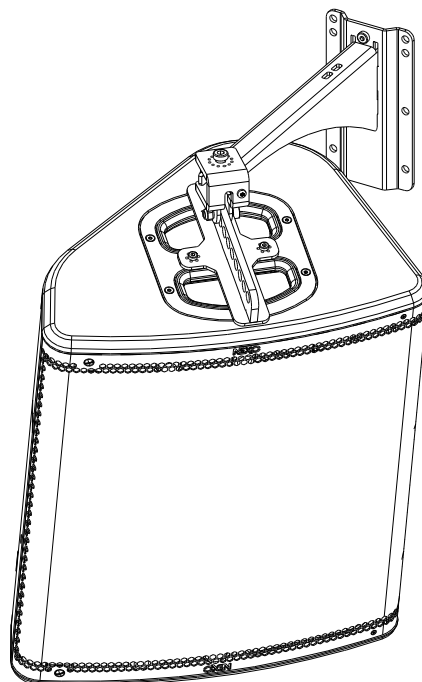

Fixing hanging bracket 330mm

Contents:

 <p>X1</p>	 <p>X1</p>	 <p>X1 M10 x 35</p>	 <p>X1 M8 x 10</p>
---	---	---	---

Weight: 1.8 kg / 4 lb

nexo-sa.com

ZA du Pre de la Dame Jeanne
60128 PLAILLY - France

- Read this document before using.
- Keep this document.
- Observe all warnings and cautions.

Dimensions:

Safety Notes:

Please, select screws and mounting location supporting 4 times the system weight.
Inspect bolted assemblies periodically.

Use:

Mount the wall plate. Place the arm in the wall plate.

Lock with the provided screw.

With P12 / HBRK or VBRK

With ePS10 / BUMP / WMADAPT

- NEXO cannot accept responsibility for accidents caused by any factor other than defects in this product itself.
- Please check the web site nexo-sa.com for the latest update.