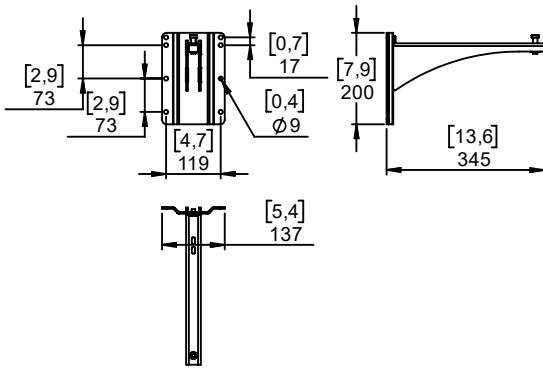

Fixing hanging bracket 330mm

Contents:

 <p>X1</p>	 <p>X1</p>	 <p>X1 M10 x 35</p>	 <p>X1 M8 x 10</p>
---	---	---	---

Weight: 1.8 kg / 4 lb

nexo-sa.com

ZA du Pre de la Dame Jeanne
60128 PLAILLY - France

- Read this document before using.
- Keep this document.
- Observe all warnings and cautions.

Dimensions:

Safety Notes:

Please, select screws and mounting location supporting 4 times the system weight.
Inspect bolted assemblies periodically.

Use:

Mount the wall plate. Place the arm in the wall plate.