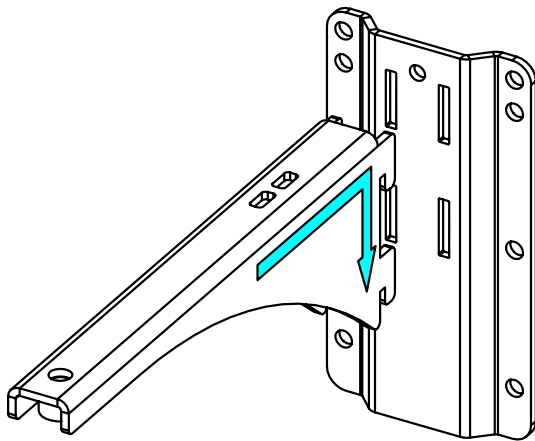

- Read this document before using.
- Keep this document.
- Observe all warnings and cautions.

**Dimensions:**

**Safety Notes:**

Please, select screws and mounting location supporting 4 times the system weight.  
Inspect bolted assemblies periodically.

**Use:**

Mount the wall plate. Place the arm in the wall plate.

Lock with the provided screw.

With P10 / HBRK or VBRK

With ePS8 / BUMP / WMADAPT

- NEXO cannot accept responsibility for accidents caused by any factor other than defects in this product itself.
- Please check the web site [nexo-sa.com](http://nexo-sa.com) for the latest update.