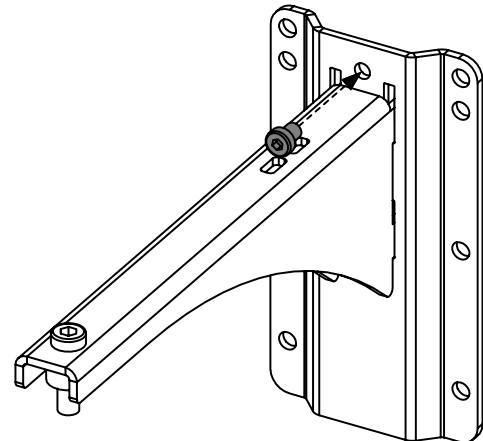

- Read this document before using.
- Keep this document.
- Observe all warnings and cautions.

**Dimensions:**

**Safety Notes:**

Please, select screws and mounting location supporting 4 times the system weight.  
Inspect bolted assemblies periodically.

**Use:**

Mount the wall plate. Place the arm in the wall plate.

Lock with the provided screw.

With P10 / HBRK or VBRK

With ePS8 / BUMP / WMADAPT

- NEXO cannot accept responsibility for accidents caused by any factor other than defects in this product itself.
- Please check the web site [nexo-sa.com](http://nexo-sa.com) for the latest update.