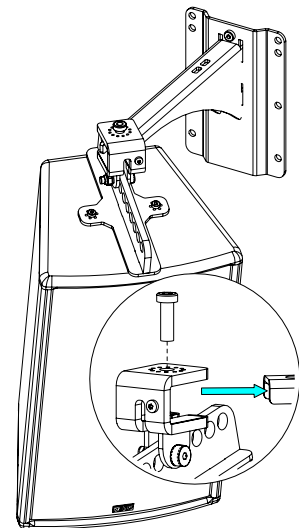

- Read this document before using.
- Keep this document.
- Observe all warnings and cautions.

**Dimensions:**

**Safety Notes:**

Please, select screws and mounting location supporting 4 times the system weight.  
Inspect bolted assemblies periodically.

**Use:**

Mount the wall plate. Place the arm in the wall plate.

Lock with the provided screw.

With P10 / HBRK or VBRK

With ePS8 / BUMP / WMADAPT

- NEXO cannot accept responsibility for accidents caused by any factor other than defects in this product itself.
- Please check the web site [nexo-sa.com](http://nexo-sa.com) for the latest update.