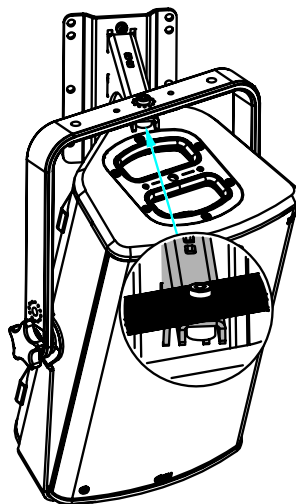

- Read this document before using.
- Keep this document.
- Observe all warnings and cautions.

**Dimensions:**

**Safety Notes:**

Please, select screws and mounting location supporting 4 times the system weight.  
Inspect bolted assemblies periodically.

**Use:**

Mount the wall plate. Place the arm in the wall plate.

Lock with the provided screw.

With P10 / HBRK or VBRK

With ePS8 / BUMP / WMADAPT

- NEXO cannot accept responsibility for accidents caused by any factor other than defects in this product itself.
- Please check the web site [nexo-sa.com](http://nexo-sa.com) for the latest update.