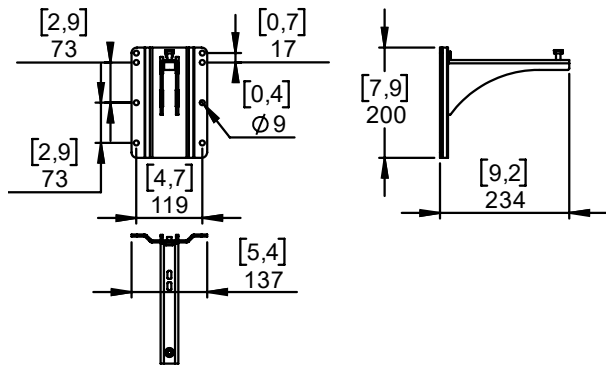

Dimensions:

Safety Notes:

Please, select screws and mounting location supporting 4 times the system weight.
Inspect bolted assemblies periodically.

Use:

Mount the wall plate. Place the arm in the wall plate.

Lock with the provided screw.