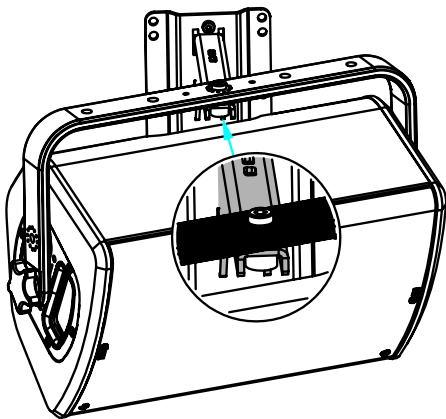

**Use:**

Mount the wall plate. Place the arm in the wall plate.

Lock with the provided screw.

With P10 / HBRK or VBRK

With ePS8 / BUMP / WMADAPT

- NEXO cannot accept responsibility for accidents caused by any factor other than defects in this product itself.
- Please check the web site [nexo-sa.com](http://nexo-sa.com) for the latest update.