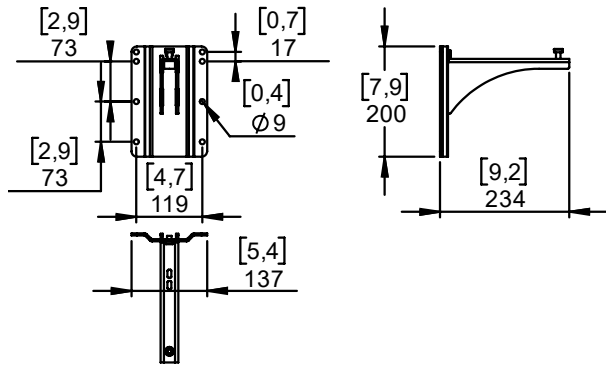

## Potence murale 200mm

### Contenu :

<p>X1</p> 	<p>X1</p> 	<p>X1 M10 x 35</p> 	<p>X1 M8 x 10</p> 
---	---	---	---

Poids : 1.6 kg / 3.5 lb

## Dimensions: