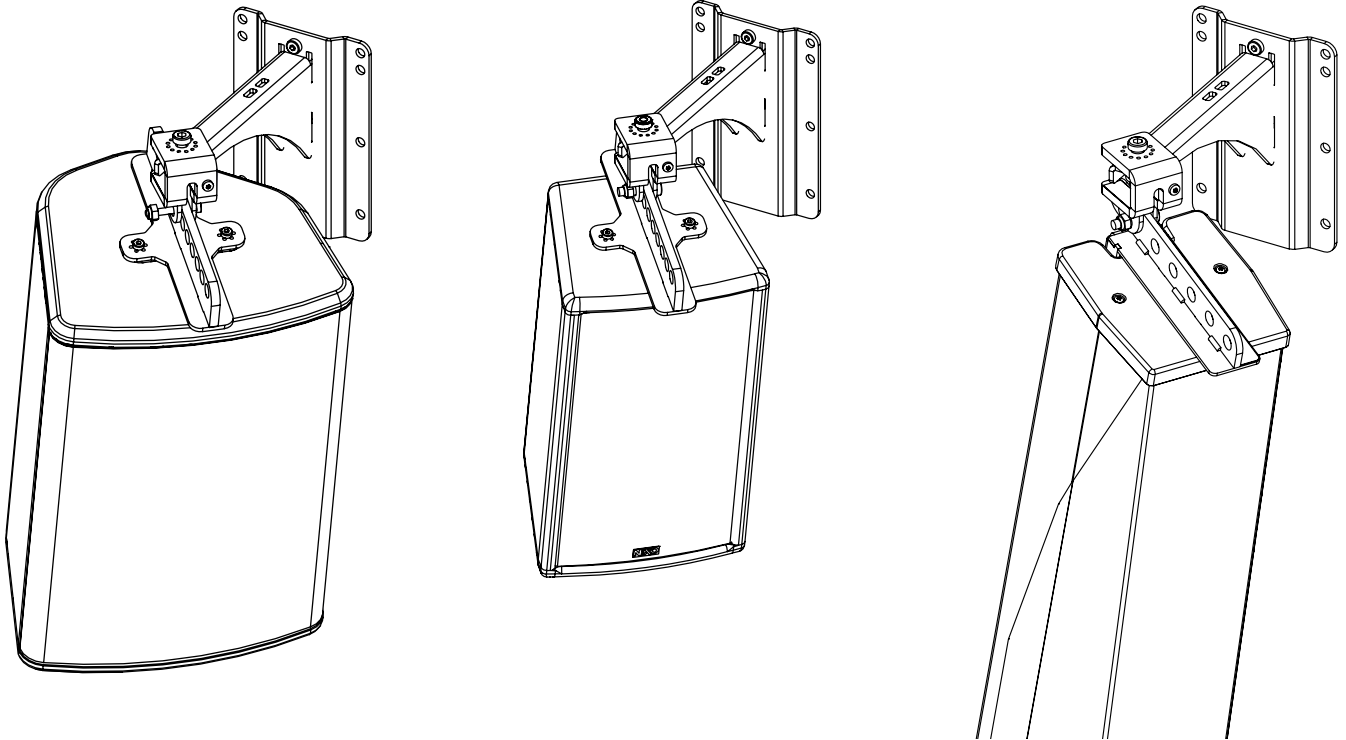

## Potence murale 200mm

### Contenu :

<p>X1</p> 	<p>X1</p> 	<p>X1 M10 x 35</p> 	<p>X1 M8 x 10</p> 
---	---	---	---

Poids : 1.6 kg / 3.5 lb

## Dimensions: