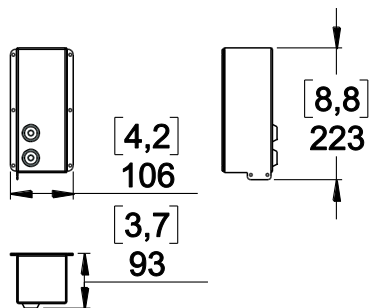

IP54 Connector Box PS15R2 – GEOS12

Contents:

<p>X1</p> 	<p>X1</p> 	<p>X2</p> 
---	---	---

Weight: 0.9 kg / 2 lb

Dimensions:

Positioning the gasket

Use:

- Remove the 6 screws of the connector panel;
- Positioning the connector – Pass the cable in the plastic ring – Fix with the connector panel;