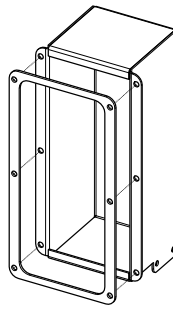

IP54 Connector Box PS15R2 – GEOS12

Contents:

<p>X1</p> 	<p>X1</p> 	<p>X2</p> 
---	---	---

Weight: 0.9 kg / 2 lb

Dimensions:

Positioning the gasket

Use:

- Remove the 6 screws of the connector panel;
- Positioning the connector – Pass the cable in the plastic ring – Fix with the connector panel;