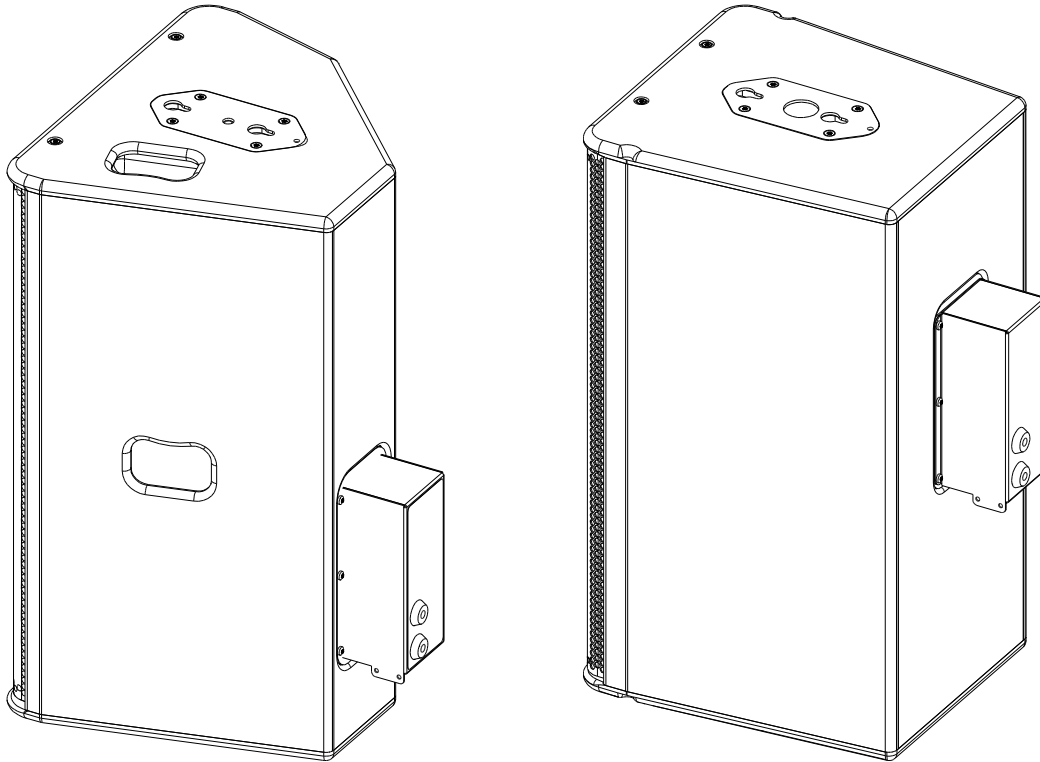

IP54 Connector Box PS15R2 – GEOS12

Contents:

<p>X1</p> 	<p>X1</p> 	<p>X2</p> 
---	---	---

Weight: 0.9 kg / 2 lb

Dimensions:

Positioning the gasket

Use:

- Remove the 6 screws of the connector panel;
- Positioning the connector – Pass the cable in the plastic ring – Fix with the connector panel;