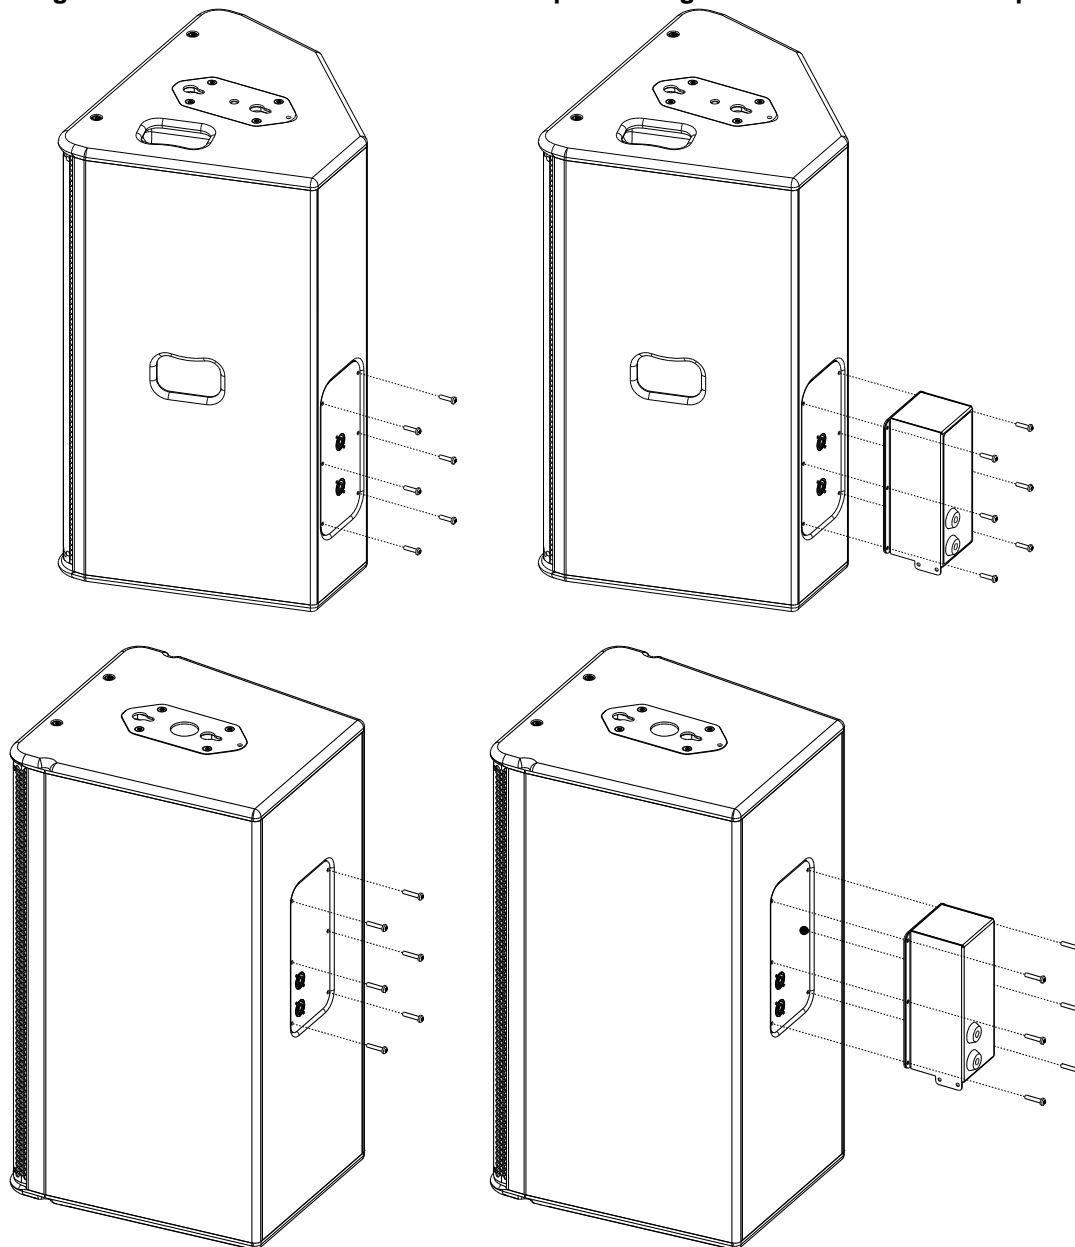

IP54 Connector Box PS15R2 – GEOS12

Contents:

<p>X1</p> 	<p>X1</p> 	<p>X2</p> 
---	---	---

Weight: 0.9 kg / 2 lb

Dimensions:

Positioning the gasket

Use:

- Remove the 6 screws of the connector panel;
- Positioning the connector – Pass the cable in the plastic ring – Fix with the connector panel;