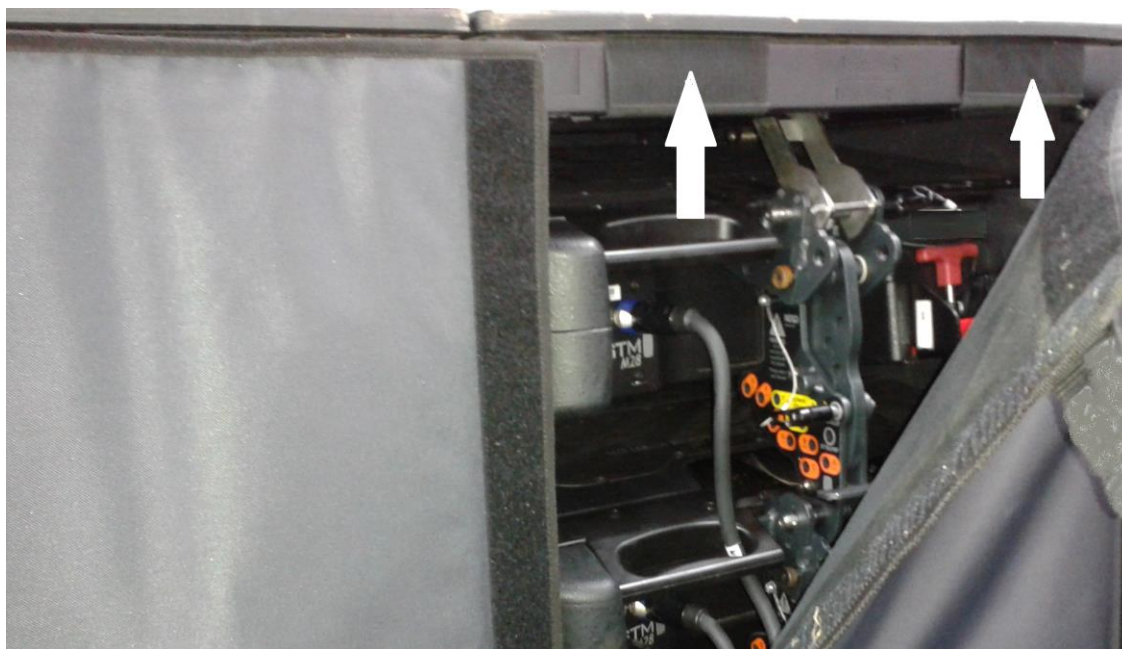

Cover 2x 6M28 on Dolly02

Contents:

Weight: 6.3 kg / 14 lb

Used with STT-DROOF

The cover is kept by 12 scratches on the roof.

The cover is folded to tidy up flat

You can change the front protection easily, and also use wood, metal,...