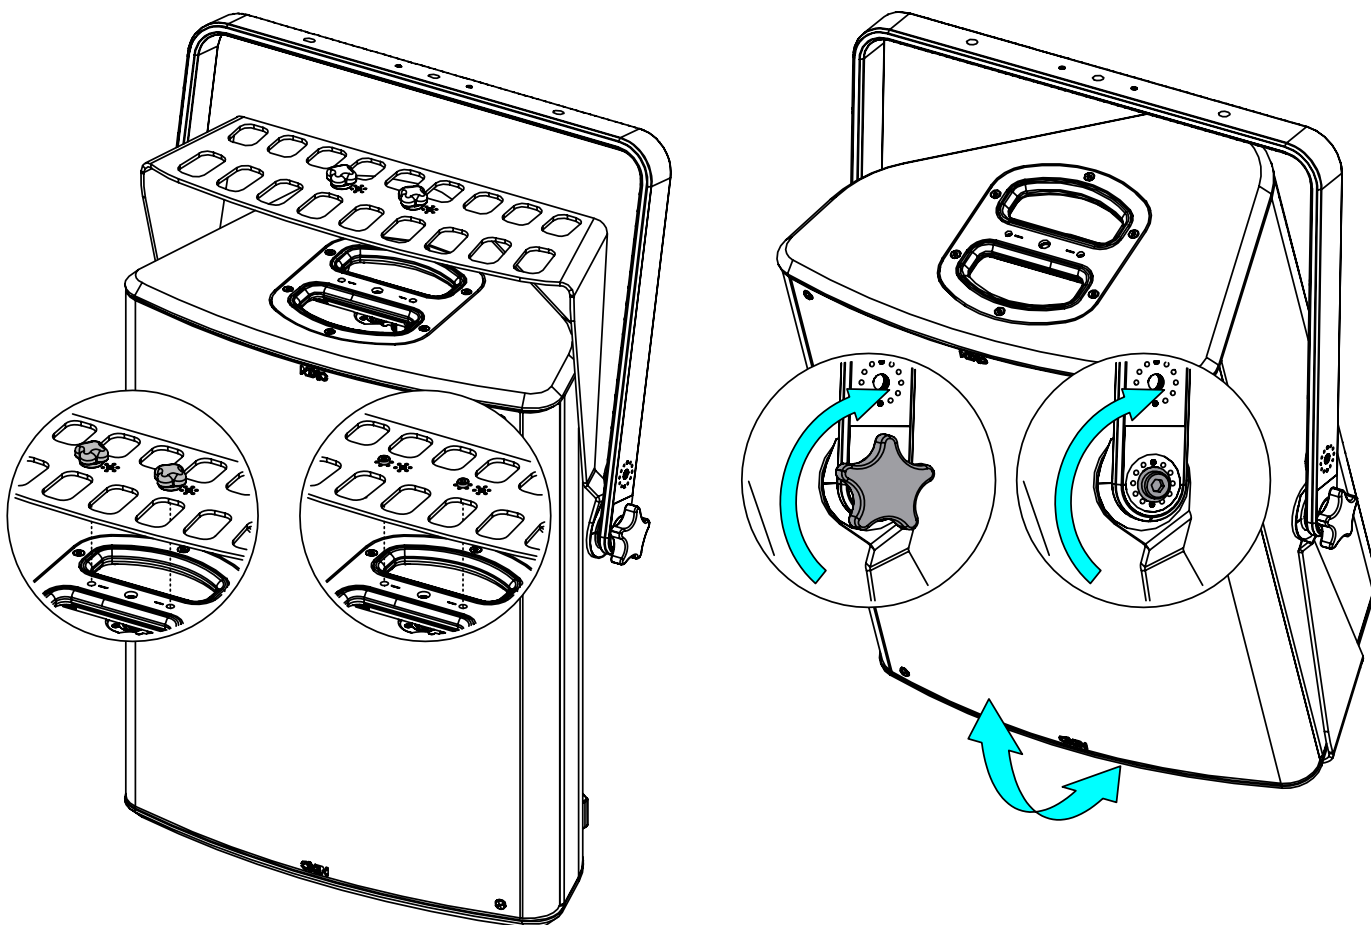

Vertical bracket for P15

Contents:

X1	X2	X2	X2	X2
	KNOBM6-P3195 	VXTCHC-P4452 	VXTCHC-P4449 	VRA10N (M10)

Weight: 4.6 kg / 10.2 lb

nexo-sa.com
ZA du Pre de la Dame Jeanne
60128 PLAILLY - France

- Read this document before using.
- Keep this document.
- Observe all warnings and cautions.

Dimensions:

Safety

For permanent installation, use the provided thread lock coated screws.
 Please, select screws and mounting location supporting 4 times the system weight.
 The cradle must always be under the cabinet!

Use:

Place VBRK15 on P15, use only fasteners provided. Tight properly.

Adjust the P15 and tight properly on the sides, use only fasteners provided.

Read instructions to use with CLADAPT or PLADAPT

- NEXO cannot accept responsibility for accidents caused by any factor other than defects in this product itself.
- Please check the web site nexo-sa.com for the latest update.