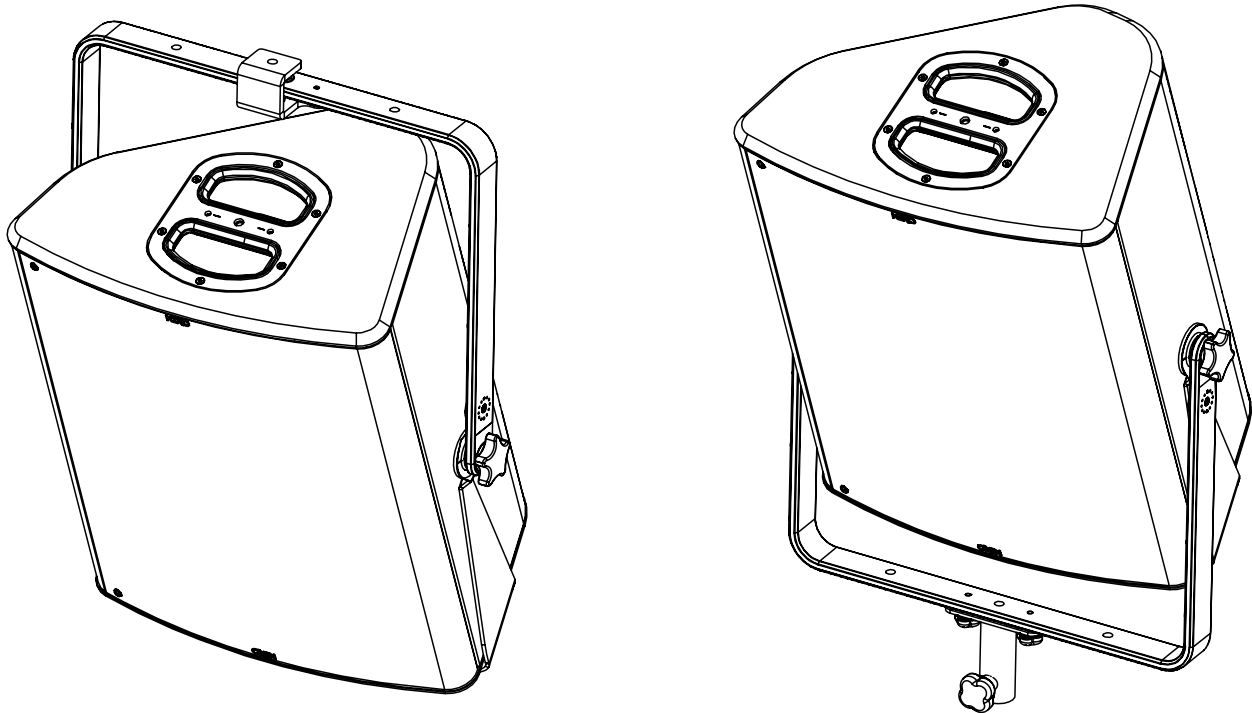

Vertical bracket for P15

Contents:

X1	X2	X2	X2	X2
	KNOBM6-P3195 	VXTCHC-P4452 	VXTCHC-P4449 	VRA10N (M10)

Weight: 4.6 kg / 10.2 lb

nexo-sa.com
ZA du Pre de la Dame Jeanne
60128 PLAILLY - France

- Read this document before using.
- Keep this document.
- Observe all warnings and cautions.

Dimensions:

Safety

For permanent installation, use the provided thread lock coated screws.
 Please, select screws and mounting location supporting 4 times the system weight.
 The cradle must always be under the cabinet!

Use:

Place VBRK15 on P15, use only fasteners provided. Tight properly.

Adjust the P15 and tight properly on the sides, use only fasteners provided.

Read instructions to use with CLADAPT or PLADAPT

- NEXO cannot accept responsibility for accidents caused by any factor other than defects in this product itself.
- Please check the web site nexo-sa.com for the latest update.