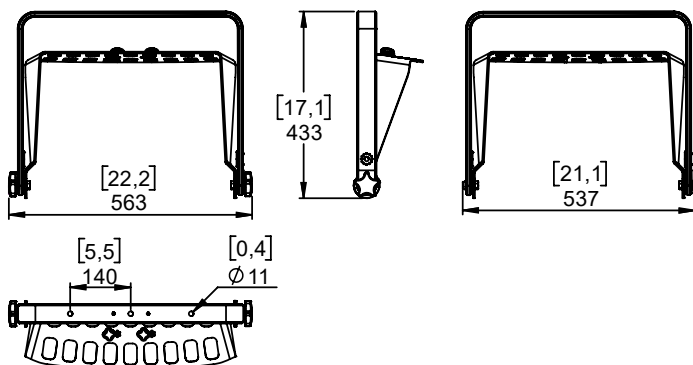

Vertical bracket for P15

Contents:

X1	X2	X2	X2	X2
	KNOBM6-P3195 	VXTCHC-P4452 	VXTCHC-P4449 	VRA10N (M10)

Weight: 4.6 kg / 10.2 lb

nexo-sa.com
ZA du Pre de la Dame Jeanne
60128 PLAILLY - France

- Read this document before using.
- Keep this document.
- Observe all warnings and cautions.

Dimensions:

Safety

For permanent installation, use the provided thread lock coated screws.
 Please, select screws and mounting location supporting 4 times the system weight.
 The cradle must always be under the cabinet!

Use:

Place VBRK15 on P15, use only fasteners provided. Tight properly.

Adjust the P15 and tight properly on the sides, use only fasteners provided.

Read instructions to use with CLADAPT or PLADAPT

- NEXO cannot accept responsibility for accidents caused by any factor other than defects in this product itself.
- Please check the web site nexo-sa.com for the latest update.