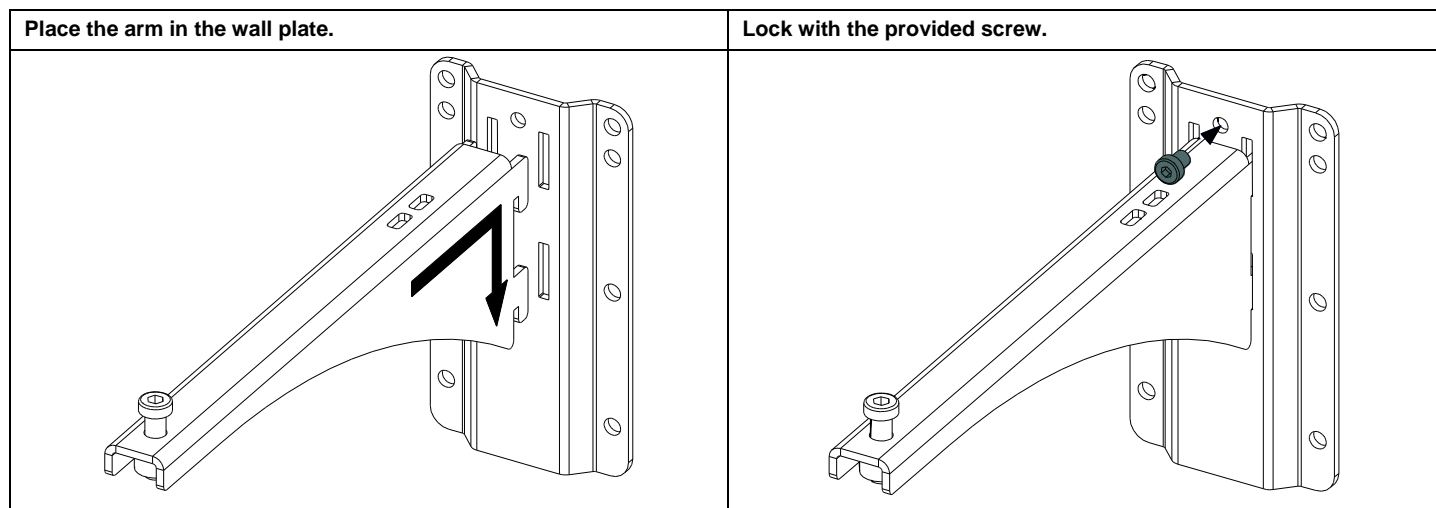

Wallmount for P12

Contents:

Weight: 1.8 kg / 4 lb

Dimensions:

Use:

**Please, select screws and mounting location supporting 4 times the system weight.
Mount the wall plate.**

- NEXO cannot accept responsibility for accidents caused by any factor other than defects in this product itself.
- Please check the web site nexo-sa.com for the latest update.