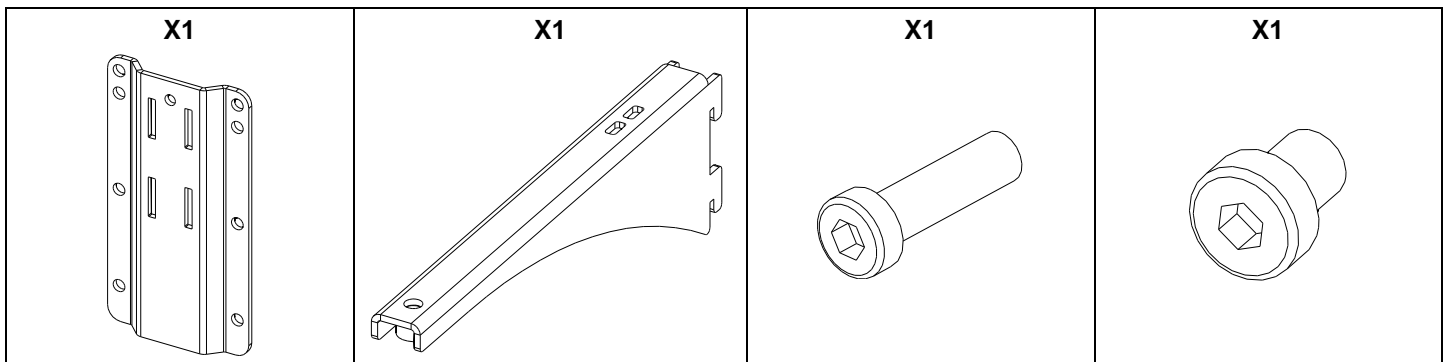

Wallmount for P12

Contents:

Weight: 1.8 kg / 4 lb

Dimensions:

Use:

**Please, select screws and mounting location supporting 4 times the system weight.
Mount the wall plate.**

- NEXO cannot accept responsibility for accidents caused by any factor other than defects in this product itself.
- Please check the web site nexo-sa.com for the latest update.