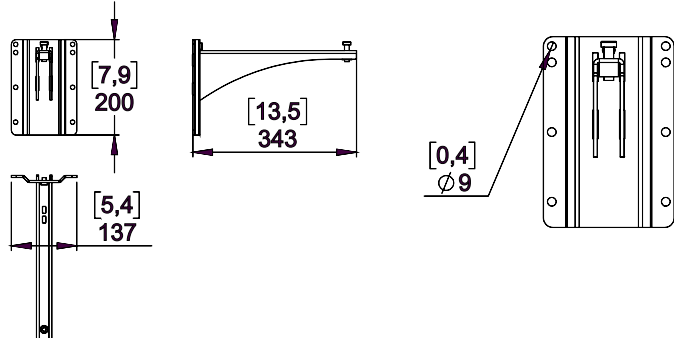

Wallmount for P12

Contents:

Weight: 1.8 kg / 4 lb

Dimensions:

Use:

**Please, select screws and mounting location supporting 4 times the system weight.
Mount the wall plate.**

- NEXO cannot accept responsibility for accidents caused by any factor other than defects in this product itself.
- Please check the web site nexo-sa.com for the latest update.