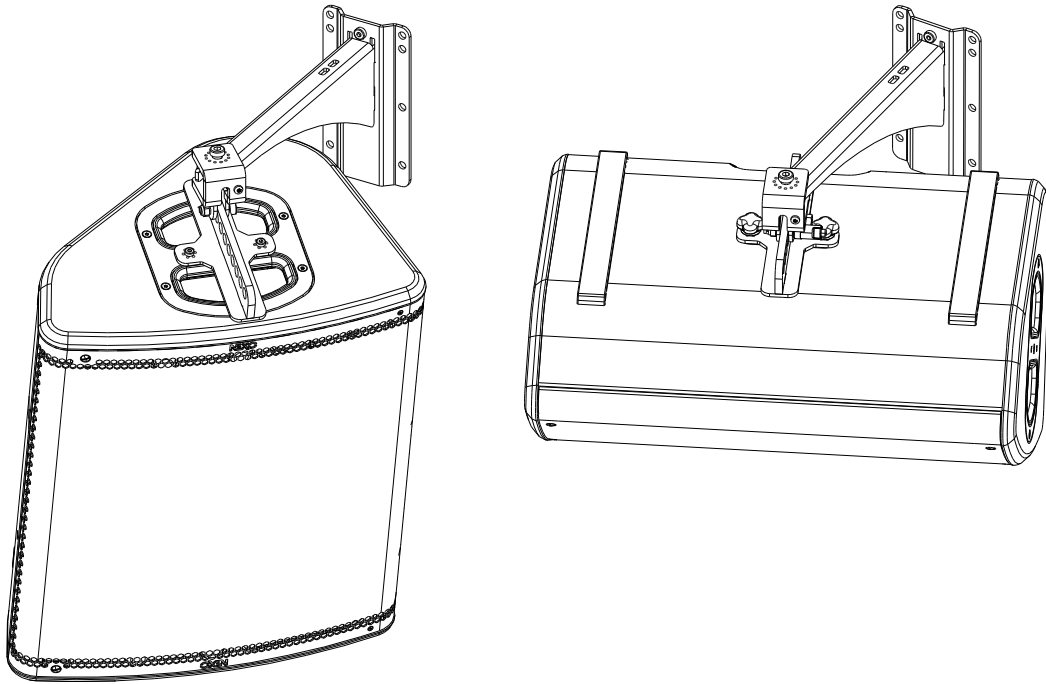

Wallmount for P12

Contents:

Weight: 1.8 kg / 4 lb

Dimensions:

Use:

**Please, select screws and mounting location supporting 4 times the system weight.
Mount the wall plate.**

- NEXO cannot accept responsibility for accidents caused by any factor other than defects in this product itself.
- Please check the web site nexo-sa.com for the latest update.