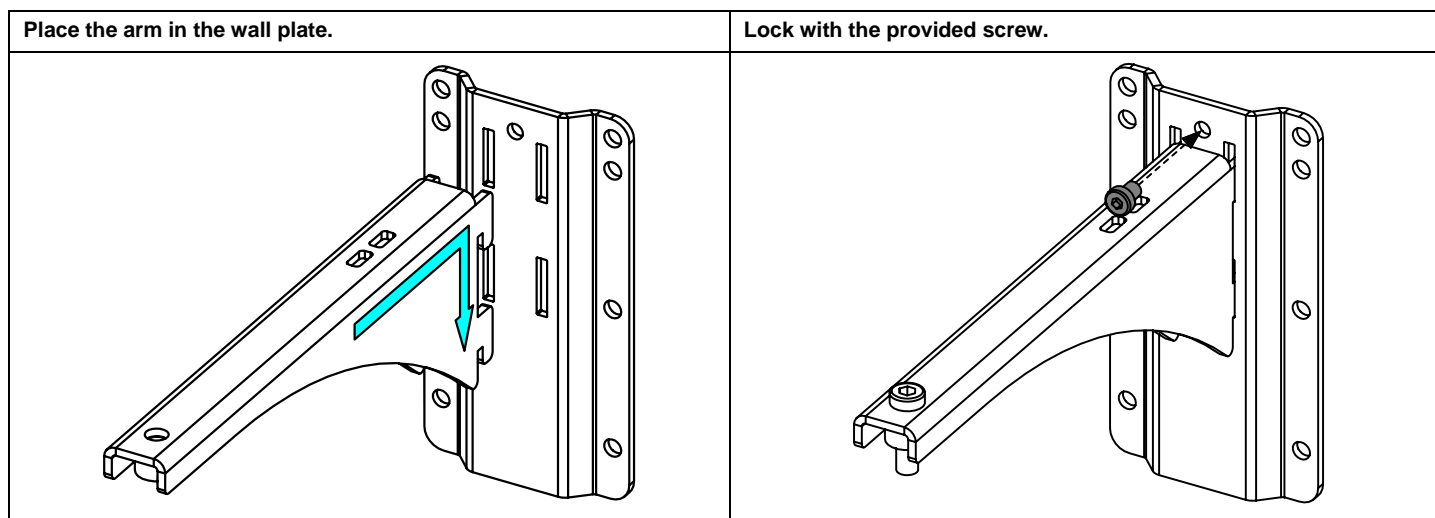

WallMount for P10

Contents:

<p>X1</p> 	<p>X1</p> 	<p>X1</p> 	<p>X1</p> 
---	---	--	---

Weight: 1.8 kg / 4.0 lb

nexo-sa.com
ZA du Pre de la Dame Jeanne
60128 PLAILLY - France

- Read this document before using.
- Keep this document.
- Observe all warnings and cautions.

Dimensions:

Use:

Please, select screws and mounting location supporting 4 times the system weight.
Mount the wall plate.

With HBRK or VBRK

- NEXO cannot accept responsibility for accidents caused by any factor other than defects in this product itself.
- Please check the web site nexo-sa.com for the latest update.