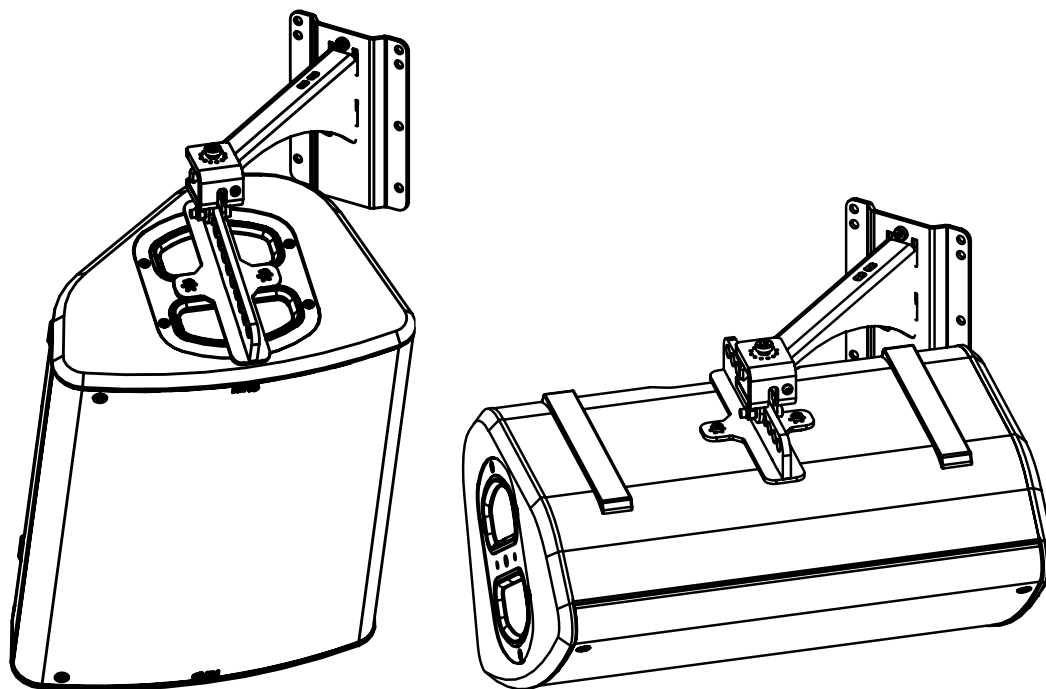

WallMount for P10

Contents:

<p>X1</p> 	<p>X1</p> 	<p>X1</p> 	<p>X1</p> 
---	---	--	---

Weight: 1.8 kg / 4.0 lb

nexo-sa.com
ZA du Pre de la Dame Jeanne
60128 PLAILLY - France

- Read this document before using.
- Keep this document.
- Observe all warnings and cautions.

Dimensions:

Use:

Please, select screws and mounting location supporting 4 times the system weight.
Mount the wall plate.

With HBRK or VBRK

- NEXO cannot accept responsibility for accidents caused by any factor other than defects in this product itself.
- Please check the web site nexo-sa.com for the latest update.