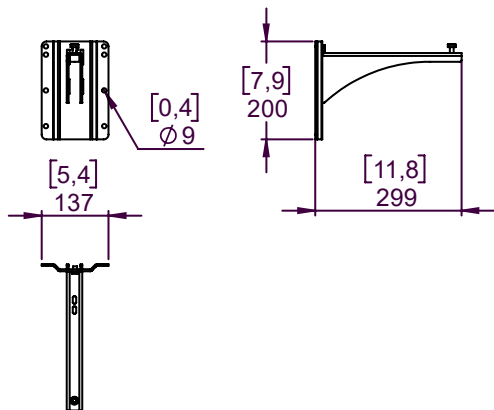

WallMount for P10

Contents:

<p>X1</p> 	<p>X1</p> 	<p>X1</p> 	<p>X1</p> 
---	---	--	---

Weight: 1.8 kg / 4.0 lb

nexo-sa.com
ZA du Pre de la Dame Jeanne
60128 PLAILLY - France

- Read this document before using.
- Keep this document.
- Observe all warnings and cautions.

Dimensions:

Use:

Please, select screws and mounting location supporting 4 times the system weight.
Mount the wall plate.

With HBRK or VBRK

- NEXO cannot accept responsibility for accidents caused by any factor other than defects in this product itself.
- Please check the web site nexo-sa.com for the latest update.