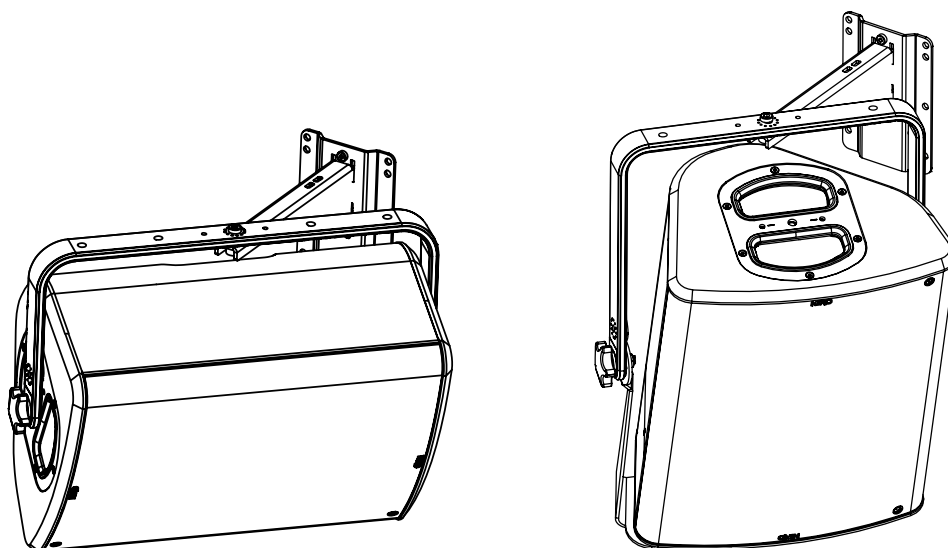

WallMount for P10

Contents:

<p>X1</p> 	<p>X1</p> 	<p>X1</p> 	<p>X1</p> 
---	---	--	---

Weight: 1.8 kg / 4.0 lb

nexo-sa.com
ZA du Pre de la Dame Jeanne
60128 PLAILLY - France

- Read this document before using.
- Keep this document.
- Observe all warnings and cautions.

Dimensions:

Use:

Please, select screws and mounting location supporting 4 times the system weight.
Mount the wall plate.

With HBRK or VBRK

- NEXO cannot accept responsibility for accidents caused by any factor other than defects in this product itself.
- Please check the web site nexo-sa.com for the latest update.