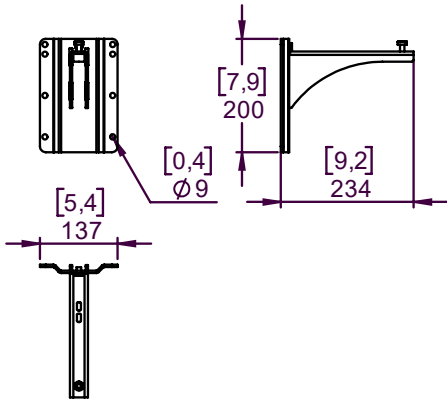

WallMount for P8

Contents:

 <p>X1</p>	 <p>X1</p>	 <p>X1</p>	 <p>X1</p>
-----------------------------------------------------------------------------------------------	-----------------------------------------------------------------------------------------------	------------------------------------------------------------------------------------------------	-------------------------------------------------------------------------------------------------

Weight: 1.6 kg / 3.5 lb

Dimensions:

Use:

Please, select screws and mounting location supporting 4 times the system weight.

Mount the wall plate.

With HBRK or VBRK

- NEXO cannot accept responsibility for accidents caused by any factor other than defects in this product itself.
- Please check the web site nexo-sa.com for the latest update.