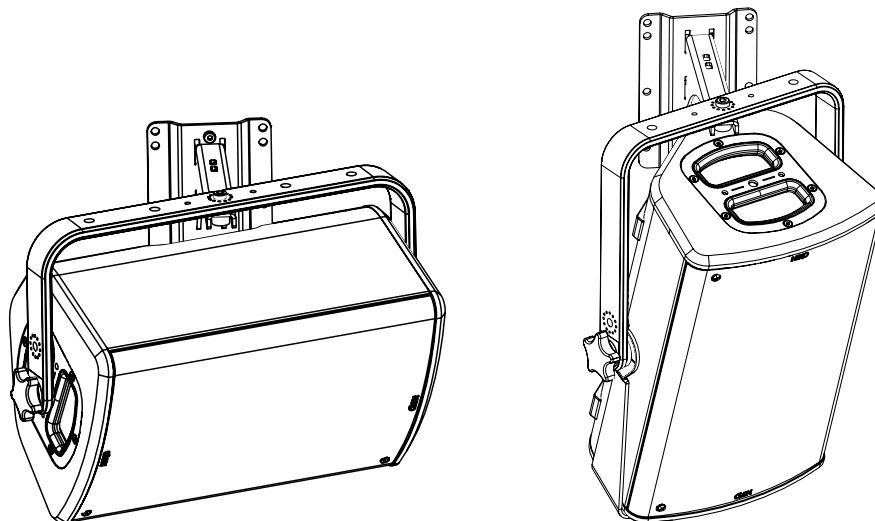

WallMount for P8

Contents:

 <p>X1</p>	 <p>X1</p>	 <p>X1</p>	 <p>X1</p>
-----------------------------------------------------------------------------------------------	-----------------------------------------------------------------------------------------------	------------------------------------------------------------------------------------------------	-------------------------------------------------------------------------------------------------

Weight: 1.6 kg / 3.5 lb

Dimensions:

Use:

Please, select screws and mounting location supporting 4 times the system weight.

Mount the wall plate.

With HBRK or VBRK

- NEXO cannot accept responsibility for accidents caused by any factor other than defects in this product itself.
- Please check the web site nexo-sa.com for the latest update.