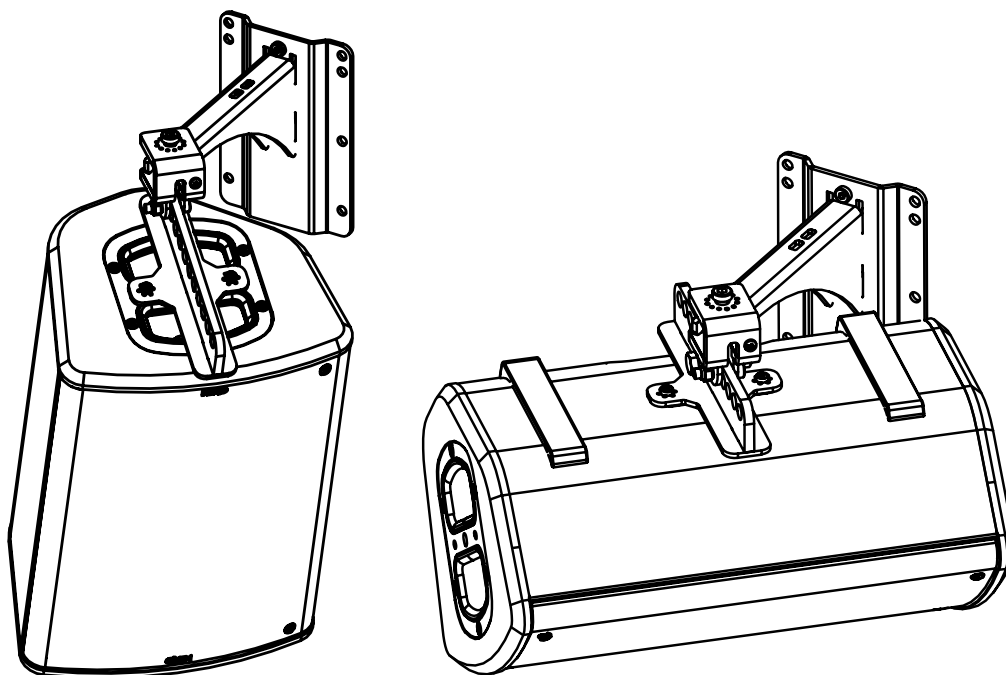

WallMount for P8

Contents:

 <p>X1</p>	 <p>X1</p>	 <p>X1</p>	 <p>X1</p>
-----------------------------------------------------------------------------------------------	-----------------------------------------------------------------------------------------------	------------------------------------------------------------------------------------------------	-------------------------------------------------------------------------------------------------

Weight: 1.6 kg / 3.5 lb

Dimensions:

Use:

Please, select screws and mounting location supporting 4 times the system weight.

Mount the wall plate.

With HBRK or VBRK

- NEXO cannot accept responsibility for accidents caused by any factor other than defects in this product itself.
- Please check the web site nexo-sa.com for the latest update.