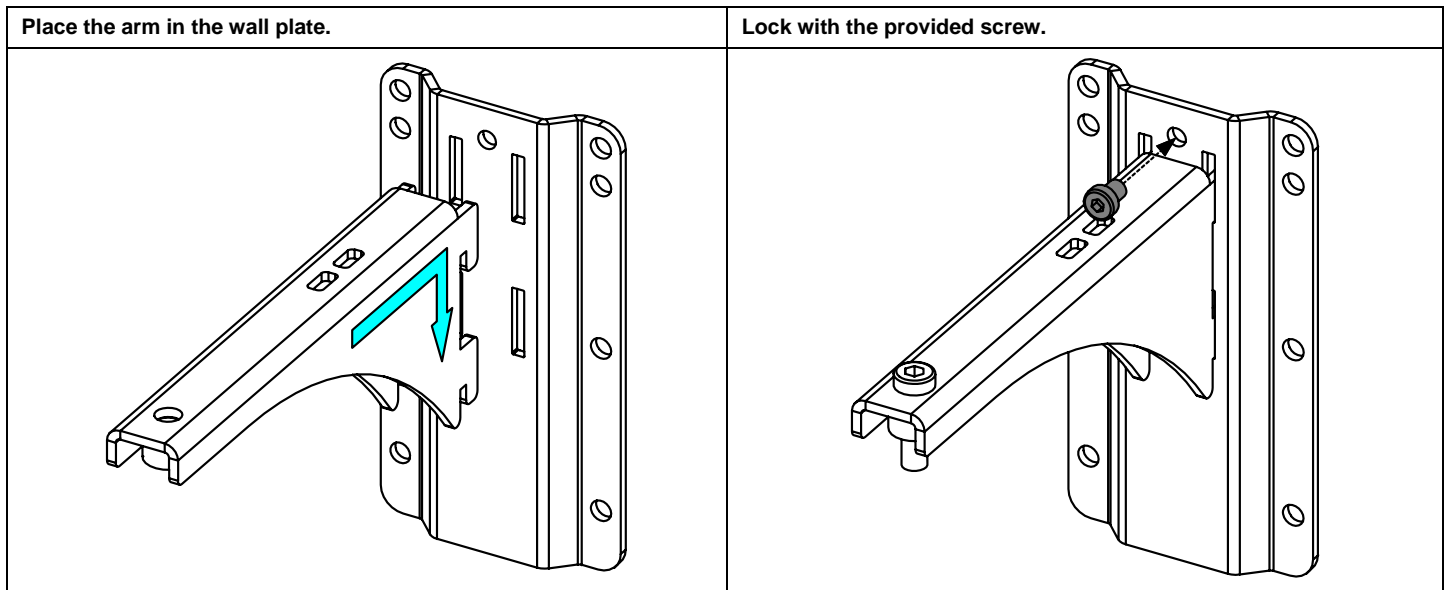

Weight: 1.6 kg / 3.5 lb

Dimensions:

Use:

Please, select screws and mounting location supporting 4 times the system weight.

Mount the wall plate.

With HBRK or VBRK

- NEXO cannot accept responsibility for accidents caused by any factor other than defects in this product itself.
- Please check the web site nexo-sa.com for the latest update.