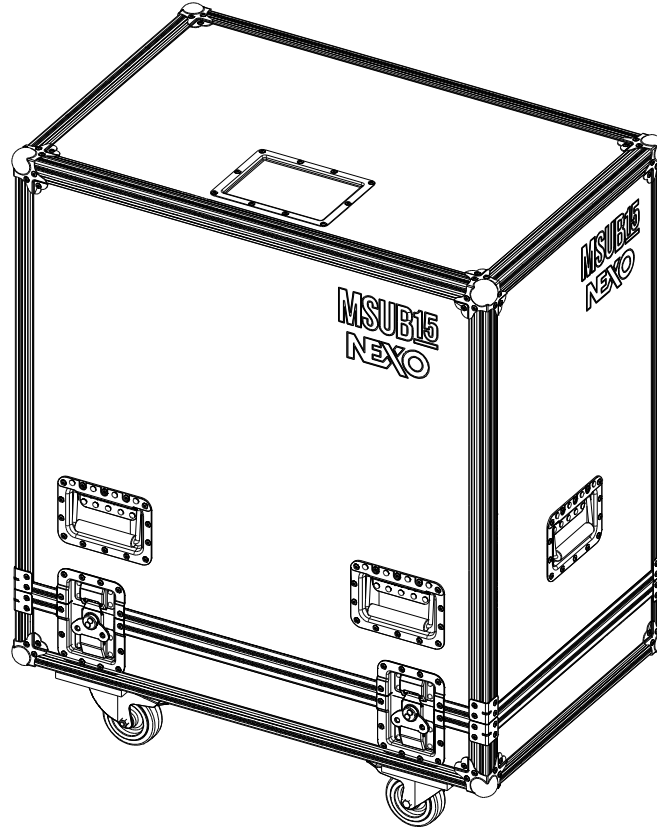

Flight Case for 2x MSUB15

Dimensions:

Weight: 43 kg / 95 lb

Use:

Easy access for accessories assembly.

Easy access to connectors.

- NEXO cannot accept responsibility for accidents caused by any factor other than defects in this product itself.
- Please check the web site www.nexo-sa.com for the latest update.