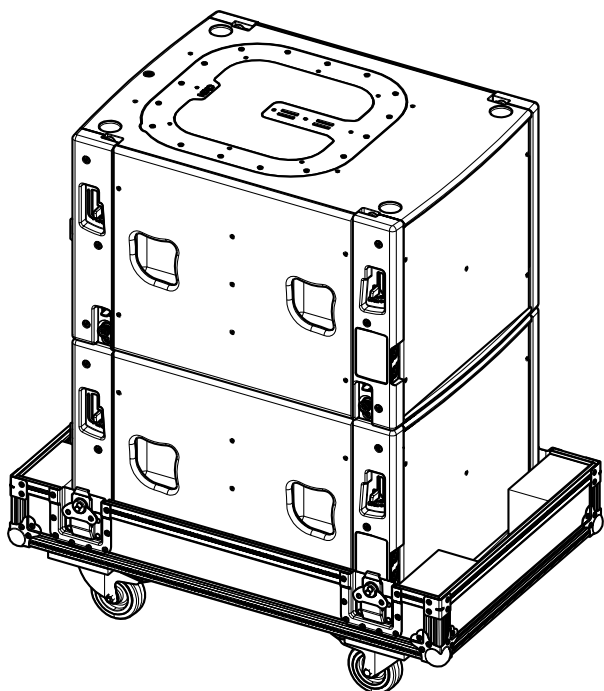

Flight Case for 2x MSUB15

Dimensions:

Weight: 43 kg / 95 lb

Use:

Easy access for accessories assembly.

Easy access to connectors.

- NEXO cannot accept responsibility for accidents caused by any factor other than defects in this product itself.
- Please check the web site www.nexo-sa.com for the latest update.