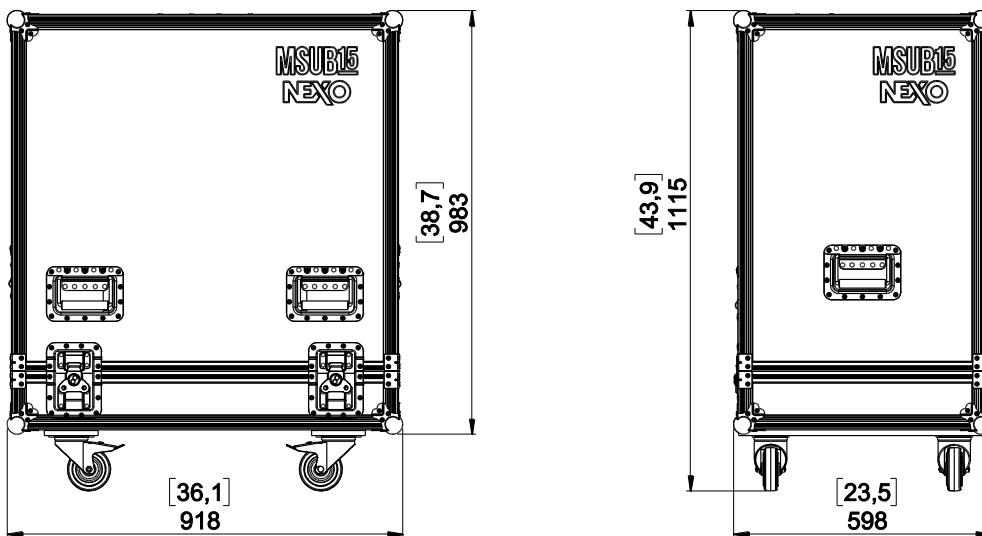

Flight Case for 2x MSUB15

Dimensions:

Weight: 43 kg / 95 lb

Use:

Easy access for accessories assembly.

Easy access to connectors.

- NEXO cannot accept responsibility for accidents caused by any factor other than defects in this product itself.
- Please check the web site www.nexo-sa.com for the latest update.