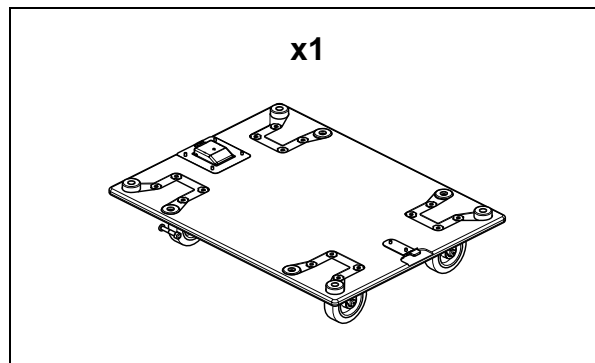

## LS18 Wheelboard

## Size / Dimensions:

Weight: 8 kg / 17 lb

- NEXO cannot accept responsibility for accidents caused by any factor other than defects in this product itself.
- Please check the web site [www.nexo-sa.com](http://www.nexo-sa.com) for the latest update.