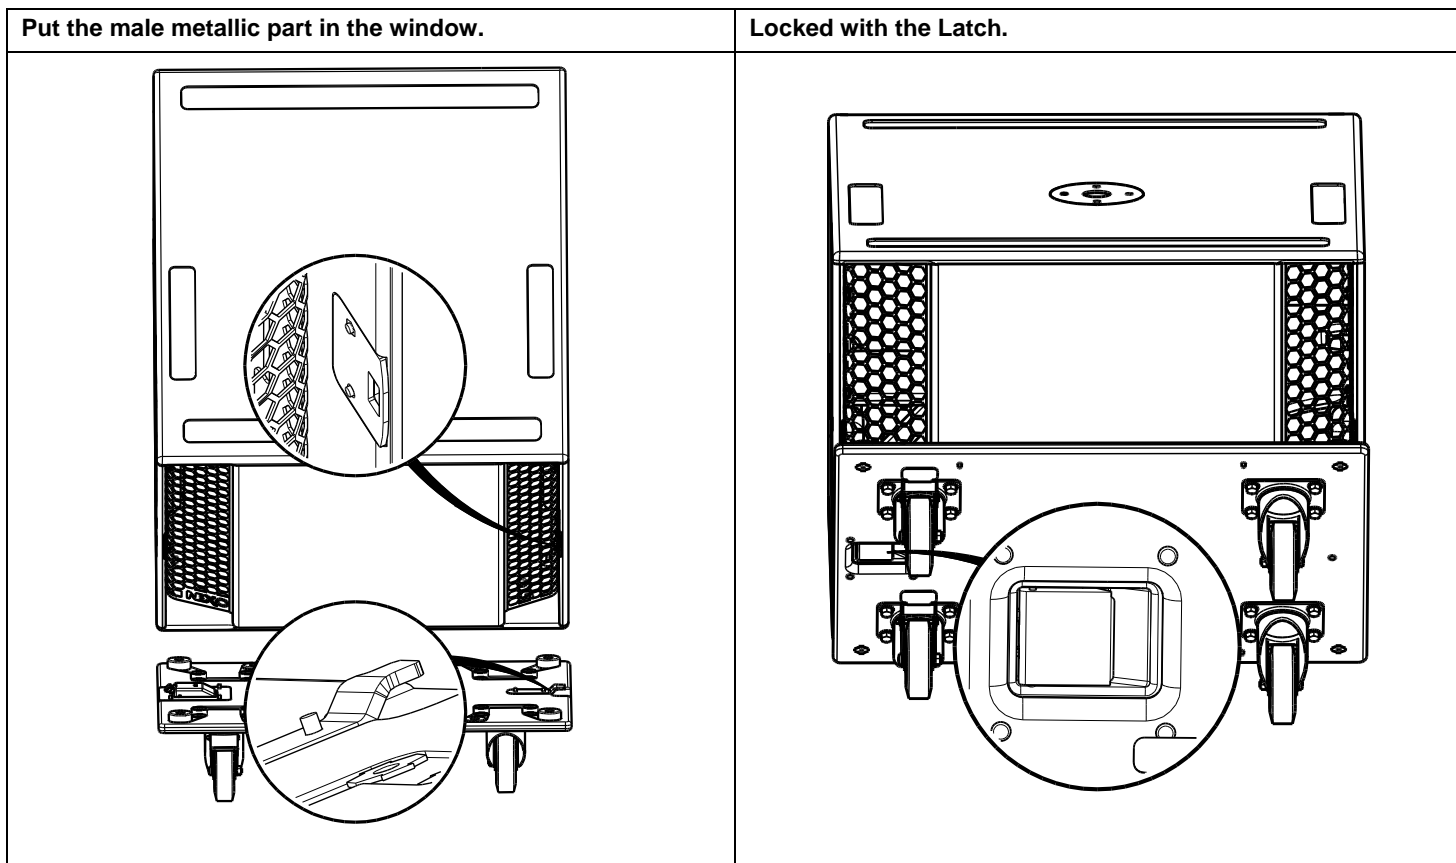

## LS18 Wheelboard

## Size / Dimensions:

Weight: 8 kg / 17 lb

- NEXO cannot accept responsibility for accidents caused by any factor other than defects in this product itself.
- Please check the web site [www.nexo-sa.com](http://www.nexo-sa.com) for the latest update.