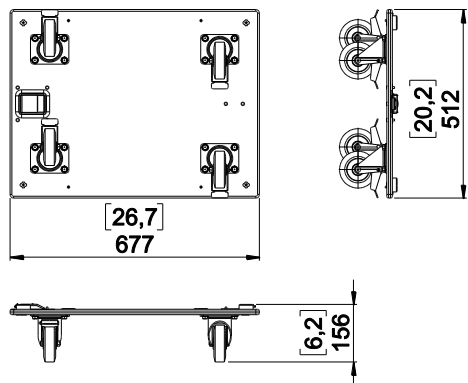

## LS18 Wheelboard

## Size / Dimensions:

Weight: 8 kg / 17 lb

- NEXO cannot accept responsibility for accidents caused by any factor other than defects in this product itself.
- Please check the web site [www.nexo-sa.com](http://www.nexo-sa.com) for the latest update.