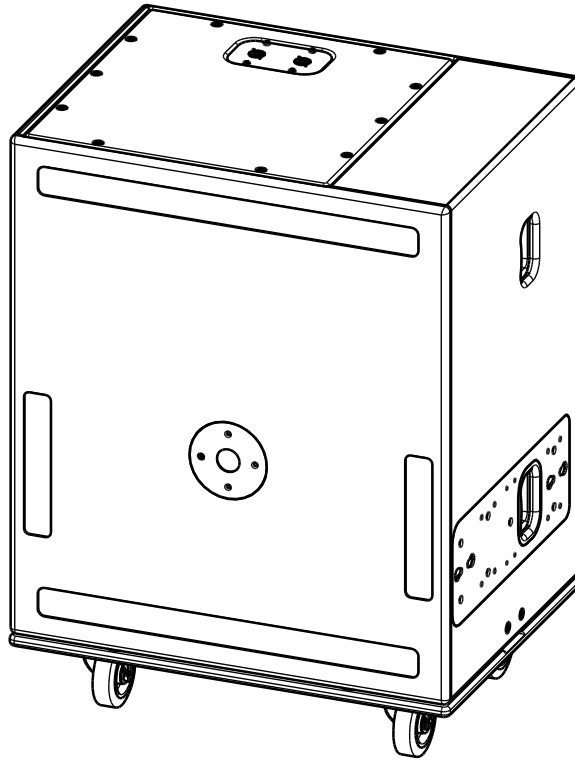

## LS18 Wheelboard

## Size / Dimensions:

Weight: 8 kg / 17 lb

- NEXO cannot accept responsibility for accidents caused by any factor other than defects in this product itself.
- Please check the web site [www.nexo-sa.com](http://www.nexo-sa.com) for the latest update.