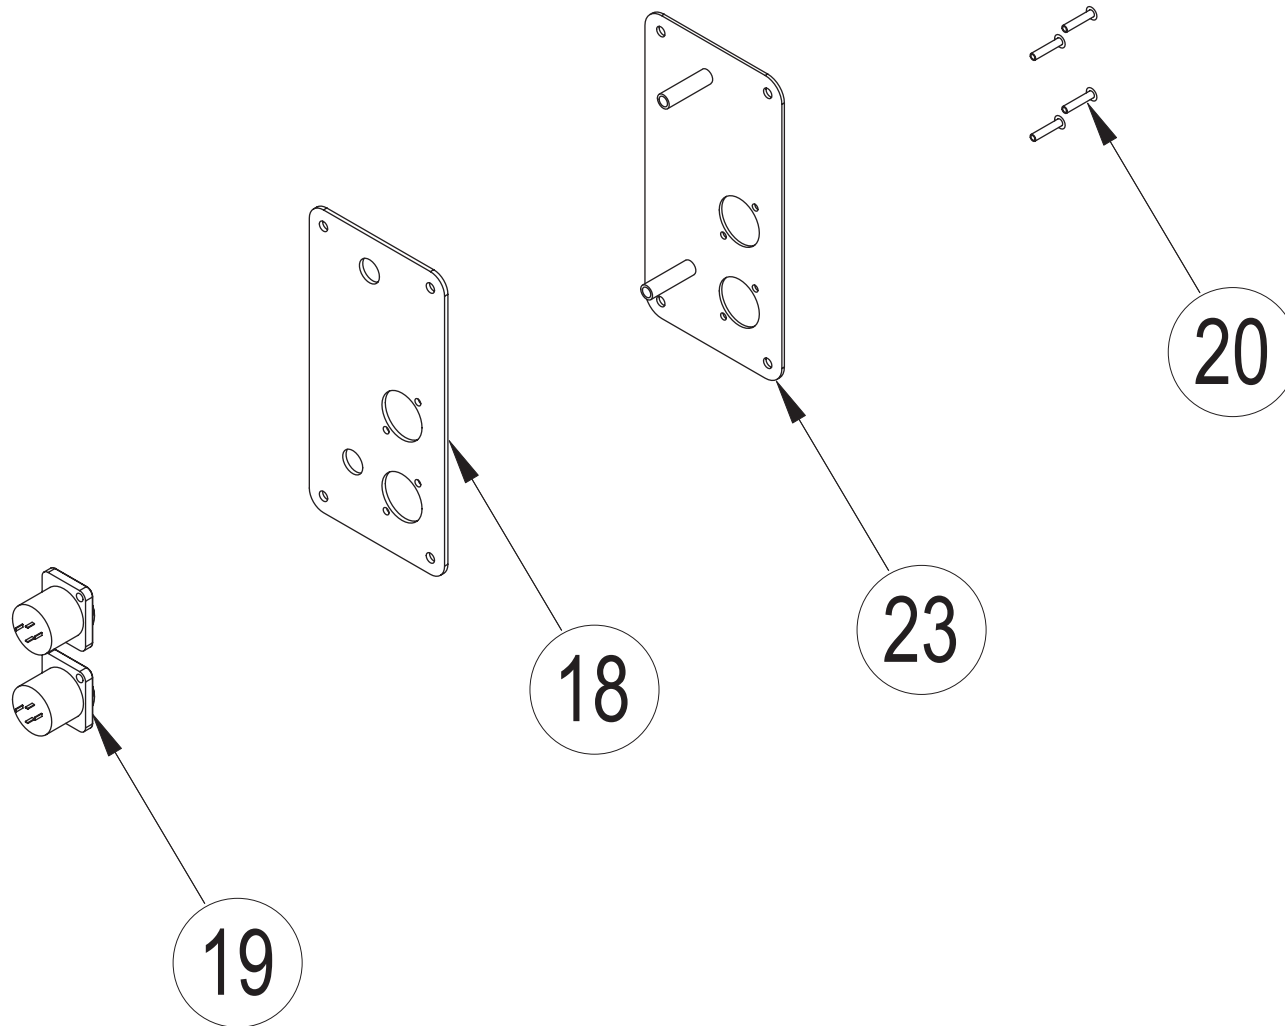

B.P.50107

95950 ROISSY Cedex

FRANCE

Email : gilbert.laporte@nexo.fr

NEXO

INNOVATE

LS 1200 EXPLODED VIEW

INNOVATE

LS 1200 CONNECTION PLATE VIEW

MARK	QUANTITY	ASSEMBLY	SUB ASSEMBLY	PART REFERENCE	DESIGNATION
LS.1200					
1	1	05EBLS12		05EBLS12	LS1200 EMPTY BOX
2	9			05VXTCX610N	BLACK TORX CYLINDRIC SCREW 6X10
3	1			05COVER1200	COVER LS1200
4	3			05VXTCC525N	BLACK TORX VBA TCC SCREW 5X25
5	13			05VXTCC540N	BLACK TORX VBA TCC SCREW 5X40
6	1			05JNEOP5X10	NEOPREN GASKET 5X10
7	1			05AMDOUILLS40	LS400 POLE MOUNTING PLATE
8	4			05VGRAF6	GRAF NUT 6mm
9	4			05VXTCFX616N	BLACK TORX FLAT HEAD SCREW 6X16 (x10)
10	1			05AMGLS1200	GRILL LS1200
11	1		05N1826B-6	05N1826B-6	BASS SPEAKER 18 " PREPARED
12	1			05N1826R/K	RECONE KIT HP 18"
13	1			05HPPLAQAR46	HP 18" REAR PLATE
14	1			05JPTZ46	18" SPEAKER GASKET
15	8			05VXTCX650N	BLACK TORX CYLINDRIC SCREW 6X10
16	8			05VGRAF6	GRAF NUT 6mm
17	1		05CNX1200	05CNX1200	CONNECTION PLATE FOR LS.1200 COMPLETE
18	1			JNEOHM+TPS10	GASKET CNX
19	2			05CNXNL4MP	SPEAKON NL4MP
20	4			05VRIV3.216N	ALUMINIUM RIVET BLACK 3.12X16
21	4			05VXCHB416N	BLACK TORX BUTTON HEAD SCREW 4X16 (x10)
22	4			05VGRAF4	GRAF NUT 4mm
23	1			05CNXLS	CONNECTION PLATE WITH ARTWORK