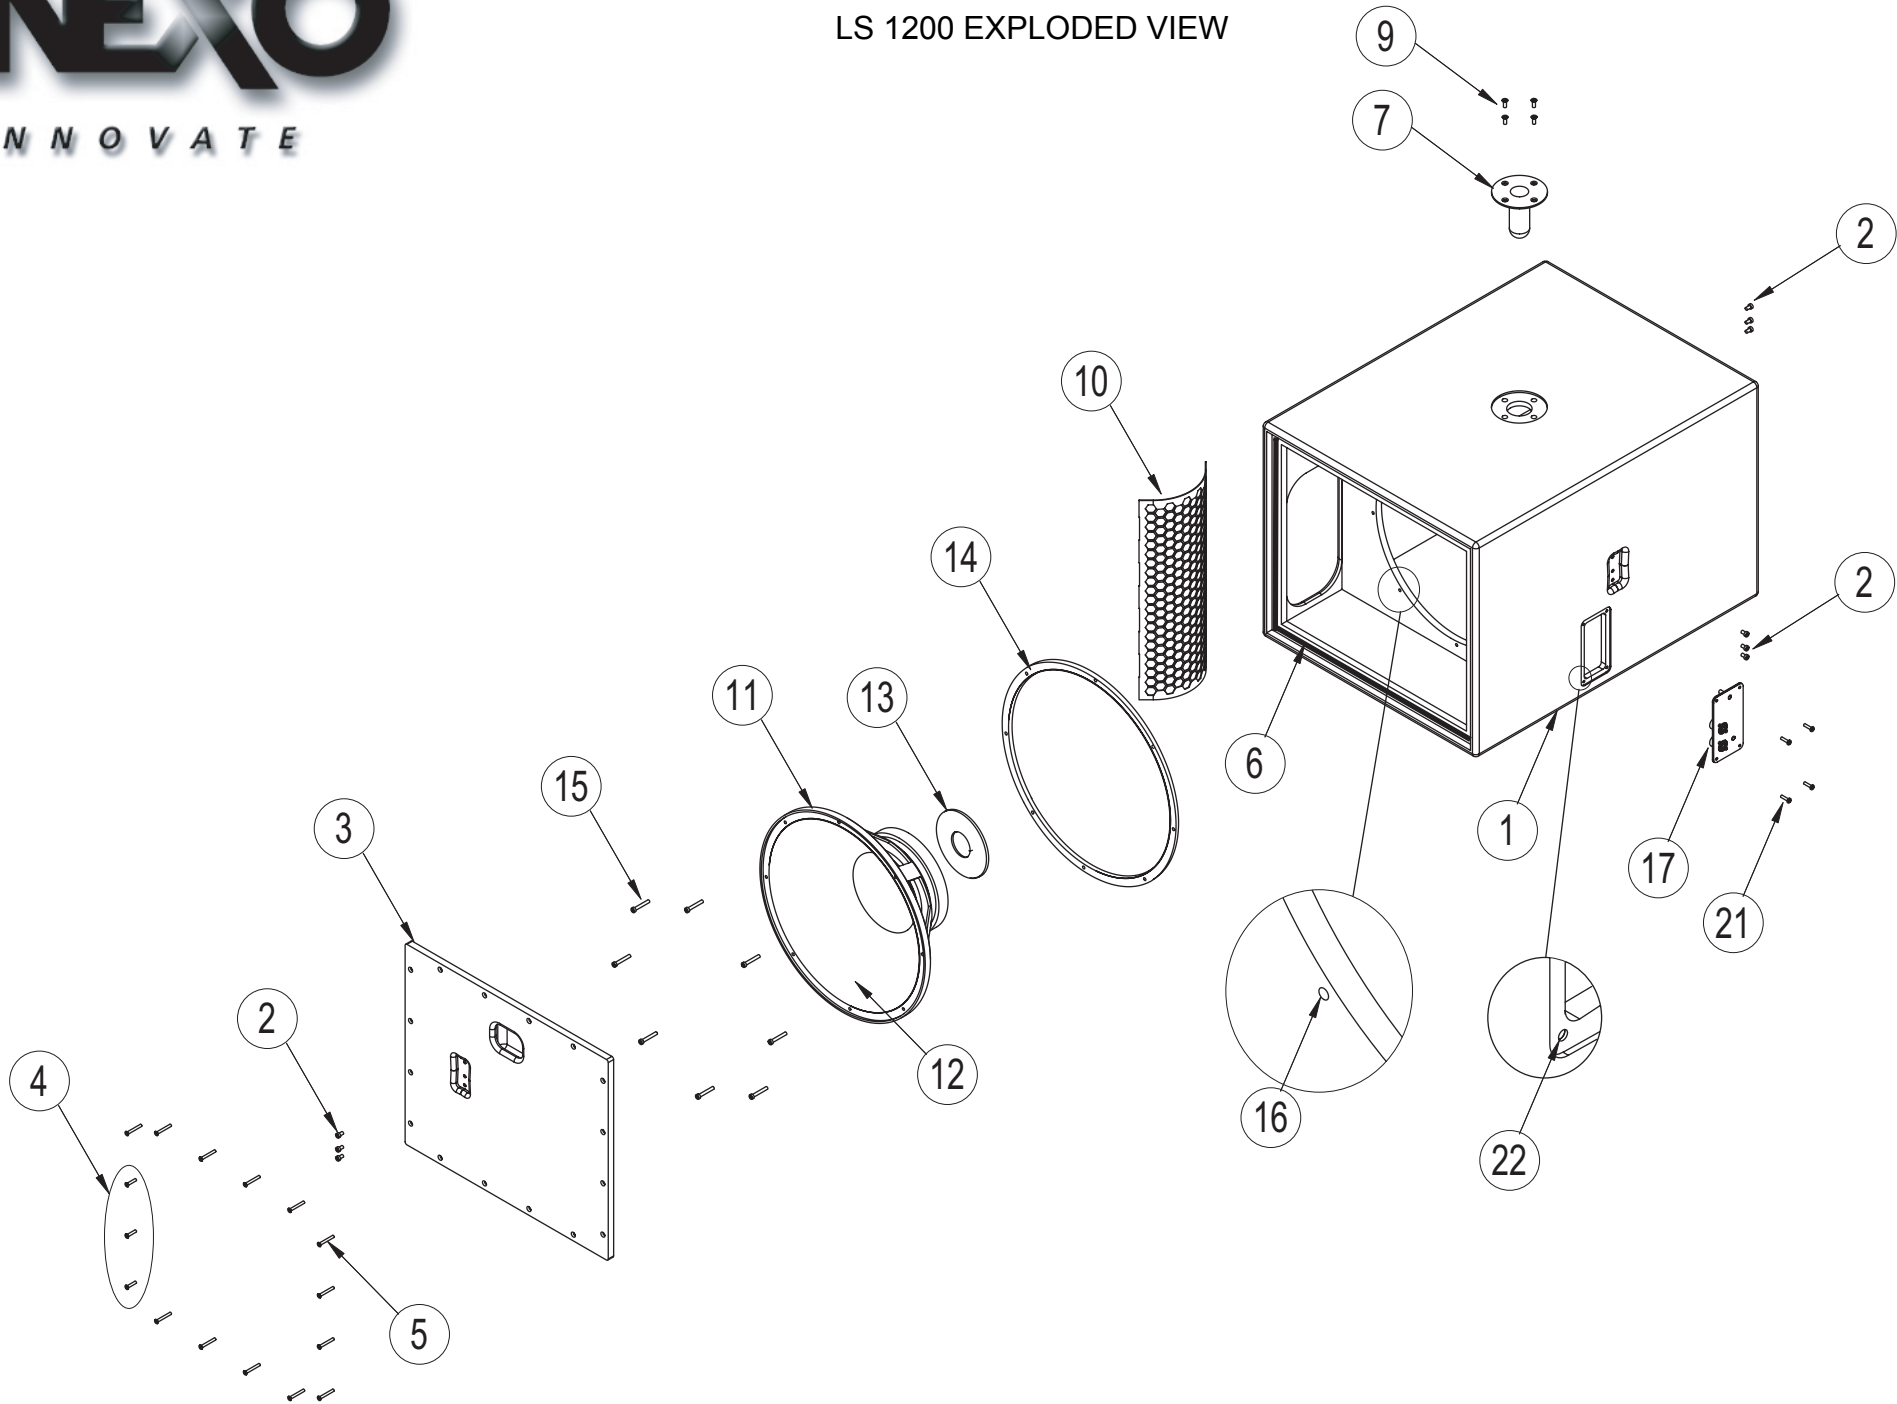

NEXO

INNOVATE

LS 1200 EXPLODED VIEW