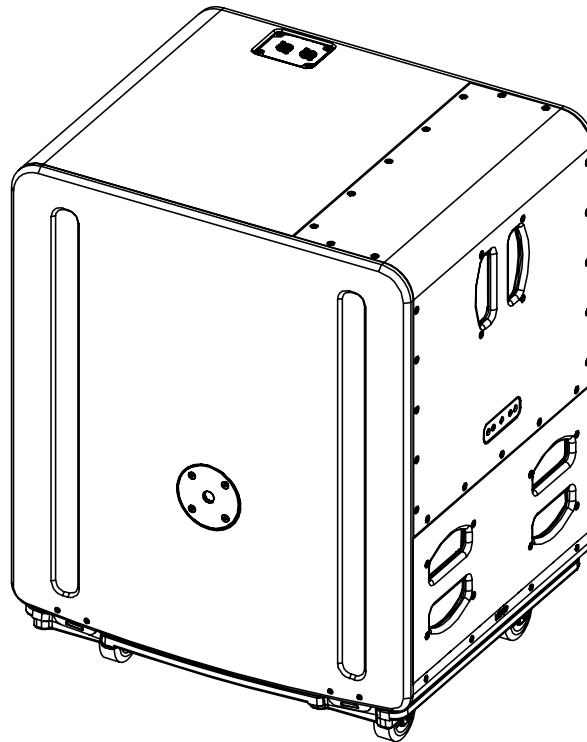

Wheelboard for L18

Contents:

Weight: 8 kg / 17.6 lb

Dimensions:

Use:

<ul style="list-style-type: none"> • Push the 2 latches to unlock the Wheelboard. • Pull up the Wheelboard towards you. 	
<p>Insert the 2 metal brackets in the spigots.</p>	<p>Push the 2 latches and lock the Wheelboard.</p>