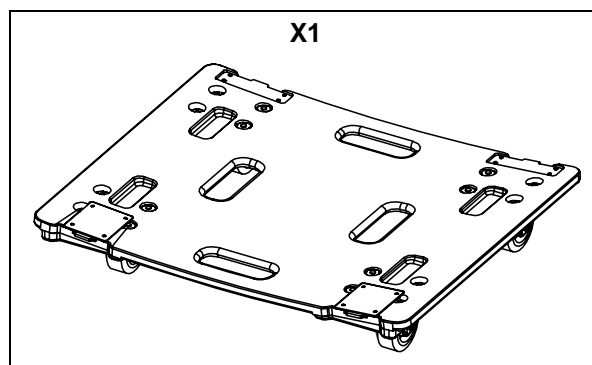

Wheelboard for L18

Contents:

Weight: 8 kg / 17.6 lb

Dimensions:

Use:

<ul style="list-style-type: none"> • Push the 2 latches to unlock the Wheelboard. • Pull up the Wheelboard towards you. 	
<p>Insert the 2 metal brackets in the spigots.</p>	<p>Push the 2 latches and lock the Wheelboard.</p>