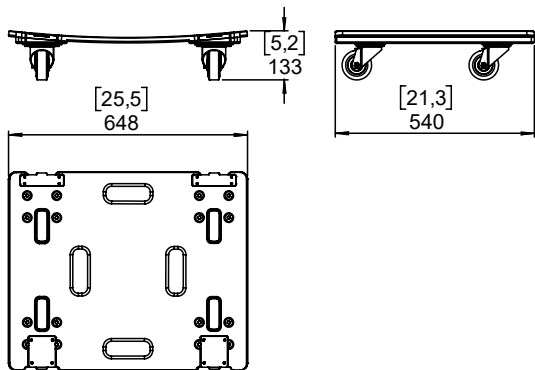

Wheelboard for L18

Contents:

Weight: 8 kg / 17.6 lb

Dimensions:

Use:

<ul style="list-style-type: none"> • Push the 2 latches to unlock the Wheelboard. • Pull up the Wheelboard towards you. 	
<p>Insert the 2 metal brackets in the spigots.</p>	<p>Push the 2 latches and lock the Wheelboard.</p>