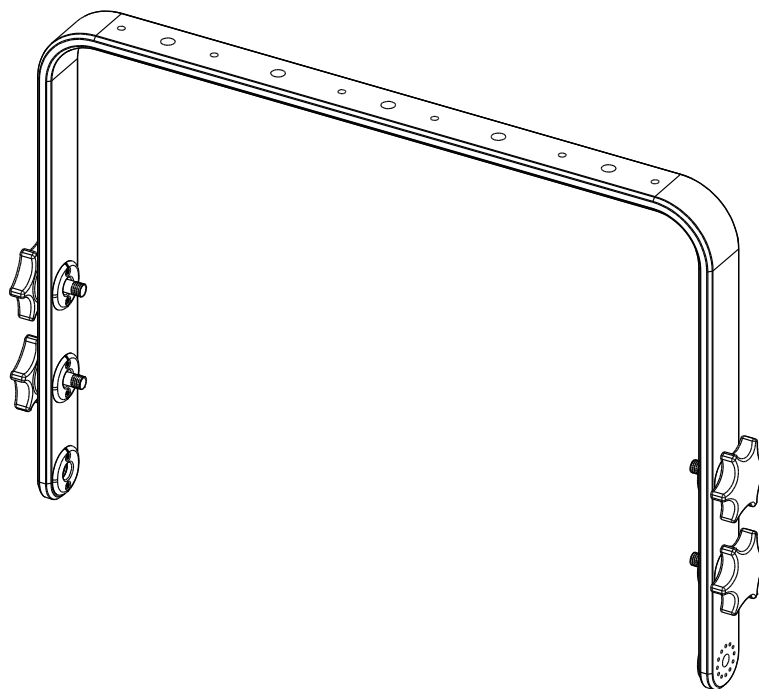

## Horizontal Touring Cradle for L15

### Contents:

 <p>X1</p>	 <p>X4</p>	 <p>X4</p>	 <p>X4</p>
--	---	--	---

Weight: 2 kg / 4.4 lb

**Dimensions:**

**Assembly:**

Place HBRK15 on L15, use only fasteners provided (thread lock coated screws for fixed installation). Tight properly.

Place on CLADAPT, use the 2 guides. Tight with the fasteners provided with CLADAPT

**NEXO**

nexo-sa.com

ZA du Pre de la Dame Jeanne  
60128 PLAILLY - France

- Read this document before using.
- Keep this document.
- Observe all warnings and cautions.

## HANGING

Fixing hole diameter: 11mm – 0.433 inch

It's mandatory to use at least 2 rigging points, never use only one!!