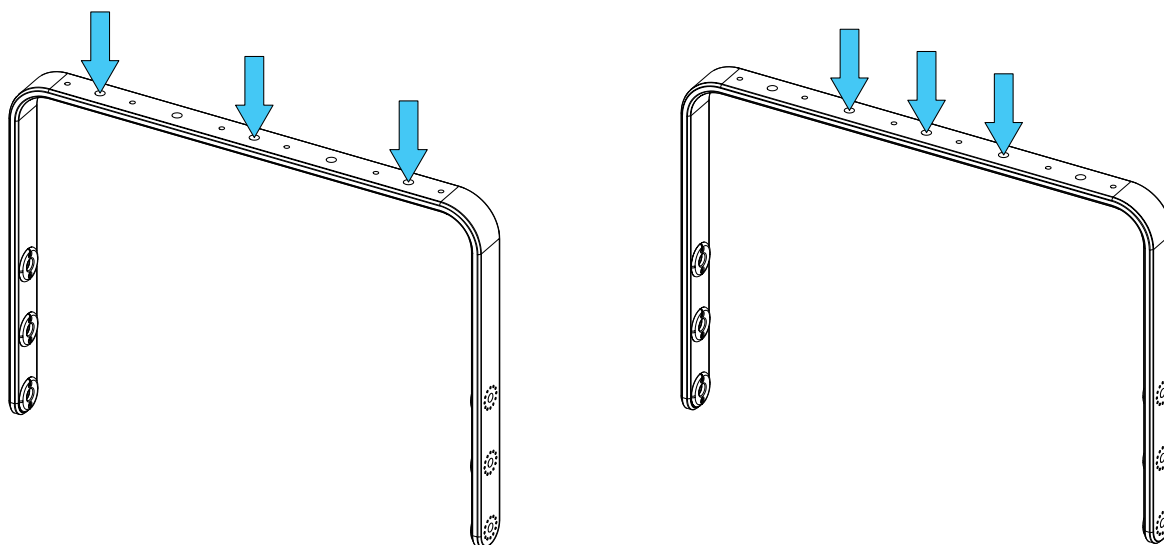

## HANGING

Fixing hole diameter: 11mm – 0.433 inch

It's mandatory to use at least 2 rigging points, never use only one!!

### Fixed installation

LNT-HBRK15 fixed on ceiling, use 2 holes (without central point), or 3 holes (with central point).

LNT-HBRK15 with PNI-CLADAPT, use at least 2 CLADAPT

#### 2 Rigging Points

#### 3 Rigging Points

**Please, select screws and mounting location supporting 4 times the system weight.**