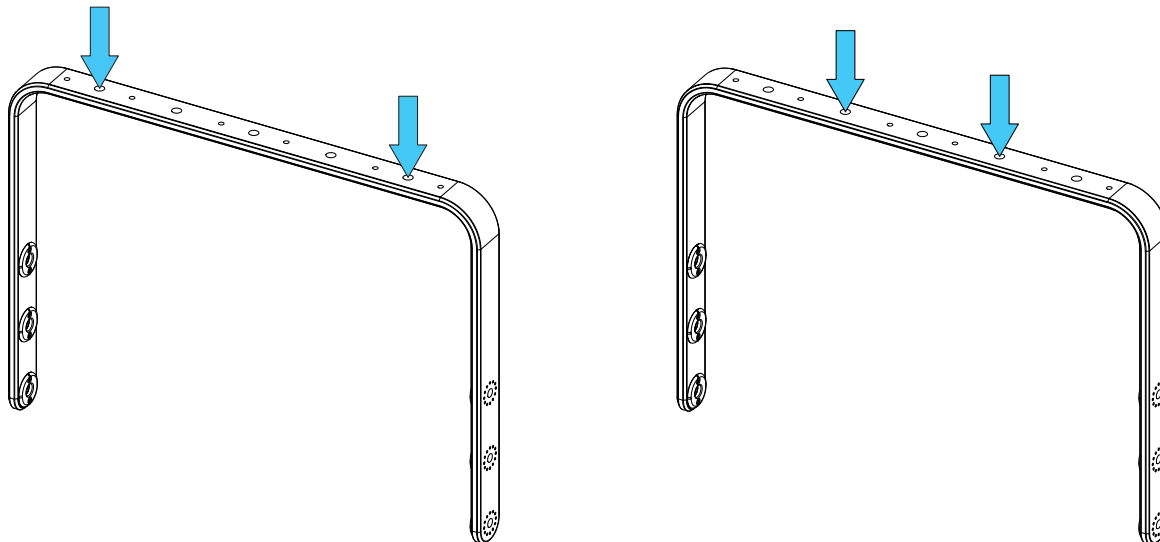

### Contents:

 <p>X1</p>	 <p>X4</p>	 <p>X4</p>	 <p>X4</p>
--	---	--	---

Weight: 2 kg / 4.4 lb

**Dimensions:**

**Assembly:**

Place HBRK15 on L15, use only fasteners provided (thread lock coated screws for fixed installation). Tight properly.

## HANGING

Fixing hole diameter: 11mm – 0.433 inch

It's mandatory to use at least 2 rigging points, never use only one!!

### Fixed installation

LNT-HBRK15 fixed on ceiling, use 2 holes (without central point), or 3 holes (with central point).

LNT-HBRK15 with PNI-CLADAPT, use at least 2 CLADAPT

#### 2 Rigging Points