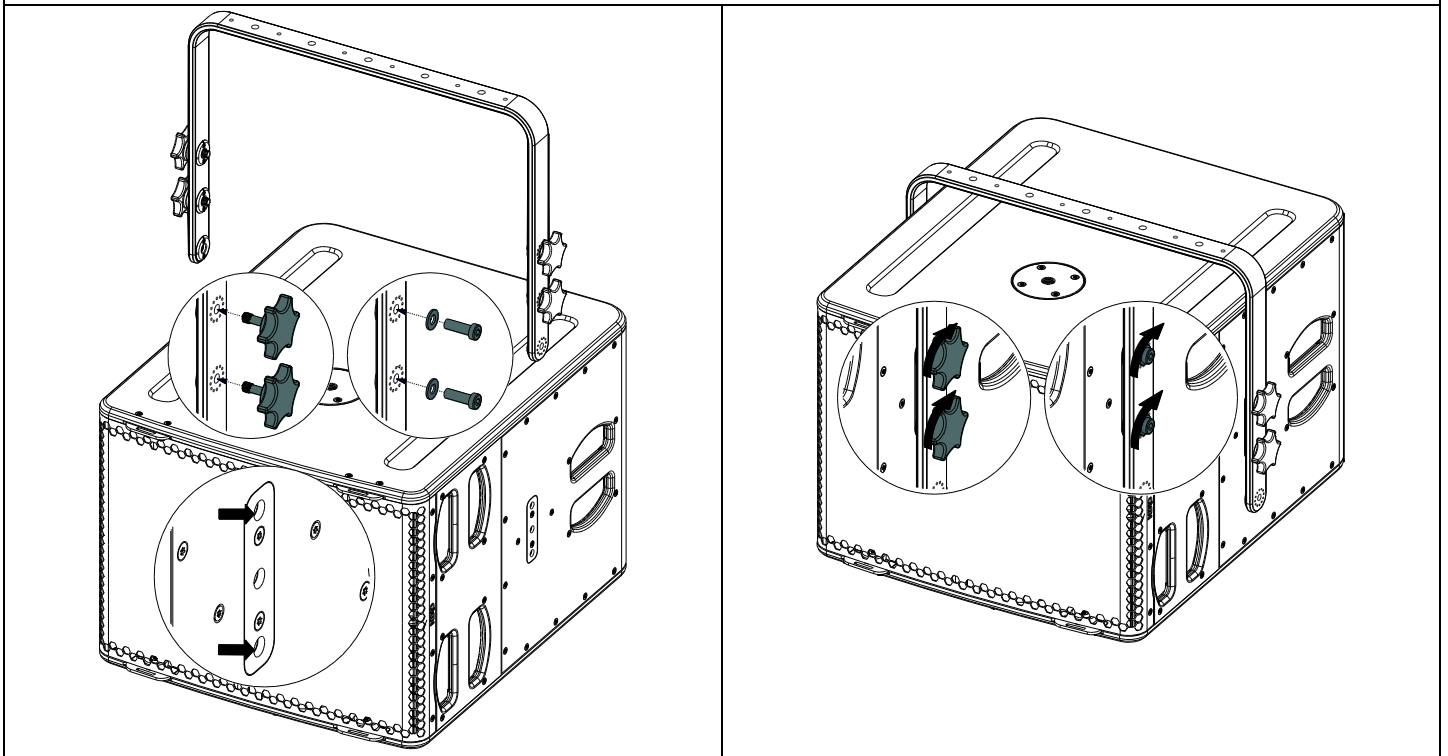

### Contents:

 <p>X1</p>	 <p>X4</p>	 <p>X4</p>	 <p>X4</p>
--	---	--	---

Weight: 2 kg / 4.4 lb

**Dimensions:**

**Assembly:**

Place HBRK15 on L15, use only fasteners provided (thread lock coated screws for fixed installation). Tight properly.

Place on CLADAPT, use the 2 guides. Tight with the fasteners provided with CLADAPT

**NEXO**

nexo-sa.com

ZA du Pre de la Dame Jeanne  
60128 PLAILLY - France

- Read this document before using.
- Keep this document.
- Observe all warnings and cautions.

## HANGING

Fixing hole diameter: 11mm – 0.433 inch

It's mandatory to use at least 2 rigging points, never use only one!!