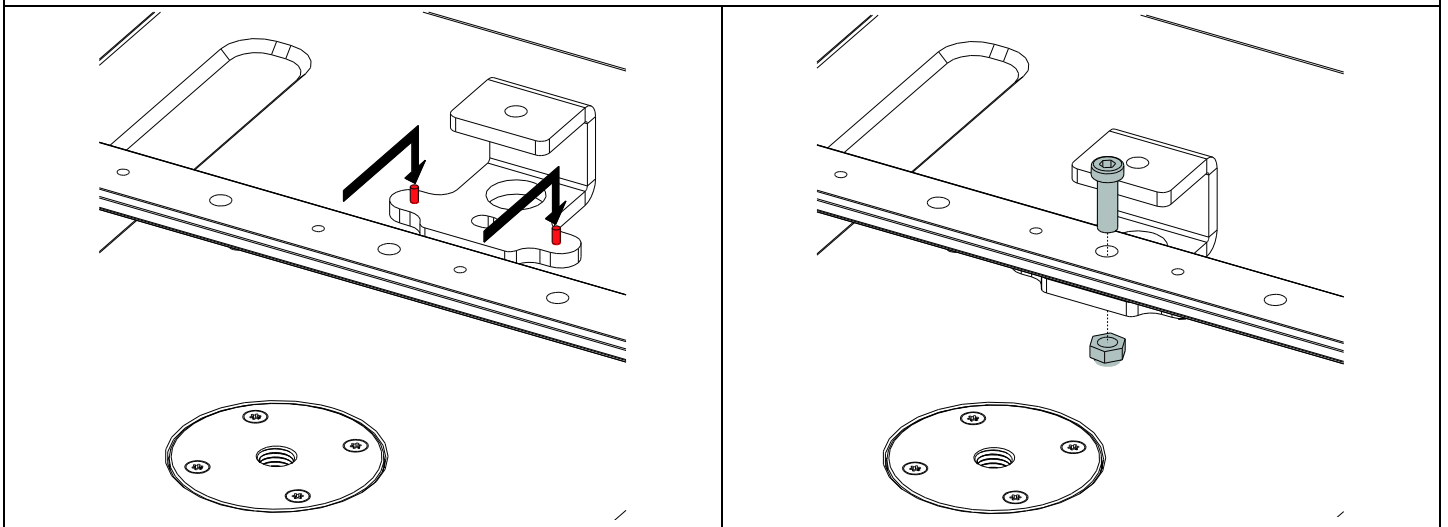

### Contents:

 <p>X1</p>	 <p>X4</p>	 <p>X4</p>	 <p>X4</p>
--	---	--	---

Weight: 2 kg / 4.4 lb

**Dimensions:**

**Assembly:**

Place HBRK15 on L15, use only fasteners provided (thread lock coated screws for fixed installation). Tight properly.

Place on CLADAPT, use the 2 guides. Tight with the fasteners provided with CLADAPT

**NEXO**

nexo-sa.com

ZA du Pre de la Dame Jeanne  
60128 PLAILLY - France

- Read this document before using.
- Keep this document.
- Observe all warnings and cautions.

## HANGING

Fixing hole diameter: 11mm – 0.433 inch

It's mandatory to use at least 2 rigging points, never use only one!!