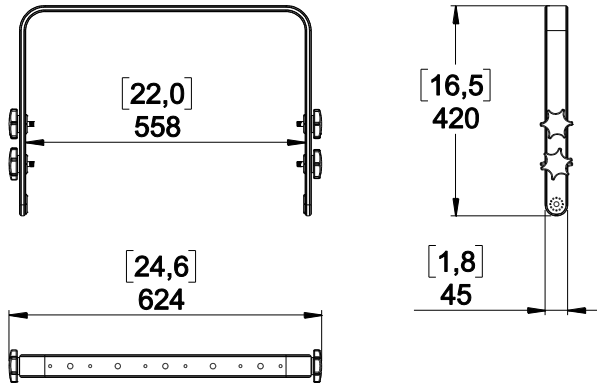

## Horizontal Touring Cradle for L15

### Contents:

 <p>X1</p>	 <p>X4</p>	 <p>X4</p>	 <p>X4</p>
--	---	--	---

Weight: 2 kg / 4.4 lb

**Dimensions:**

**Assembly:**

Place HBRK15 on L15, use only fasteners provided (thread lock coated screws for fixed installation). Tight properly.

## HANGING

Fixing hole diameter: 11mm – 0.433 inch

It's mandatory to use at least 2 rigging points, never use only one!!