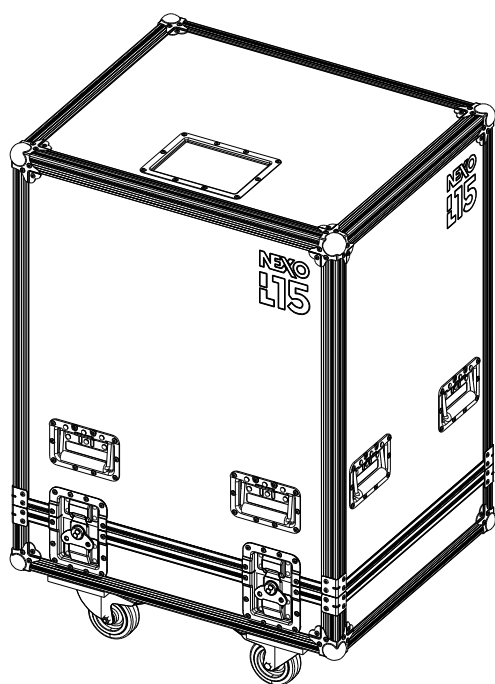

## Flight Case for 2x L15

Weight: 37 kg / 81.4 lb

Dimensions:

- NEXO cannot accept responsibility for accidents caused by any factor other than defects in this product itself.
- Please check the web site [nexo-sa.com](http://nexo-sa.com) for the latest update.