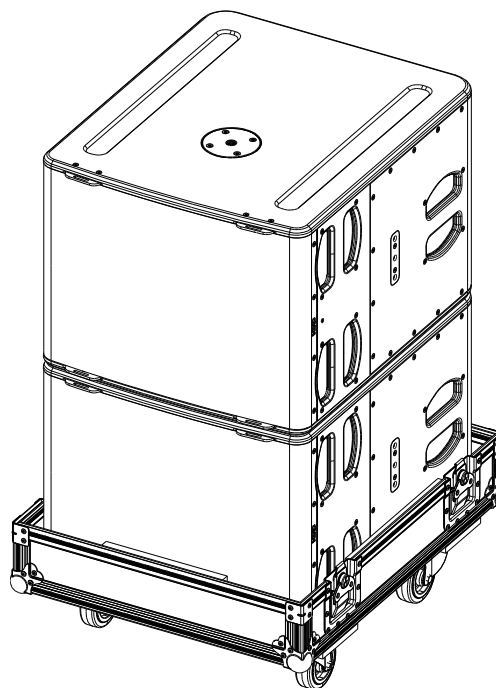

## Flight Case for 2x L15

Weight: 37 kg / 81.4 lb

Dimensions:

- NEXO cannot accept responsibility for accidents caused by any factor other than defects in this product itself.
- Please check the web site [nexo-sa.com](http://nexo-sa.com) for the latest update.