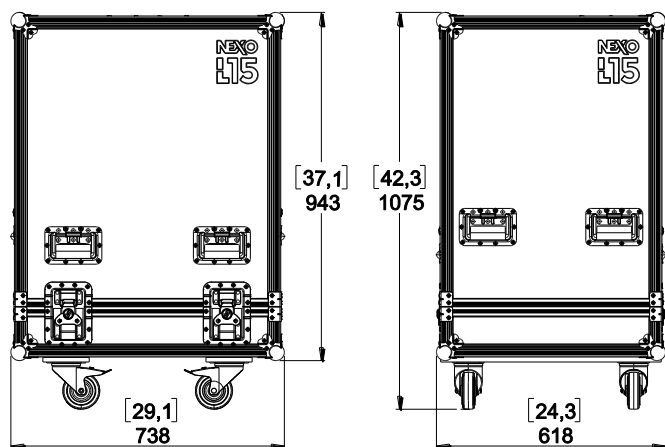

## Flight Case for 2x L15

Weight: 37 kg / 81.4 lb

Dimensions:

- NEXO cannot accept responsibility for accidents caused by any factor other than defects in this product itself.
- Please check the web site [nexo-sa.com](http://nexo-sa.com) for the latest update.