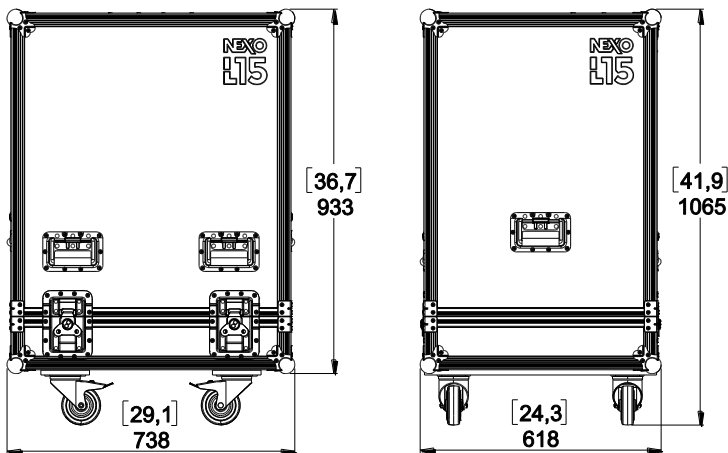

Flight Case for 2x L15

Weight: 37 kg / 81.4 lb

Dimensions:

- NEXO cannot accept responsibility for accidents caused by any factor other than defects in this product itself.
- Please check the web site nexo-sa.com for the latest update.