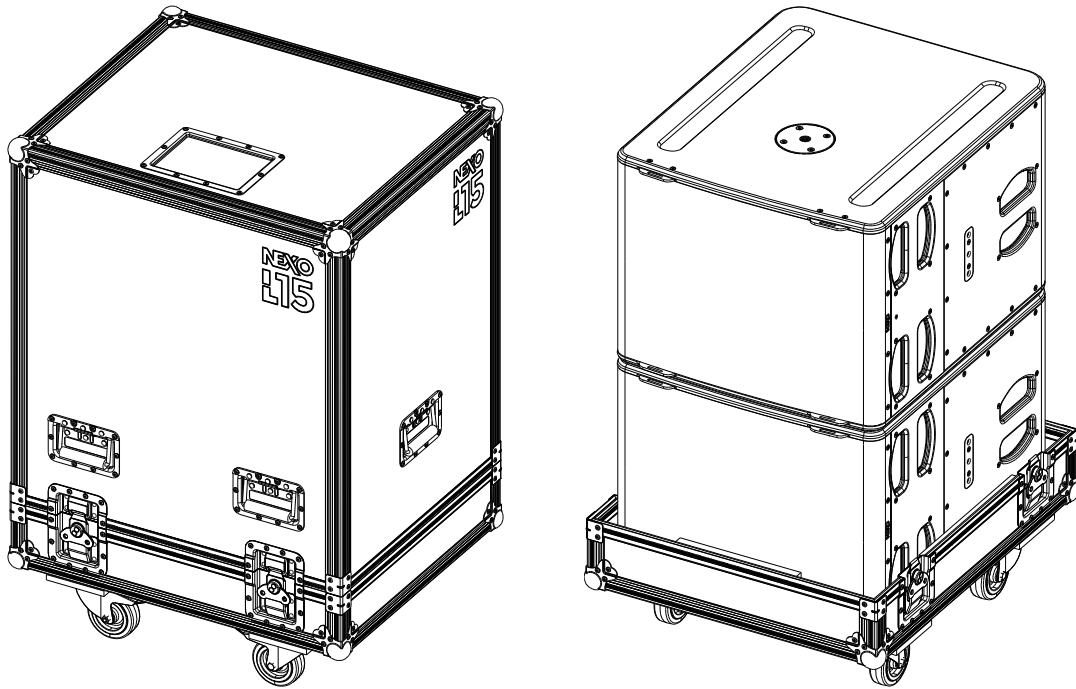

Flight Case for 2x L15

Weight: 37 kg / 81.4 lb

Dimensions:

- NEXO cannot accept responsibility for accidents caused by any factor other than defects in this product itself.
- Please check the web site nexo-sa.com for the latest update.