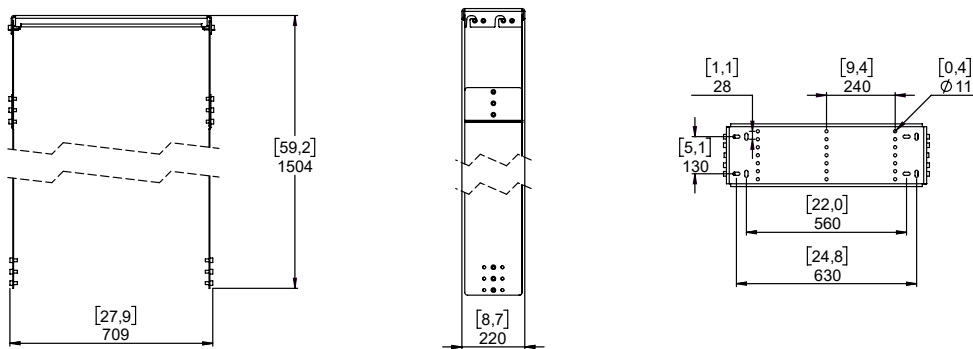

Up to 3xL18 Rigging System

Contents:

X1 Ceiling Plate 		X4 L18 Plate 	X2 Main Plate 
X8 M10x30 (a) 	X18 M10x20 (a) 		

(a): The type of screws may differ from the representation

Weight: 26.5 kg / 58.5 lb

nexo-sa.com
ZA du Pre de la Dame Jeanne
60128 PLAILLY - France

- Read this document before using.
- Keep this document.
- Observe all warnings and cautions.

Dimensions:

For fixation, you have the choice between M8 and M10

WARNINGS

Ensure that the mounting location and fasteners can support at least 4 times the weight of all the installed cabinets, auxiliary equipment and cables.

Use only the provided screws (thread lock coated) and accessories.

Implementation of L18

Prepare the Main plates by screwing the M10x30 screws on the holes (see picture below), do not tighten completely and leave at least 6mm.