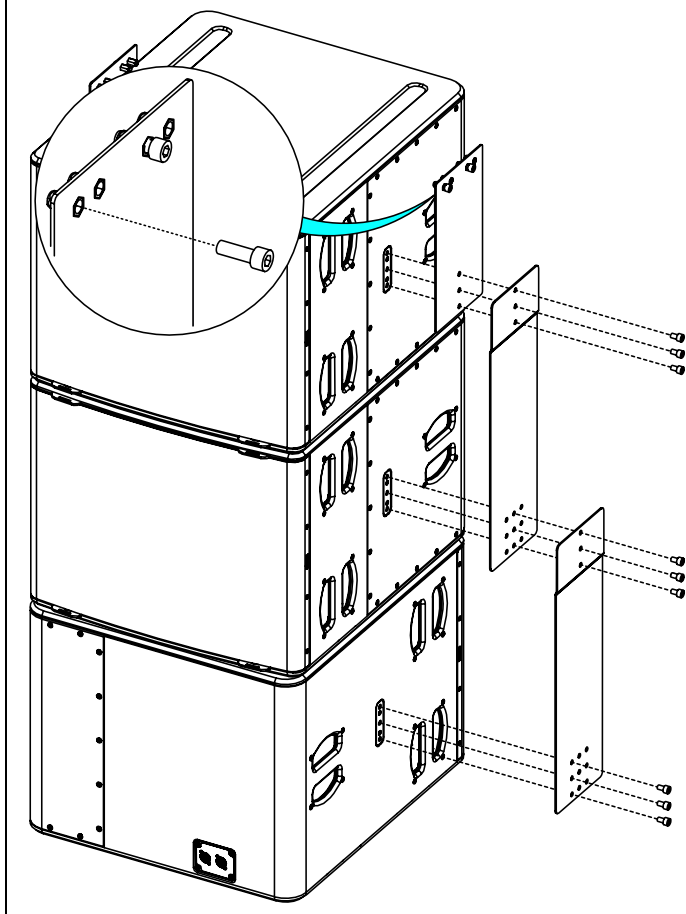

CARDIO mode