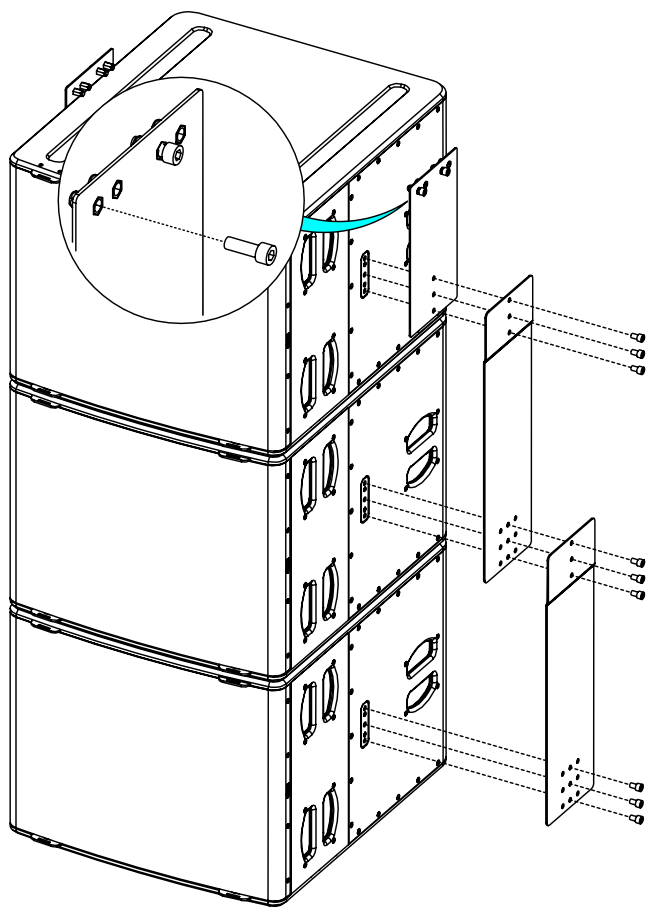

Use only the provided screws (thread lock coated) and accessories.

Implementation of L18

Prepare the Main plates by screwing the M10x30 screws on the holes (see picture below), do not tighten completely and leave at least 6mm.

Assemble the L18 Plates on each side of L18 using the M10x20 screws.

CARDIO mode

OMNI Mode

nexo-sa.com
 ZA du Pre de la Dame Jeanne
 60128 PLAILLY - France

- Read this document before using.
- Keep this document.
- Observe all warnings and cautions.

Assembly on the ceiling plate

LNI-3L18 frame tilt (+/- 1°)

	Holes 1	Holes 2	Holes 3	Holes 4	Holes 5	Holes 6	Holes 7
2x L18	10°	5°	2°	1°	-1°	-6°	-8°
3x L18	12°	6°	3°	0°	-2°	-7°	-11°

Note 1 : Holes 1 are those toward F.O.H.