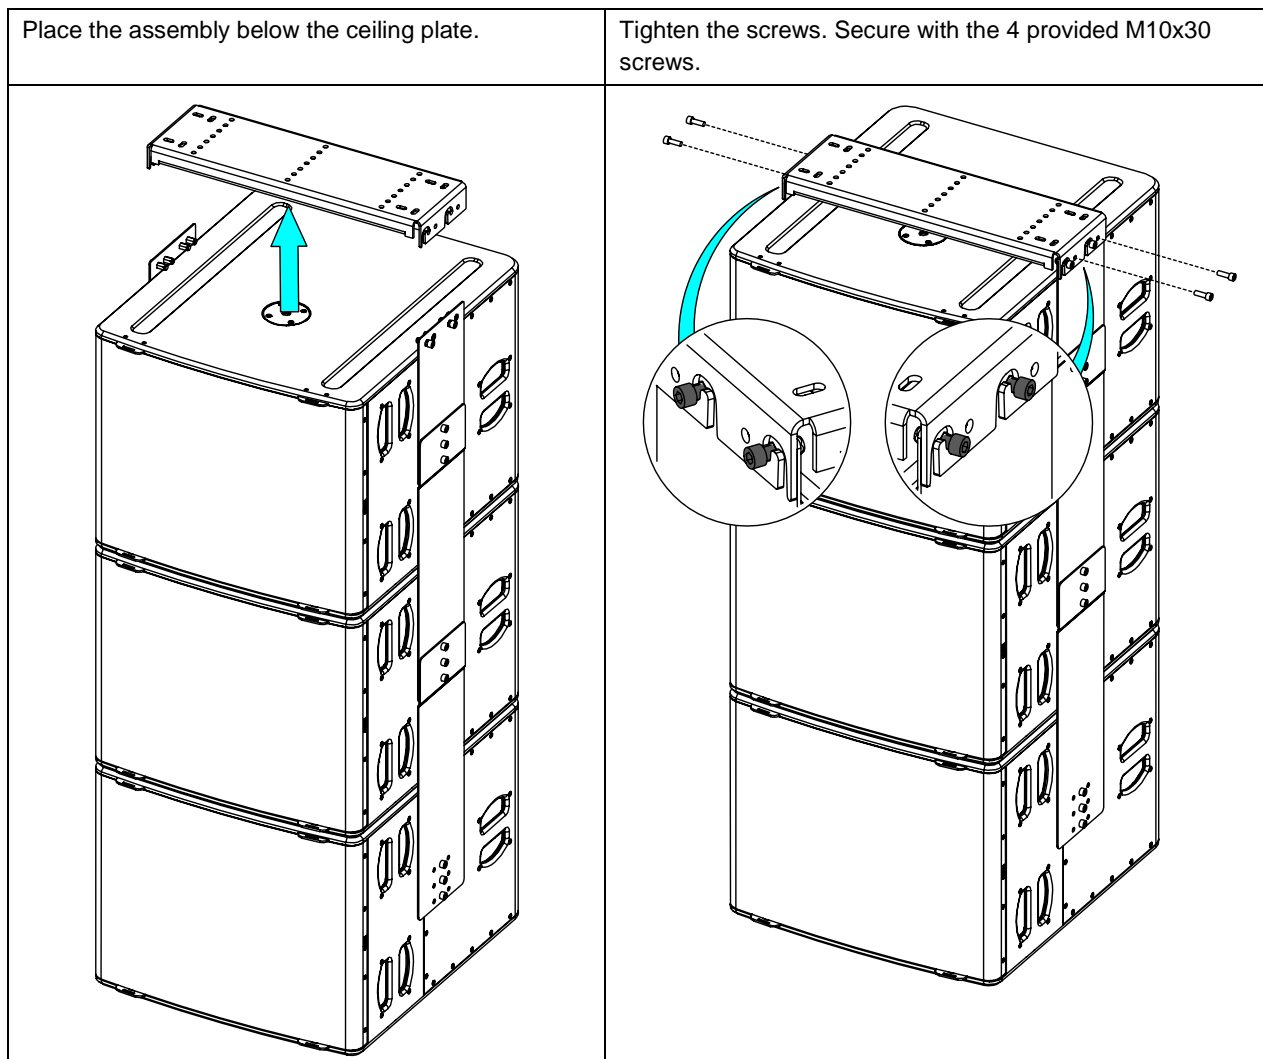

Assemble the L18 Plates on each side of L18 using the M10x20 screws.

CARDIO mode

OMNI Mode

nexo-sa.com
 ZA du Pre de la Dame Jeanne
 60128 PLAILLY - France

- Read this document before using.
- Keep this document.
- Observe all warnings and cautions.

Assembly on the ceiling plate

LNI-3L18 frame tilt (+/- 1°)

	Holes 1	Holes 2	Holes 3	Holes 4	Holes 5	Holes 6	Holes 7
2x L18	10°	5°	2°	1°	-1°	-6°	-8°
3x L18	12°	6°	3°	0°	-2°	-7°	-11°

Note 1 : Holes 1 are those toward F.O.H.