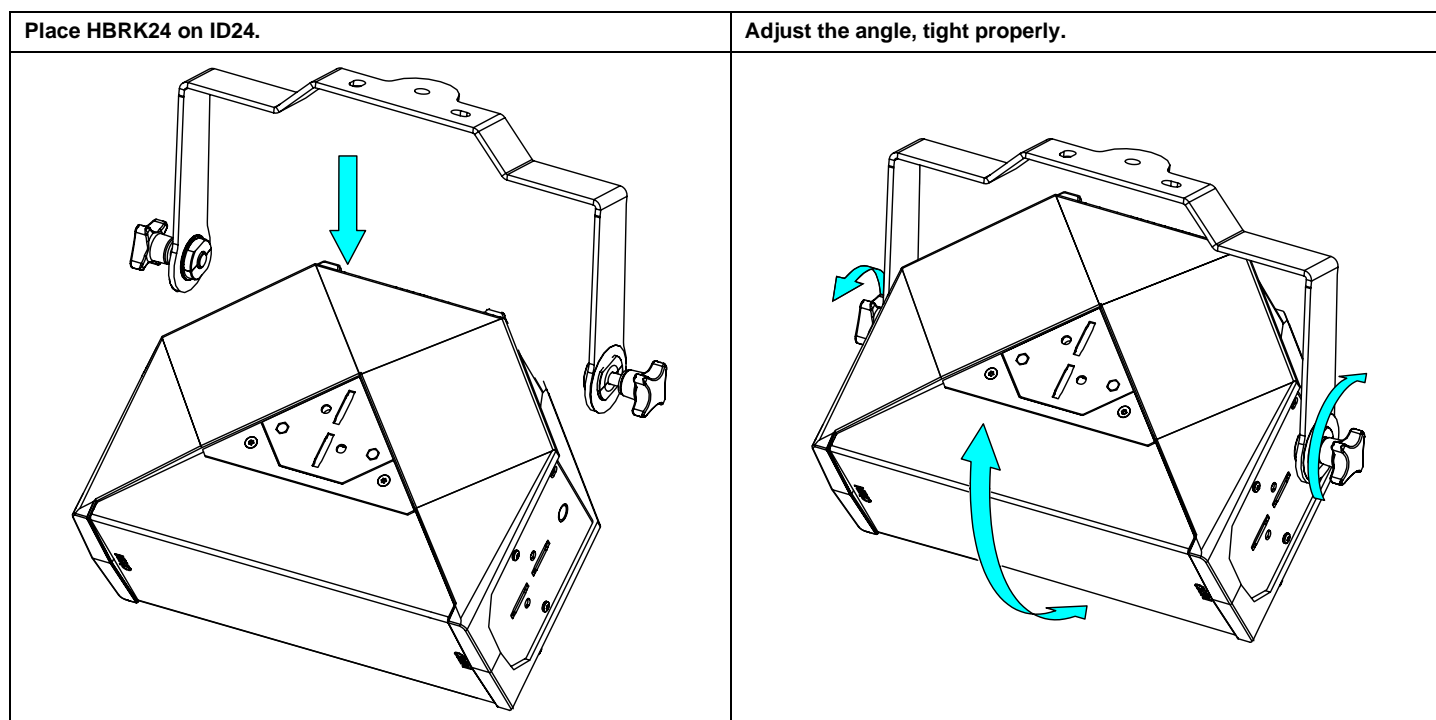

Implementation:

- NEXO cannot accept responsibility for accidents caused by any factor other than defects in this product itself.
- Please check the web site nexo-sa.com for the latest update.