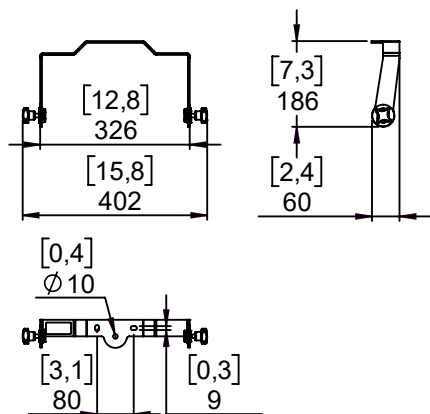

Touring Bracket ID24

(only used with ID24-T with the last 6 digits of the serial number \geq **200000**)

Contents:

Weight: 0.8 kg / 1.8 lb

nexo-sa.com
ZA du Pre de la Dame Jeanne
60128 PLAILLY - France

- Read this document before using.
- Keep this document.
- Observe all warnings and cautions.

Dimensions:

Implementation:

- NEXO cannot accept responsibility for accidents caused by any factor other than defects in this product itself.
- Please check the web site nexo-sa.com for the latest update.