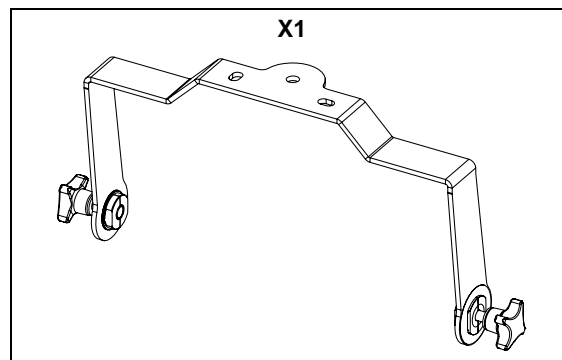

Touring Bracket ID24

(only used with ID24-T with the last 6 digits of the serial number \geq **200000**)

Contents:

Weight: 0.8 kg / 1.8 lb

nexo-sa.com
ZA du Pre de la Dame Jeanne
60128 PLAILLY - France

- Read this document before using.
- Keep this document.
- Observe all warnings and cautions.

Dimensions:

Implementation:

- NEXO cannot accept responsibility for accidents caused by any factor other than defects in this product itself.
- Please check the web site nexo-sa.com for the latest update.