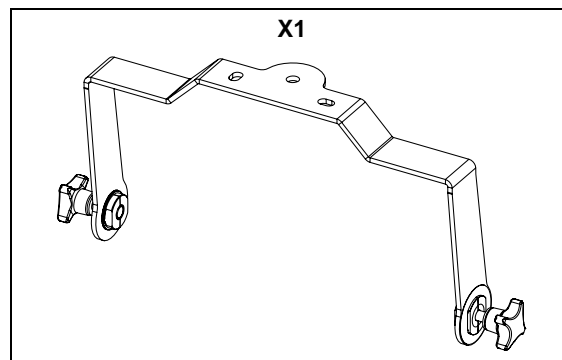

Touring Bracket ID24

(only used on ID24 with the last 6 digits of the serial number $\geq 200\ 000$)

Contents:

Weight: 0.8 kg / 1.8 lb

nexo-sa.com
ZA du Pre de la Dame Jeanne
60128 PLAILLY - France

- Read this document before using.
- Keep this document.
- Observe all warnings and cautions.

Dimensions:

Implementation:

- NEXO cannot accept responsibility for accidents caused by any factor other than defects in this product itself.
- Please check the web site nexo-sa.com for the latest update.