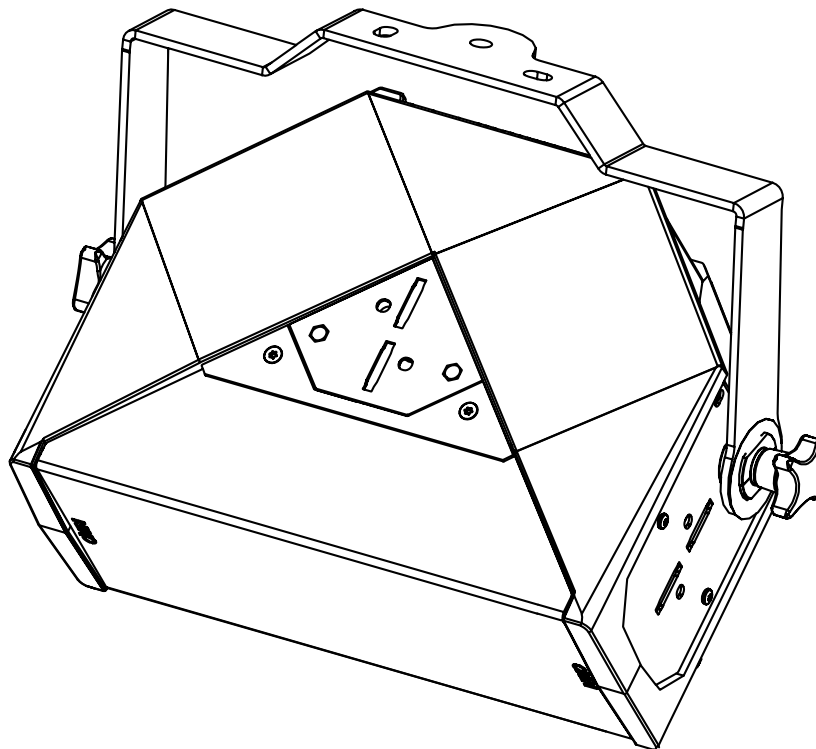

Touring Bracket ID24

(only used on ID24 with the last 6 digits of the serial number $\geq 200\ 000$)

Contents:

Weight: 0.8 kg / 1.8 lb

nexo-sa.com
ZA du Pre de la Dame Jeanne
60128 PLAILLY - France

- Read this document before using.
- Keep this document.
- Observe all warnings and cautions.

Dimensions:

Implementation:

- NEXO cannot accept responsibility for accidents caused by any factor other than defects in this product itself.
- Please check the web site nexo-sa.com for the latest update.