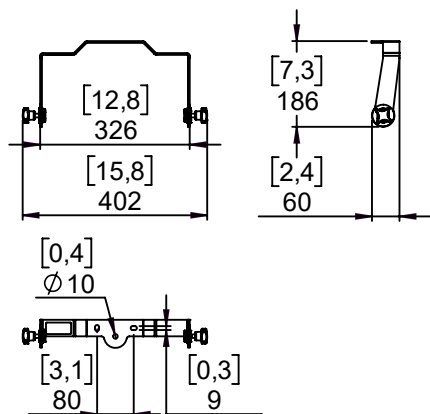

Touring Bracket ID24

(only used on ID24 with the last 6 digits of the serial number $\geq 200\ 000$)

Contents:

Weight: 0.8 kg / 1.8 lb

nexo-sa.com
ZA du Pre de la Dame Jeanne
60128 PLAILLY - France

- Read this document before using.
- Keep this document.
- Observe all warnings and cautions.

Dimensions:

Implementation:

- NEXO cannot accept responsibility for accidents caused by any factor other than defects in this product itself.
- Please check the web site nexo-sa.com for the latest update.