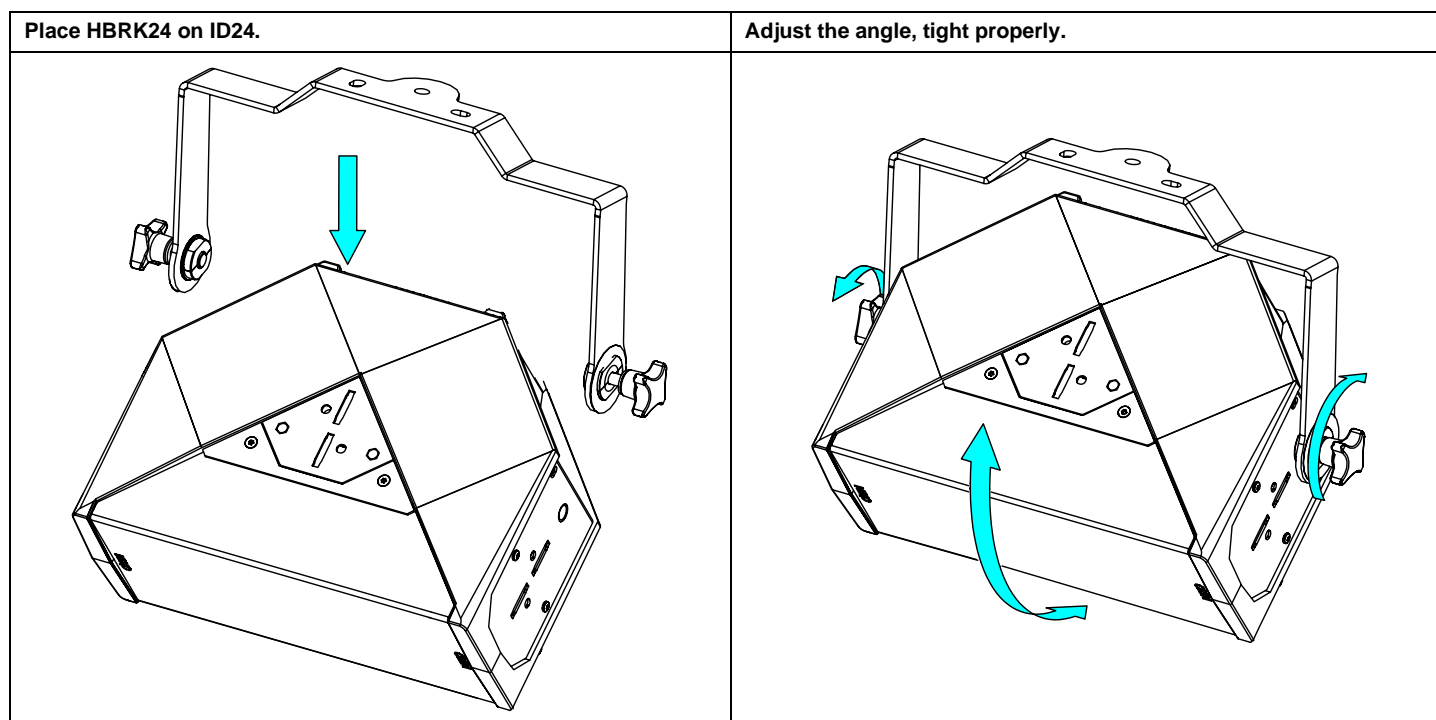

Implementation:

- NEXO cannot accept responsibility for accidents caused by any factor other than defects in this product itself.
- Please check the web site nexo-sa.com for the latest update.

NEXO

nexo-sa.com
ZA du Pre de la Dame Jeanne
60128 PLAILLY - France

- Read this document before using.
- Keep this document.
- Observe all warnings and cautions.