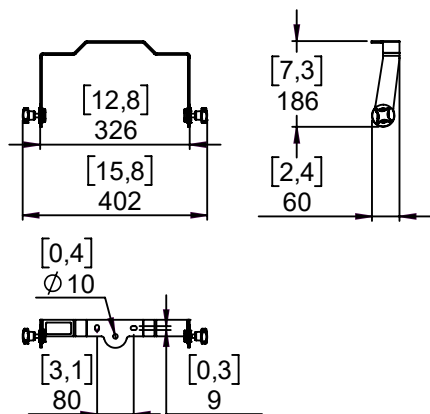

Touring Bracket ID24

(only used on ID24 from serial number 10000)

Contents:

Weight: 0.8 kg / 1.8 lb

nexo-sa.com
ZA du Pre de la Dame Jeanne
60128 PLAILLY - France

- Read this document before using.
- Keep this document.
- Observe all warnings and cautions.

Dimensions:

Implementation:

- NEXO cannot accept responsibility for accidents caused by any factor other than defects in this product itself.
- Please check the web site nexo-sa.com for the latest update.