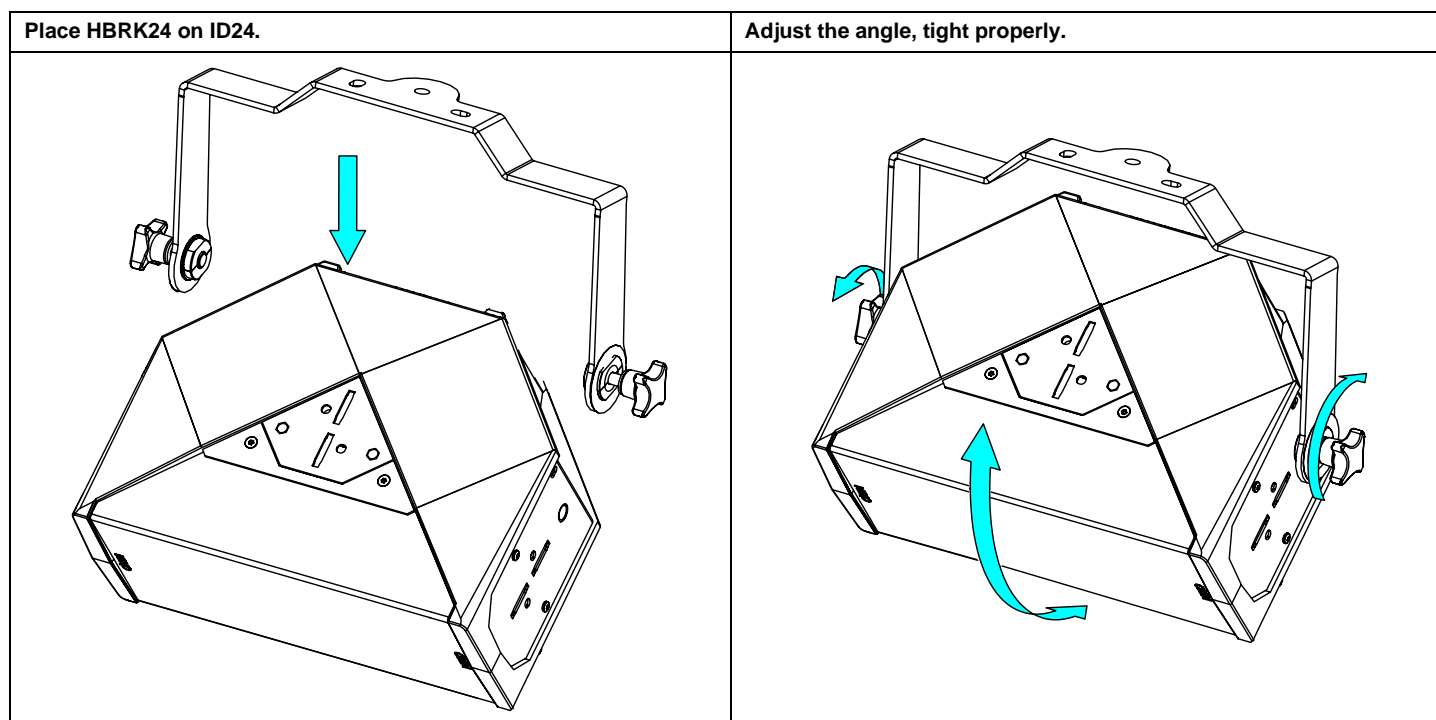

Implementation:

- NEXO cannot accept responsibility for accidents caused by any factor other than defects in this product itself.
- Please check the web site nexo-sa.com for the latest update.

NEXO

nexo-sa.com
ZA du Pre de la Dame Jeanne
60128 PLAILLY - France

- Read this document before using.
- Keep this document.
- Observe all warnings and cautions.