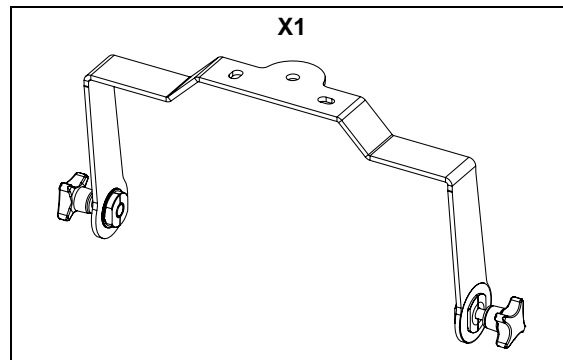

Touring Bracket ID24

(only used on ID24 from serial number 10000)

Contents:

Weight: 0.8 kg / 1.8 lb

nexo-sa.com
ZA du Pre de la Dame Jeanne
60128 PLAILLY - France

- Read this document before using.
- Keep this document.
- Observe all warnings and cautions.

Dimensions:

Implementation:

- NEXO cannot accept responsibility for accidents caused by any factor other than defects in this product itself.
- Please check the web site nexo-sa.com for the latest update.