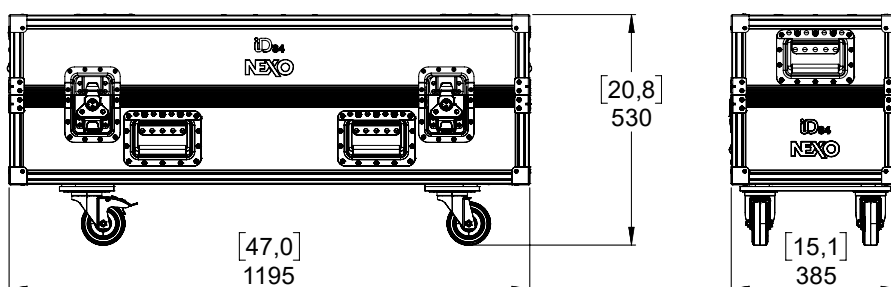

Flight case for 2x ID84/ID84L + accessories

Weight: 38 kg / 84 lb

Dimensions:

Use:

Open the top, you have direct access to ID84/ID84I.

Remove the tray to access the accessories

Spaces for:

- IDU-BUMP
- IDU-COURL
- IDT-PLADAPT
- IDT-BPADAPT