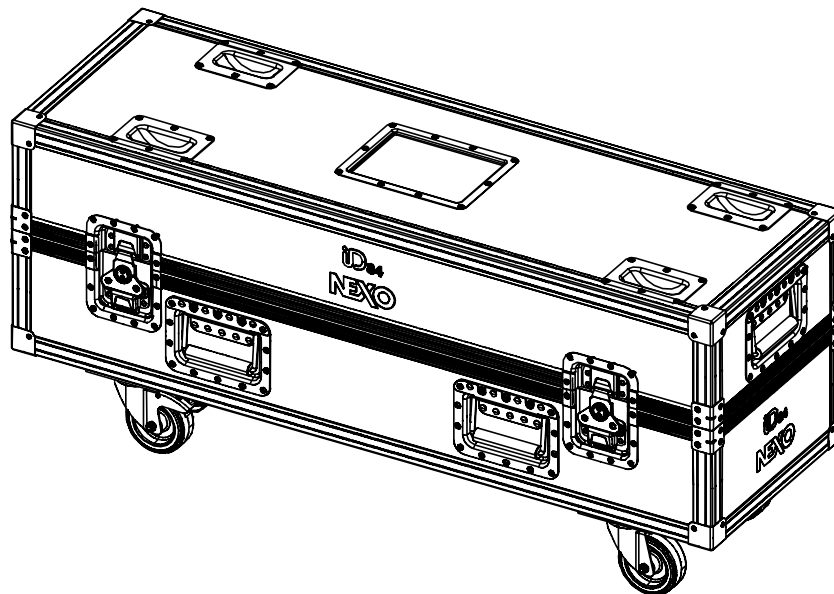

Flight case for 2x ID84/ID84L + accessories

Weight: 38 kg / 84 lb

Dimensions:

Use:

Open the top, you have direct access to ID84/ID84I.

Remove the tray to access the accessories

Spaces for:

- IDU-BUMP
- IDU-COURL
- IDT-PLADAPT
- IDT-BPADAPT