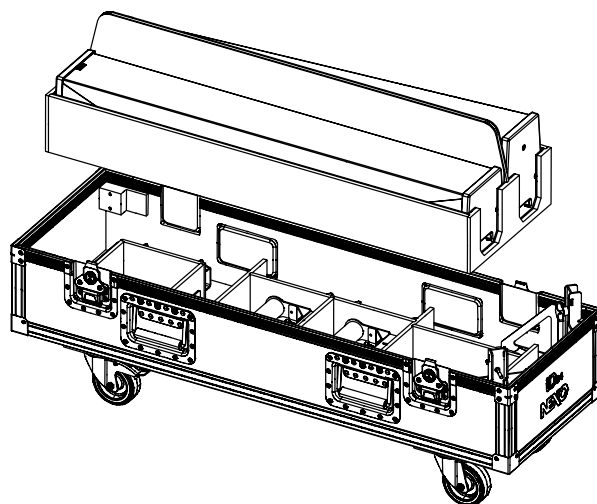

Flight case for 2x ID84/ID84L + accessories

Weight: 38 kg / 84 lb

Dimensions:

Use:

Open the top, you have direct access to ID84/ID84I.

Remove the tray to access the accessories

Spaces for:

- IDU-BUMP
- IDU-COURL
- IDT-PLADAPT
- IDT-BPADAPT