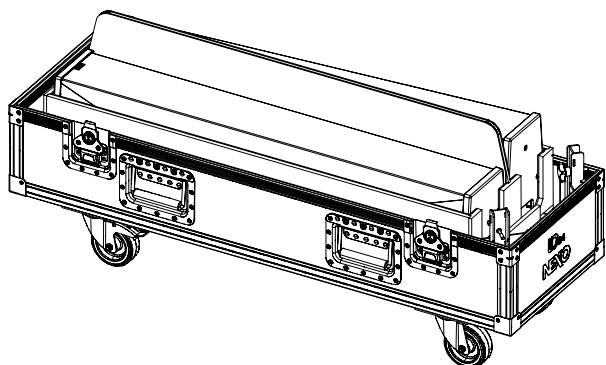

Flight case for 2x ID84/ID84L + accessories

Weight: 38 kg / 84 lb

Dimensions:

Use:

Open the top, you have direct access to ID84/ID84I.

Remove the tray to access the accessories

Spaces for:

- IDU-BUMP
- IDU-COURL
- IDT-PLADAPT
- IDT-BPADAPT