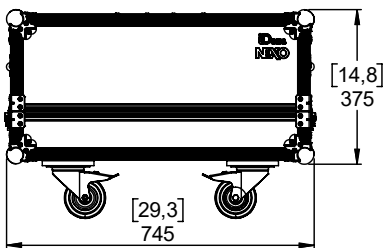

Flight case for 2x IDS108

Dimensions:

Weight: 18.3 kg / 40.5 lb

nexo-sa.com
ZA du Pre de la Dame Jeanne
60128 PLAILLY - France

- Read this document before using.
- Keep this document.
- Observe all warnings and cautions.

Use:

Open the flight case.

2 spaces for IDS108 and for IDT-HBRK108.

Direct access to the connection plate.

- NEXO cannot accept responsibility for accidents caused by any factor other than defects in this product itself.
- Please check the web site nexo-sa.com for the latest update.