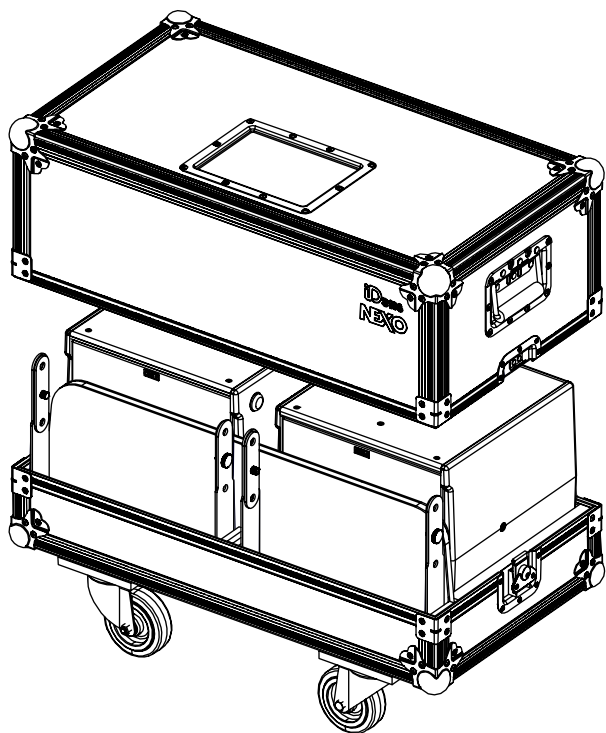

Flight case for 2x IDS108

Dimensions:

Weight: 18.3 kg / 40.5 lb

nexo-sa.com
ZA du Pre de la Dame Jeanne
60128 PLAILLY - France

- Read this document before using.
- Keep this document.
- Observe all warnings and cautions.

Use:

Open the flight case.

2 spaces for IDS108 and for IDT-HBRK108.

Direct access to the connection plate.

- NEXO cannot accept responsibility for accidents caused by any factor other than defects in this product itself.
- Please check the web site nexo-sa.com for the latest update.