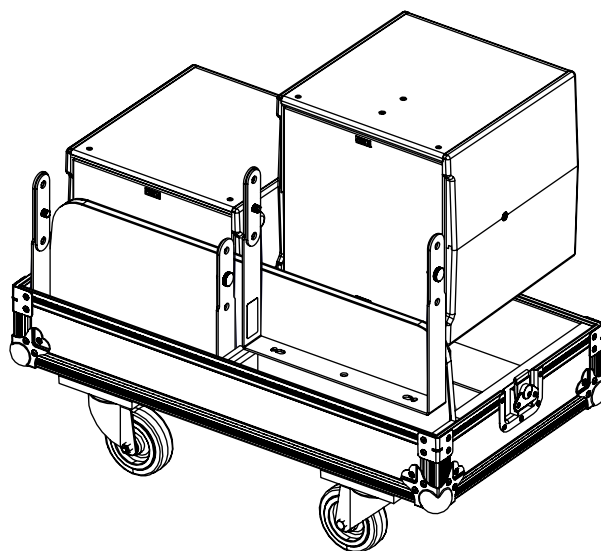

Flight case for 2x IDS108

Dimensions:

Weight: 18.3 kg / 40.5 lb

nexo-sa.com
ZA du Pre de la Dame Jeanne
60128 PLAILLY - France

- Read this document before using.
- Keep this document.
- Observe all warnings and cautions.

Use:

Open the flight case.

2 spaces for IDS108 and for IDT-HBRK108.

Direct access to the connection plate.

- NEXO cannot accept responsibility for accidents caused by any factor other than defects in this product itself.
- Please check the web site nexo-sa.com for the latest update.