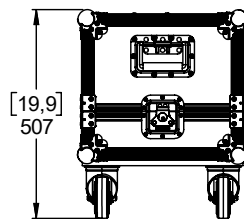

Flight case for 2x IDS108

Dimensions:

Weight: 18.3 kg / 40.5 lb

nexo-sa.com
ZA du Pre de la Dame Jeanne
60128 PLAILLY - France

- Read this document before using.
- Keep this document.
- Observe all warnings and cautions.

Use:

Open the flight case.

2 spaces for IDS108 and for IDT-HBRK108.

Direct access to the connection plate.

- NEXO cannot accept responsibility for accidents caused by any factor other than defects in this product itself.
- Please check the web site nexo-sa.com for the latest update.