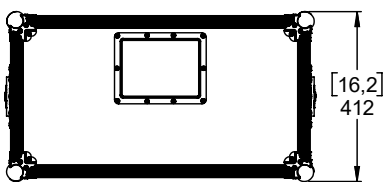

Flight case for 2x IDS108

Dimensions:

Weight: 18.3 kg / 40.5 lb

nexo-sa.com
ZA du Pre de la Dame Jeanne
60128 PLAILLY - France

- Read this document before using.
- Keep this document.
- Observe all warnings and cautions.

Use:

Open the flight case.

2 spaces for IDS108 and for IDT-HBRK108.

Direct access to the connection plate.

- NEXO cannot accept responsibility for accidents caused by any factor other than defects in this product itself.
- Please check the web site nexo-sa.com for the latest update.