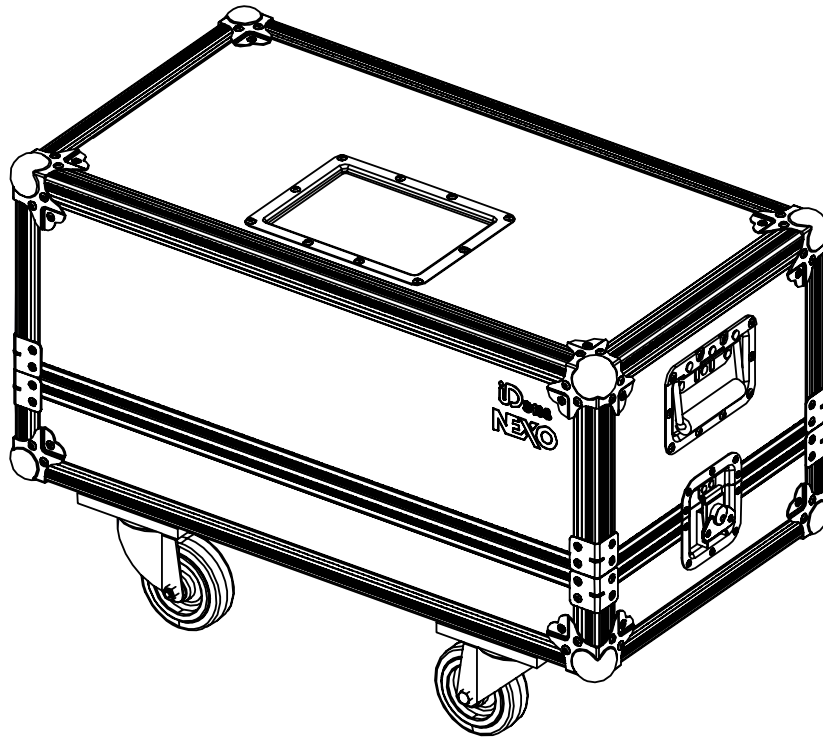

Flight case for 2x IDS108

Dimensions:

Weight: 18.3 kg / 40.5 lb

nexo-sa.com
ZA du Pre de la Dame Jeanne
60128 PLAILLY - France

- Read this document before using.
- Keep this document.
- Observe all warnings and cautions.

Use:

Open the flight case.

2 spaces for IDS108 and for IDT-HBRK108.

Direct access to the connection plate.

- NEXO cannot accept responsibility for accidents caused by any factor other than defects in this product itself.
- Please check the web site nexo-sa.com for the latest update.