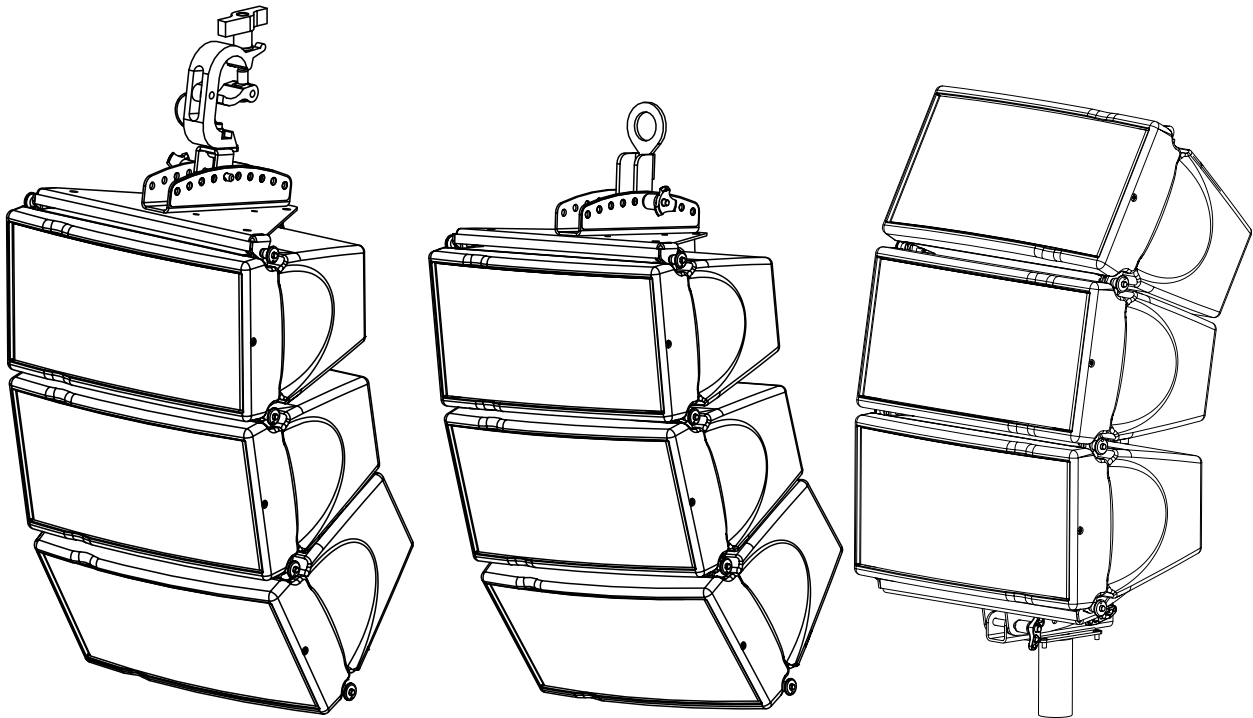

Light Bumper Adapter for GEOM6

Contents:

<p>X1</p> 	<p>X2</p> 	<p>X2</p> 	<p>X4</p> 
---	---	--	---

Weight: 0.7 kg / 1.6 lb

nexo-sa.com
ZA du Pre de la Dame Jeanne
60128 PLAAILLY - France

- Read this document before using.
- Keep this document.
- Observe all warnings and cautions.

Dimensions:

Assembly with GMT-LBUMP

!!! USED 3x Geo M6 max

With GMT-LBUMP + VNT-TCBRK	With GMT-LBUMP + VNT-XHBRK	With GMT-LBUMP + VNT-POLE

Possible angles with GMT-LBUMP / GMT-LBPADPT:

1 x Geo M6	-49° to 32°
2 x Geo M6 @ 0°	-29° to 22°
2 x Geo M6 @ 20°	-28° to 26°
3 x Geo M6 @ 0°	-18° to 18°
3 x Geo M6 @ 20°	-13° to 28°