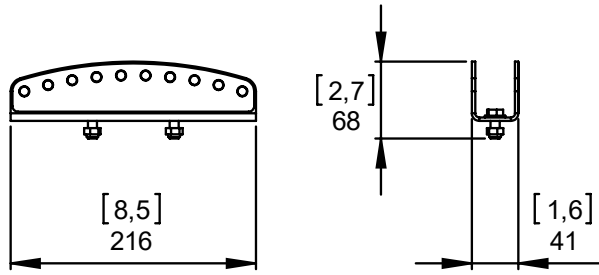

Light Bumper Adapter for GEOM6

Contents:

<p>X1</p> 	<p>X2</p> 	<p>X2</p> 	<p>X4</p> 
---	---	--	---

Weight: 0.7 kg / 1.6 lb

nexo-sa.com
ZA du Pre de la Dame Jeanne
60128 PLAAILLY - France

- Read this document before using.
- Keep this document.
- Observe all warnings and cautions.

Dimensions:

Assembly with GMT-LBUMP

!!! USED 3x Geo M6 max

With GMT-LBUMP + VNT-TCBRK	With GMT-LBUMP + VNT-XHBRK	With GMT-LBUMP + VNT-POLE

Possible angles with GMT-LBUMP / GMT-LBPADPT:

1 x Geo M6	-49° to 32°
2 x Geo M6 @ 0°	-29° to 22°
2 x Geo M6 @ 20°	-28° to 26°
3 x Geo M6 @ 0°	-18° to 18°
3 x Geo M6 @ 20°	-13° to 28°