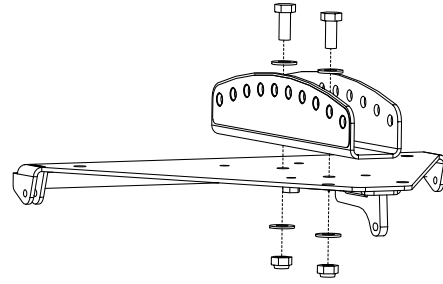

Light Bumper Adapter for GEOM6

Contents:

<p>X1</p> 	<p>X2</p> 	<p>X2</p> 	<p>X4</p> 
---	---	--	---

Weight: 0.7 kg / 1.6 lb

nexo-sa.com
ZA du Pre de la Dame Jeanne
60128 PLAAILLY - France

- Read this document before using.
- Keep this document.
- Observe all warnings and cautions.

Dimensions:

Assembly with GMT-LBUMP

!!! USED 3x Geo M6 max

With GMT-LBUMP + VNT-TCBRK	With GMT-LBUMP + VNT-XHBRK	With GMT-LBUMP + VNT-POLE

Possible angles with GMT-LBUMP / GMT-LBPADPT:

1 x Geo M6	-49° to 32°
2 x Geo M6 @ 0°	-29° to 22°
2 x Geo M6 @ 20°	-28° to 26°
3 x Geo M6 @ 0°	-18° to 18°
3 x Geo M6 @ 20°	-13° to 28°