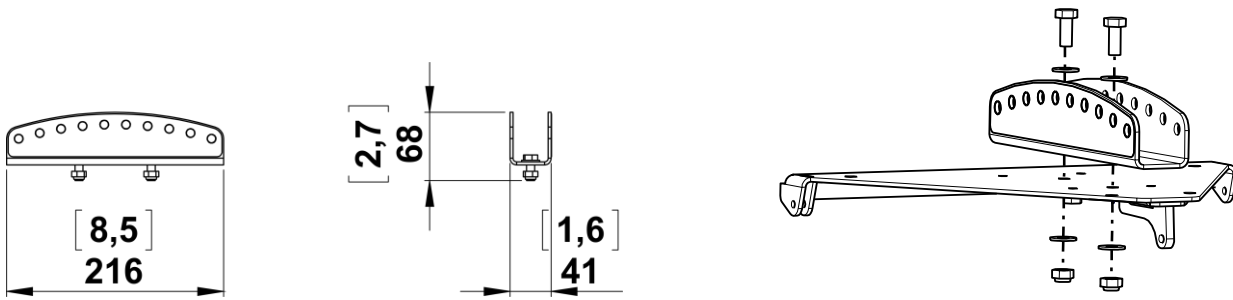

Light Bumper Adapter GeoM6

Contents:

X1	X2	X2	X4
			

Weight: 1.6 kg / 3.5 lb

Dimensions:

!!! USED 3x Geo M6 max

GMT-LBUMP + VNT-TCBRK	GMT-LBUMP + VNT-XHBRK	GMT-LBUMP + VNT-POLE

- NEXO cannot accept responsibility for accidents caused by any factor other than defects in this product itself.
- Please check the web site nexo-sa.com for the latest update.