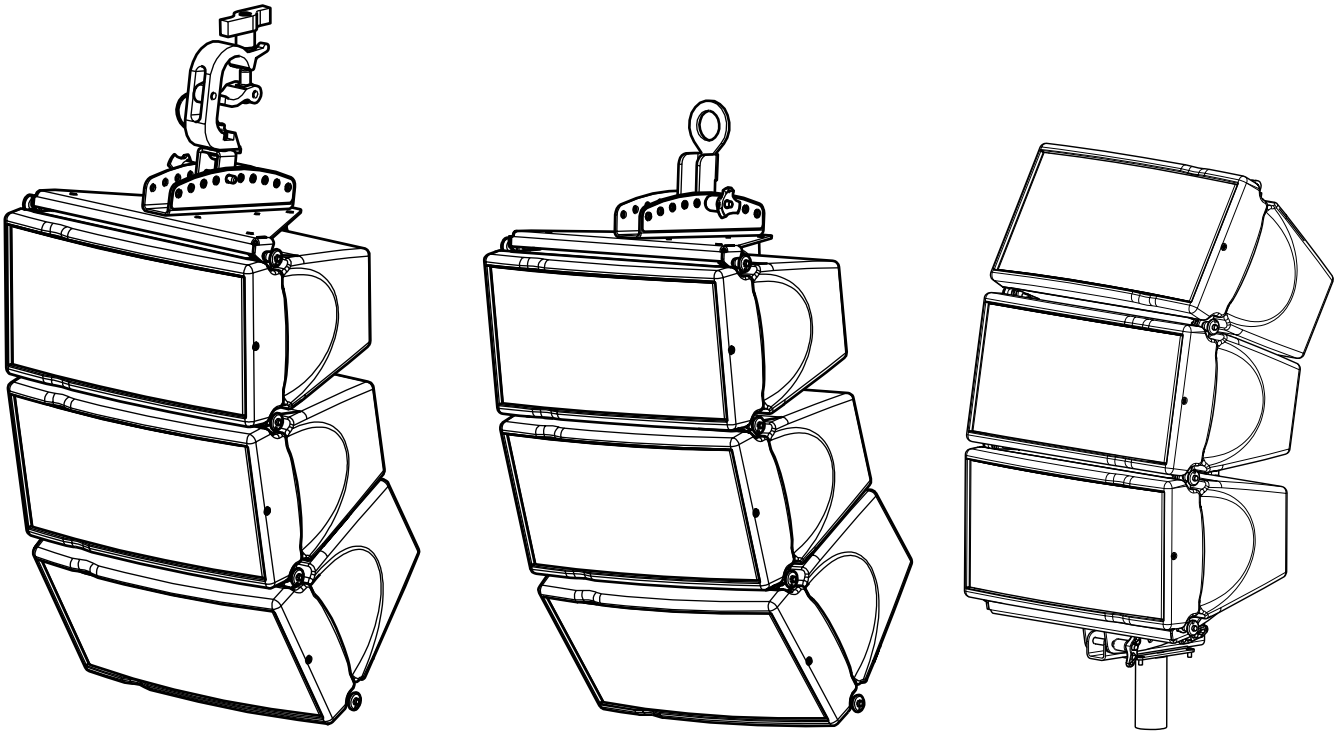

Light Bumper Adapter GeoM6

Contents:

X1	X2	X2	X4
			

Weight: 1.6 kg / 3.5 lb

Dimensions:

!!! USED 3x Geo M6 max

GMT-LBUMP + VNT-TCBRK	GMT-LBUMP + VNT-XHBRK	GMT-LBUMP + VNT-POLE

- NEXO cannot accept responsibility for accidents caused by any factor other than defects in this product itself.
- Please check the web site nexo-sa.com for the latest update.