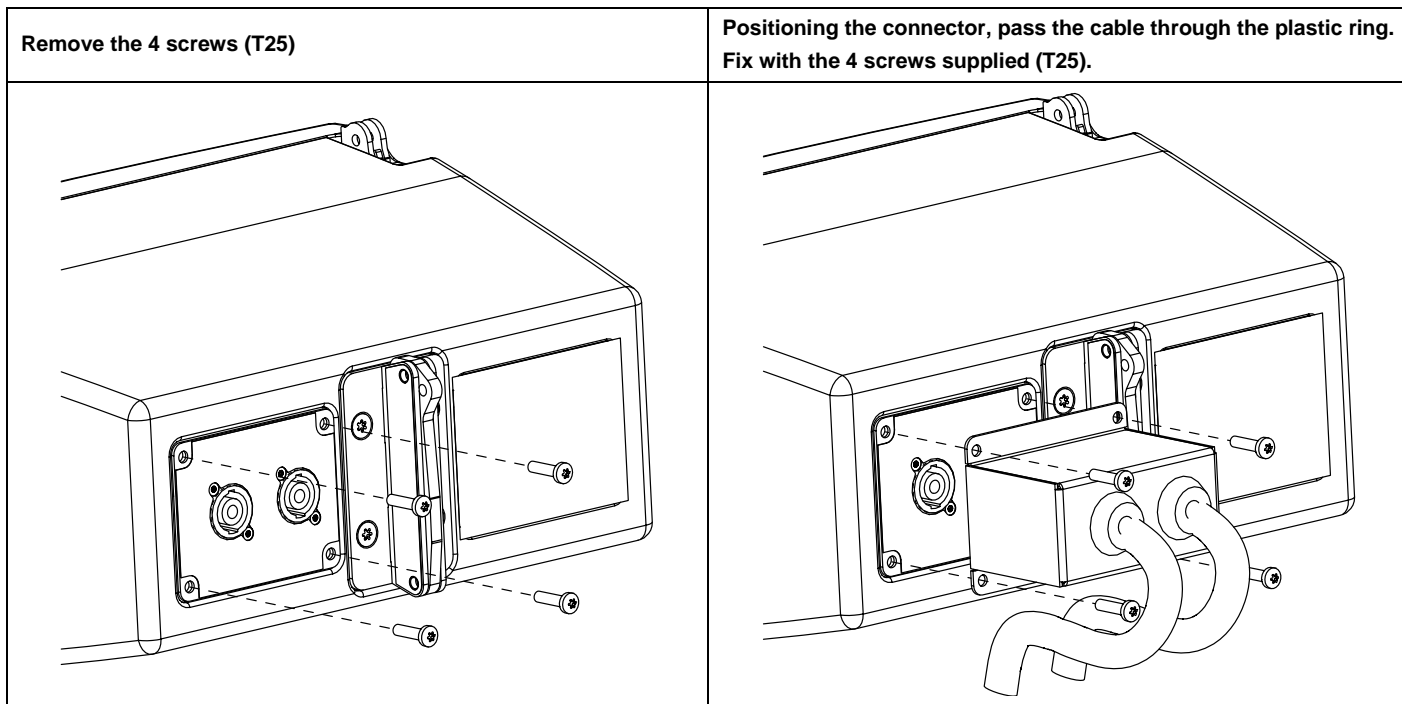

IPCOV GEOM6

Contents:

Weight: 0.3 kg / 0.66 lb

Dimensions:

Use:

- NEXO cannot accept responsibility for accidents caused by any factor other than defects in this product itself.
- Please check the web site nexo-sa.com for the latest update.