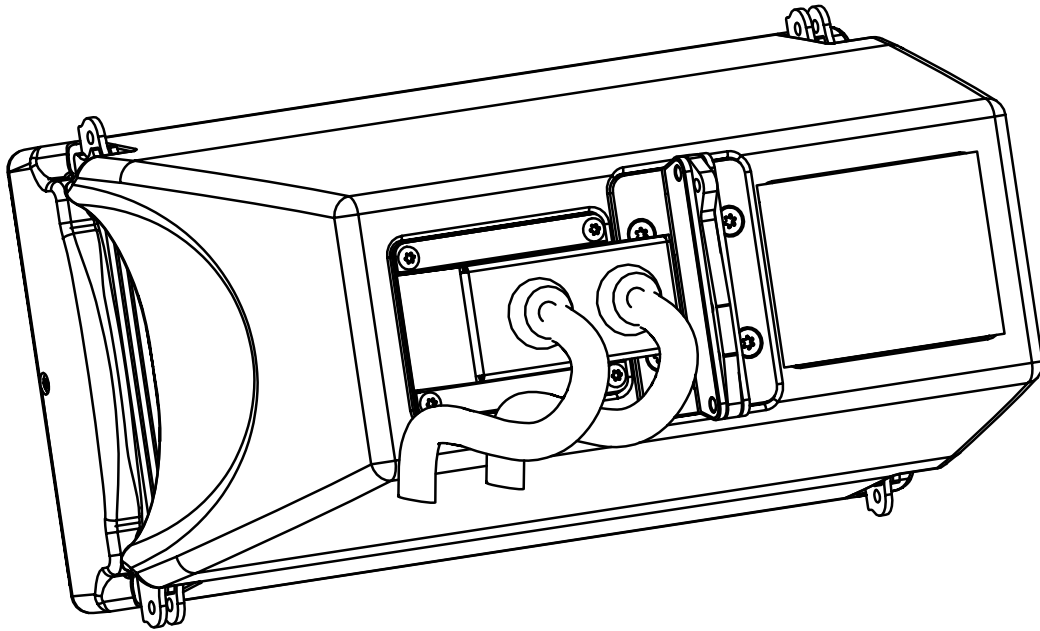

IPCOV GEOM6

Contents:

Weight: 0.3 kg / 0.66 lb

Dimensions:

Use:

- NEXO cannot accept responsibility for accidents caused by any factor other than defects in this product itself.
- Please check the web site nexo-sa.com for the latest update.