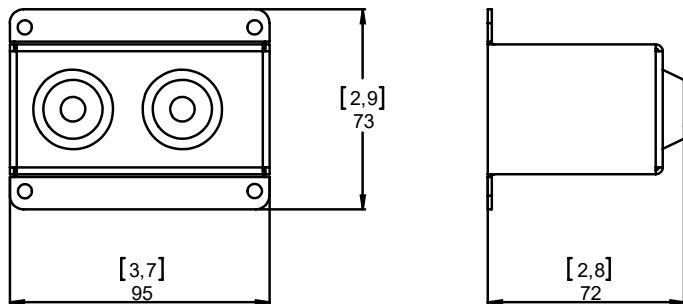

IPCOV GEOM6

Contents:

Weight: 0.3 kg / 0.66 lb

Dimensions:

Use:

- NEXO cannot accept responsibility for accidents caused by any factor other than defects in this product itself.
- Please check the web site nexo-sa.com for the latest update.