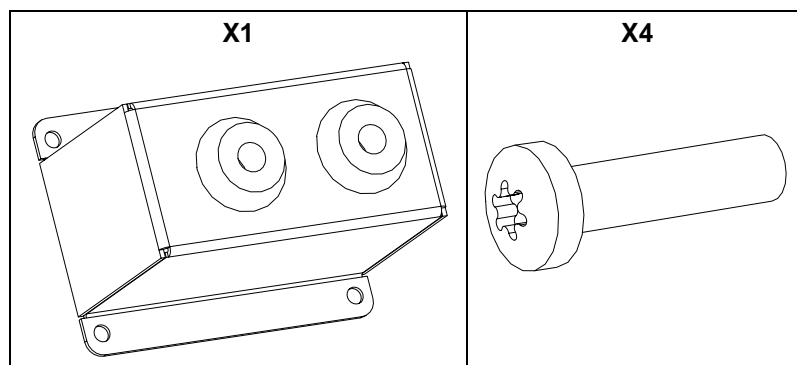

IPCOV GEOM6

Contents:

Weight: 0.3 kg / 0.66 lb

Dimensions:

Use:

- NEXO cannot accept responsibility for accidents caused by any factor other than defects in this product itself.
- Please check the web site nexo-sa.com for the latest update.