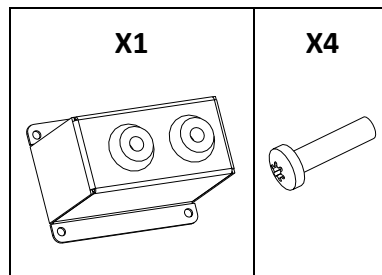

IPCOV GeoM6

Contents:

Weight: 0.3 kg / 0.66 lb

- Read this document before using.
- Keep this document.
- Observe all warnings and cautions.

Dimensions:

Remove the 4 screws (T25)

Positioning the Connector – Pass the cable in the plastic Ring – Fix with the 4 new screws.