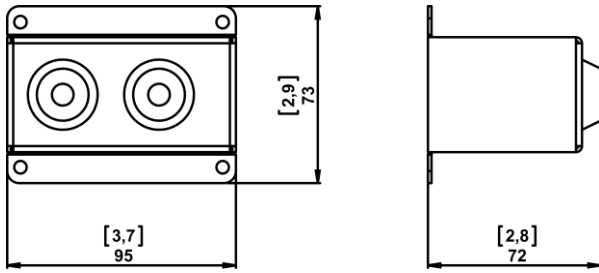

IPCOV GeoM6

Contents:

Weight: 0.3 kg / 0.66 lb

- Read this document before using.
- Keep this document.
- Observe all warnings and cautions.

Dimensions:

Remove the 4 screws (T25)

Positioning the Connector – Pass the cable in the plastic Ring – Fix with the 4 new screws.