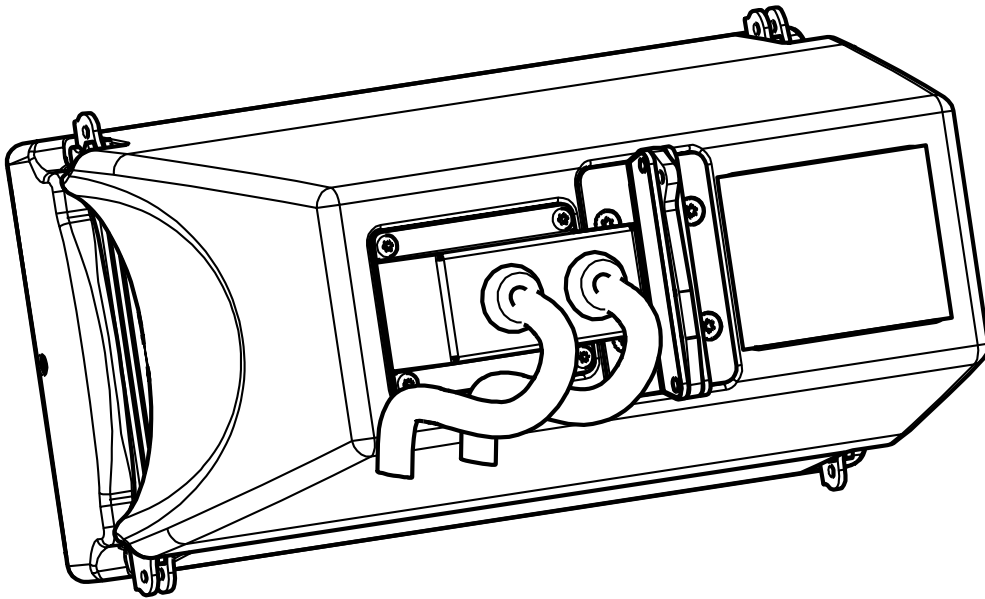

IPCOV GeoM6

Contents:

Weight: 0.3 kg / 0.66 lb

- Read this document before using.
- Keep this document.
- Observe all warnings and cautions.

Dimensions:

Remove the 4 screws (T25)

Positioning the Connector – Pass the cable in the plastic Ring – Fix with the 4 new screws.