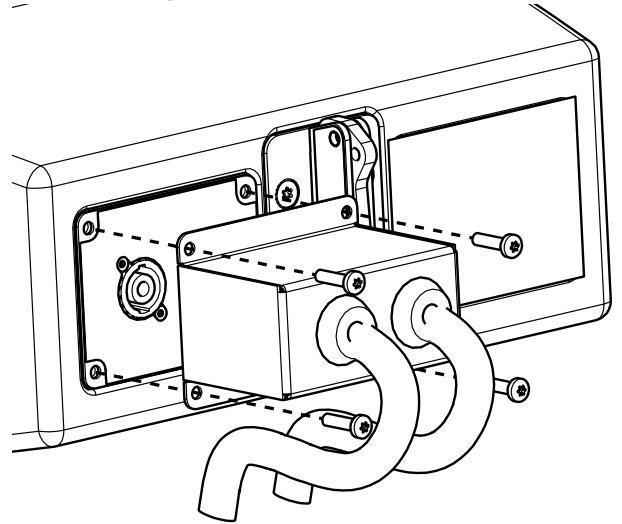

IPCOV GeoM6

Contents:

Weight: 0.3 kg / 0.66 lb

- Read this document before using.
- Keep this document.
- Observe all warnings and cautions.

Dimensions:

Remove the 4 screws (T25)

Positioning the Connector – Pass the cable in the plastic Ring – Fix with the 4 new screws.