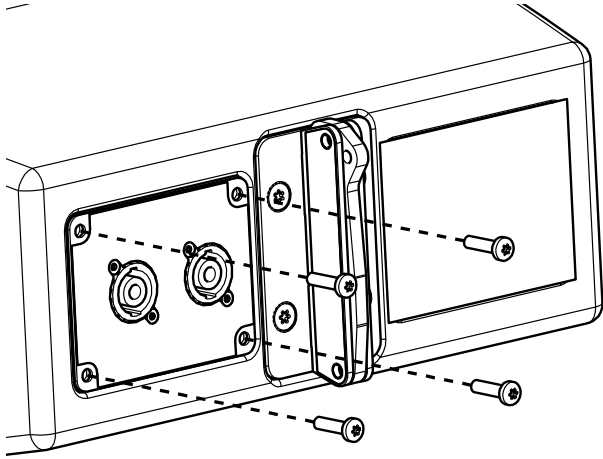

IPCOV GeoM6

Contents:

Weight: 0.3 kg / 0.66 lb

- Read this document before using.
- Keep this document.
- Observe all warnings and cautions.

Dimensions:

Remove the 4 screws (T25)

Positioning the Connector – Pass the cable in the plastic Ring – Fix with the 4 new screws.