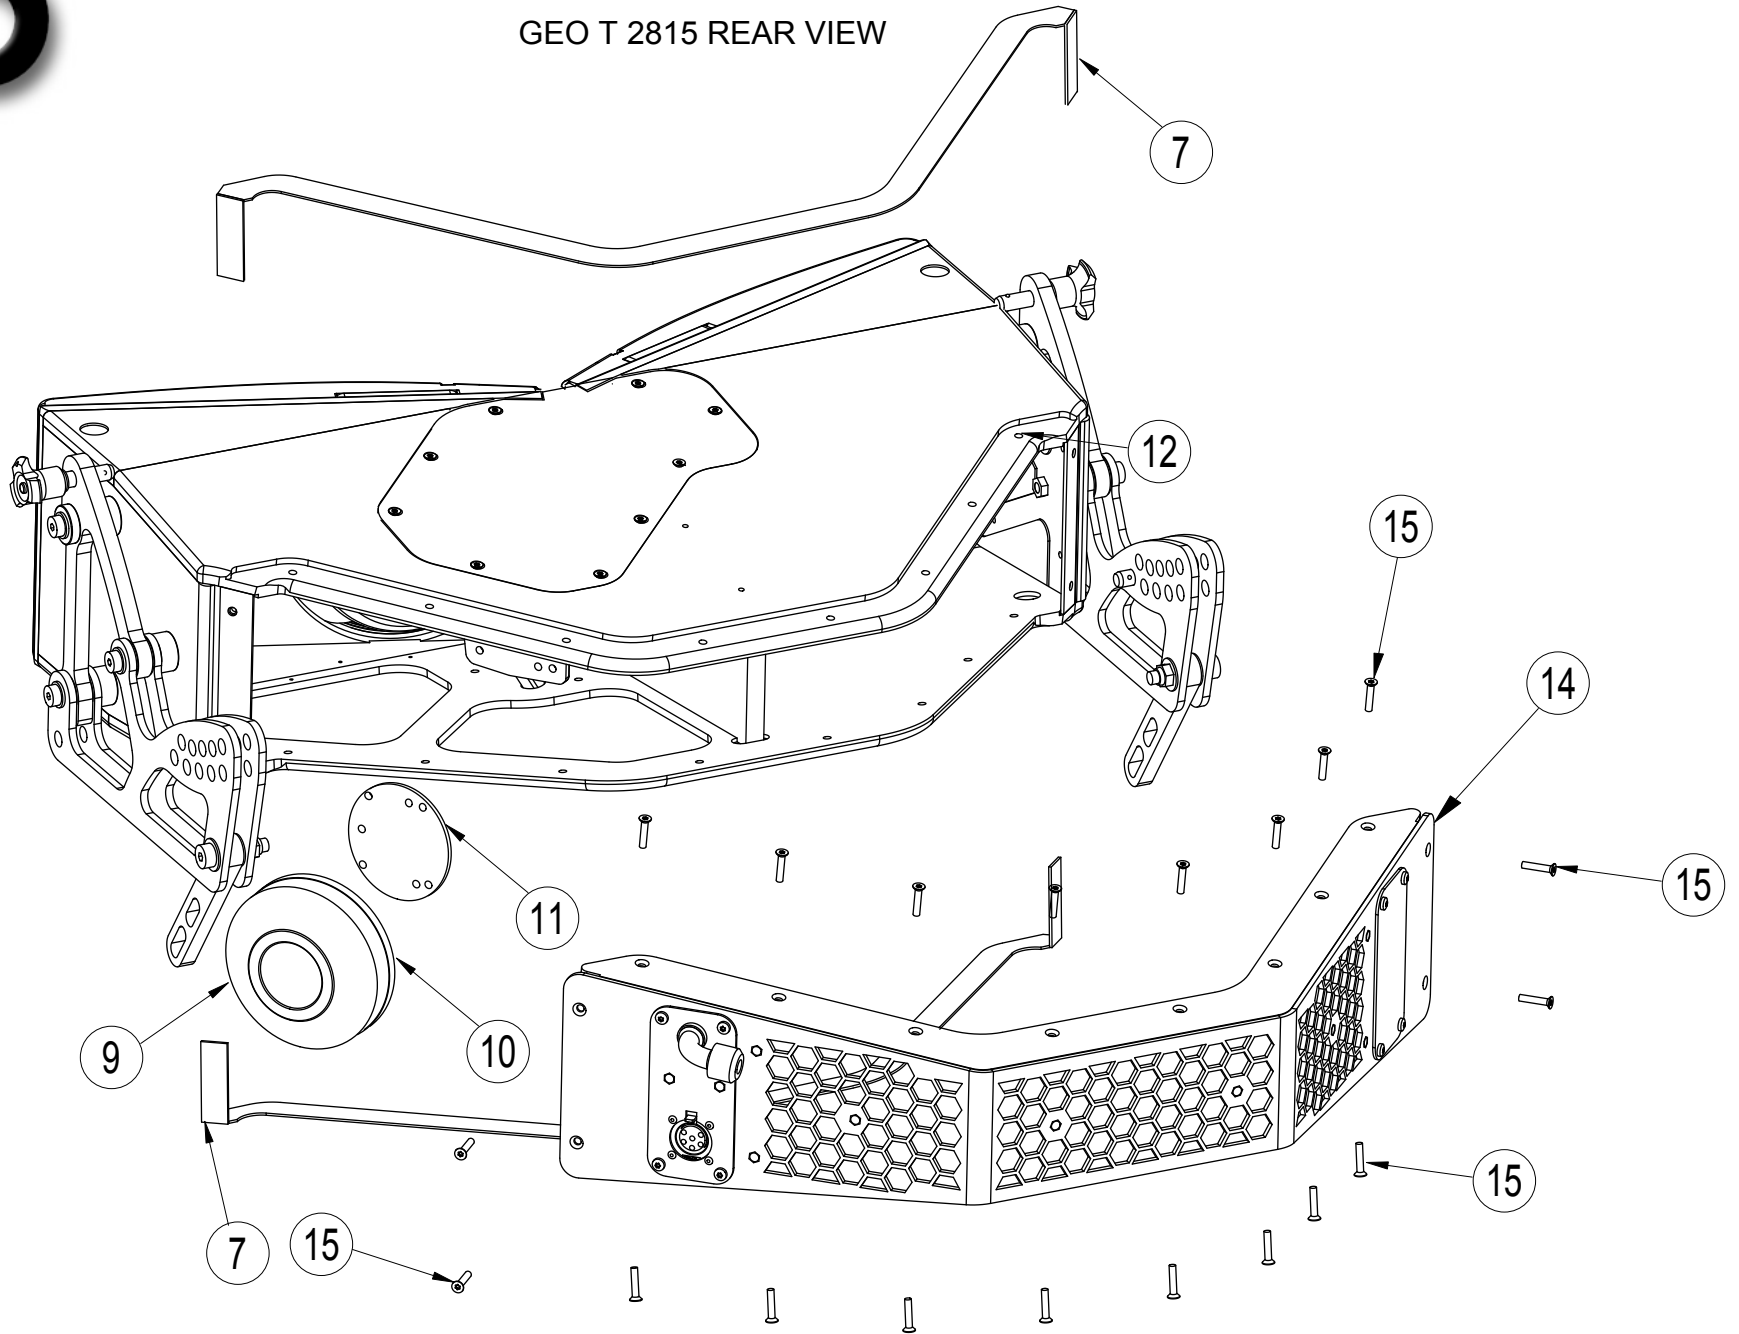

NEXO

INNOVATE

GEO T 2815 METAL BOX VIEW

NEXO

INNOVATE

GEO T 2815 CONNECTION PLATE VIEW

MARK	QUANTITY	ASSEMBLY	SUB ASSEMBLY	PART REFERENCE	DESIGNATION
GEOT2815					
1	1	05EBGEO-T2815		05EBGEO-T2815	GEOT2815 EMPTY BOX
2	2			05HPB8ND-HF	HP BASS 8" NEODYNIUM 16 Ohms HIGH FLUX
3	2			05N8HF-16R/K	RECONE KIT FOR 8" NEODYNIUM 16 OHMS
4	4			05VXTCBX525N	BLACK TORX BUTTON HEAD SCREW 5X25
5	14			05VXTCBX540N	BLACK TORX BUTTON HEAD SCREW 5X40
6	14			05VRA510ZN	WASHER 5X10 TREATED BLACK
7	2			05JNEOPMB2815	GEOT 2815 METAL BOX GASKET
8	2			05PFLANGE-T2815	GEOT 2815 FLANGE
9	1		05HPADE910-T16	05HPADE910-T16	DRIVER 2" DE910 NEODYM COMPLETE
10	1			05NH91-16R/K	DE910 DIAPHRAGM
11	1			05MPPIHM	FAOM GASKET
12	30			05VUNIM5	UNIMERCO T-NUT M5
13	8			05INSERTM5D	INSERT M5
14	1	05METALBOX-2815		05METALBOX-2815	METALBOX GEO T 2815 COMPLETE
15	20			05VXTCFX516N	BLACK TORX FLAT HEAD SCREW 5X16
16	1			05AMBOX-2815	GEOT2815 PAINTED METALBOX
17	1			05MBULPE2815	GEOT 2815 FOAM
18	1			05FOAMFU610	GEO-T2815 FOAM FU610
19	1			05METALBOXINT-2815	METALBOX INTERNAL FOR GEOT 2815
20	8			05VXTCFX516N	BLACK TORX FLAT HEAD SCREW 5X16
21	8			05VRX516N	BLACK WHASHER 5X16
22	1		05AMPLAQ18	05AMPLAQ18	OWNER PLATE FOR GEOT2815
23	4			05VXTCBX512N	BLACK TORX BUTTON HEAD SCREW 5X12
24	1	GEO-TB2845		05GEO-TB2845	CONNECTION PLATE GEO-T 2815 COMPLETE
25	4			05VXTCBX512N	BLACK TORX BUTTON HEAD SCREW 5X12
26	1		05GEOT-CNXF	05GEOT-CNXF	FEMALE CONNECTOR GEOT PREPARED
27	4			05VRI3.216N	ALUMINIUM RIVET BLACK 3.12x16
28	1	05GEO-2815CABLE		05GEO-2815CABLE	GEOT 2815 EXTERNAL WIRING
x	1	05AMACC-2815		05AMACC-2815	RIGGING KIT FOR GEO T 2815 COMPLETE
29	4			04BALLOCK12-30	BALL LOCK 12 x 30
30	1		05GEOT2815-RAR	05GEOT2815-RAR	RIGGING SYSTEM RIGHT COMPLETE FOR GEOT2815
31	1		05GEOT2815-RAL	05GEOT2815-RAL	RIGGING SYSTEM LEFT COMPLETE FOR GEOT2815