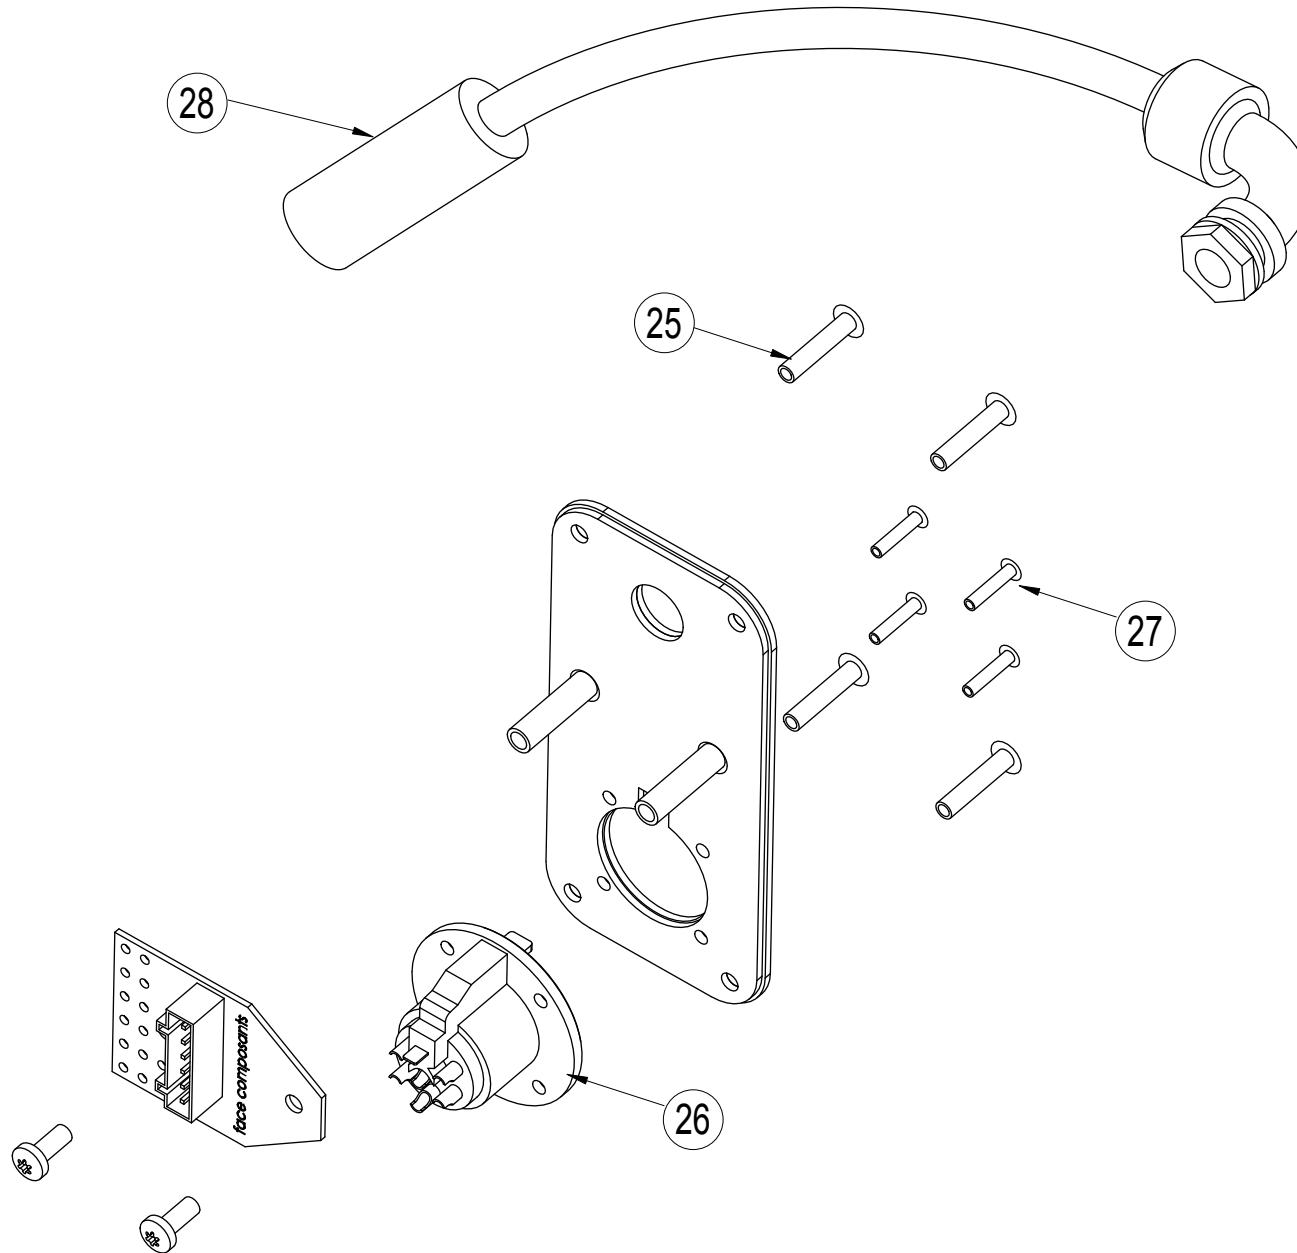

NEXO

INNOVATE

GEO T 2815 METAL BOX VIEW

NEXO

INNOVATE

GEO T 2815 CONNECTION PLATE VIEW

MARK	QUANTITY	ASSEMBLY	SUB ASSEMBLY	PART REFERENCE	DESIGNATION
GEOT2815					
1	1	05EBGEO-T2815		05EBGEO-T2815	GEOT2815 EMPTY BOX
2	2			05HPB8ND-HF	HP BASS 8" NEODYNIUM 16 Ohms HIGH FLUX
3	2			05N8HF-16R/K	RECONE KIT FOR 8" NEODYNIUM 16 OHMS
4	4			05VXTCBX525N	BLACK TORX BUTTON HEAD SCREW 5X25
5	14			05VXTCBX540N	BLACK TORX BUTTON HEAD SCREW 5X40
6	14			05VRA510ZN	WASHER 5X10 TREATED BLACK
7	2			05JNEOPMB2815	GEOT 2815 METAL BOX GASKET
8	2			05PFLANGE-T2815	GEOT 2815 FLANGE
9	1		05HPADE910-T16	05HPADE910-T16	DRIVER 2" DE910 NEODYM COMPLETE
10	1			05NH91-16R/K	DE910 DIAPHRAGM
11	1			05MPPIHM	FAOM GASKET
12	30			05VUNIM5	UNIMERCO T-NUT M5
13	8			05INSERTM5D	INSERT M5
14	1	05METALBOX-2815		05METALBOX-2815	METALBOX GEO T 2815 COMPLETE
15	20			05VXTCFX516N	BLACK TORX FLAT HEAD SCREW 5X16
16	1			05AMBOX-2815	GEOT2815 PAINTED METALBOX
17	1			05MBULPE2815	GEOT 2815 FOAM
18	1			05FOAMFU610	GEO-T2815 FOAM FU610
19	1			05METALBOXINT-2815	METALBOX INTERNAL FOR GEOT 2815
20	8			05VXTCFX516N	BLACK TORX FLAT HEAD SCREW 5X16
21	8			05VRX516N	BLACK WHASHER 5X16
22	1		05AMPLAQ18	05AMPLAQ18	OWNER PLATE FOR GEOT2815
23	4			05VXTCBX512N	BLACK TORX BUTTON HEAD SCREW 5X12
24	1	GEO-TB2845		05GEO-TB2845	CONNECTION PLATE GEO-T 2815 COMPLETE
25	4			05VXTCBX512N	BLACK TORX BUTTON HEAD SCREW 5X12
26	1		05GEOT-CNXF	05GEOT-CNXF	FEMALE CONNECTOR GEOT PREPARED
27	4			05VRI3.216N	ALUMINIUM RIVET BLACK 3.12x16
28	1	05GEO-2815CABLE		05GEO-2815CABLE	GEOT 2815 EXTERNAL WIRING
x	1	05AMACC-2815		05AMACC-2815	RIGGING KIT FOR GEO T 2815 COMPLETE
29	4			04BALLOCK12-30	BALL LOCK 12 x 30
30	1		05GEOT2815-RAR	05GEOT2815-RAR	RIGGING SYSTEM RIGHT COMPLETE FOR GEOT2815
31	1		05GEOT2815-RAL	05GEOT2815-RAL	RIGGING SYSTEM LEFT COMPLETE FOR GEOT2815