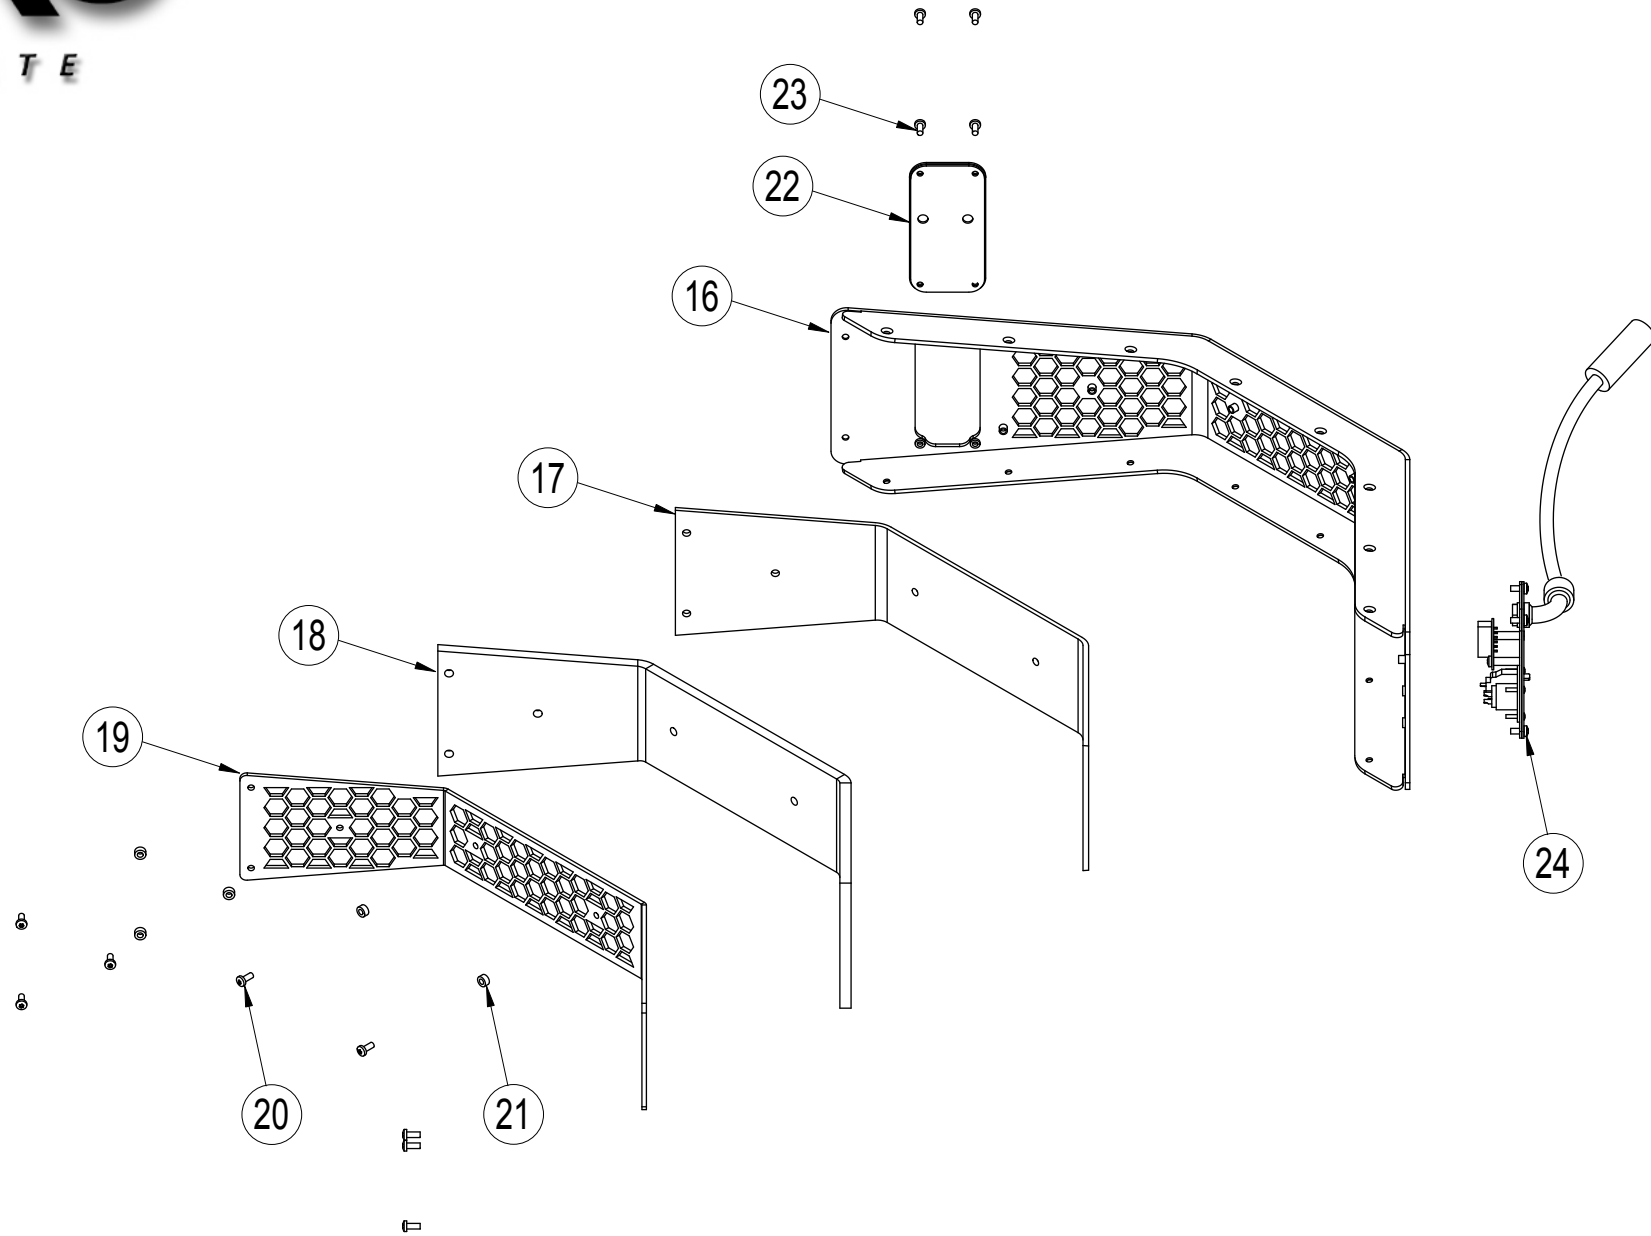

NEXO

INNOVATE

GEO T 2815 METAL BOX VIEW

NEXO

INNOVATE

GEO T 2815 CONNECTION PLATE VIEW

MARK	QUANTITY	ASSEMBLY	SUB ASSEMBLY	PART REFERENCE	DESIGNATION
GEOT2815					
1	1	05EBGEO-T2815		05EBGEO-T2815	GEOT2815 EMPTY BOX
2	2			05HPB8ND-HF	HP BASS 8" NEODYNIUM 16 Ohms HIGH FLUX
3	2			05N8HF-16R/K	RECONE KIT FOR 8" NEODYNIUM 16 OHMS
4	4			05VXTCBX525N	BLACK TORX BUTTON HEAD SCREW 5X25
5	14			05VXTCBX540N	BLACK TORX BUTTON HEAD SCREW 5X40
6	14			05VRA510ZN	WASHER 5X10 TREATED BLACK
7	2			05JNEOPMB2815	GEOT 2815 METAL BOX GASKET
8	2			05PFLANGE-T2815	GEOT 2815 FLANGE
9	1		05HPADE910-T16	05HPADE910-T16	DRIVER 2" DE910 NEODYM COMPLETE
10	1			05NH91-16R/K	DE910 DIAPHRAGM
11	1			05MPPIHM	FAOM GASKET
12	30			05VUNIM5	UNIMERCO T-NUT M5
13	8			05INSERTM5D	INSERT M5
14	1	05METALBOX-2815		05METALBOX-2815	METALBOX GEO T 2815 COMPLETE
15	20			05VXTCFX516N	BLACK TORX FLAT HEAD SCREW 5X16
16	1			05AMBOX-2815	GEOT2815 PAINTED METALBOX
17	1			05MBULPE2815	GEOT 2815 FOAM
18	1			05FOAMFU610	GEO-T2815 FOAM FU610
19	1			05METALBOXINT-2815	METALBOX INTERNAL FOR GEOT 2815
20	8			05VXTCFX516N	BLACK TORX FLAT HEAD SCREW 5X16
21	8			05VRX516N	BLACK WHASHER 5X16
22	1		05AMPLAQ18	05AMPLAQ18	OWNER PLATE FOR GEOT2815
23	4			05VXTCBX512N	BLACK TORX BUTTON HEAD SCREW 5X12
24	1	GEO-TB2845		05GEO-TB2845	CONNECTION PLATE GEO-T 2815 COMPLETE
25	4			05VXTCBX512N	BLACK TORX BUTTON HEAD SCREW 5X12
26	1		05GEOT-CNXF	05GEOT-CNXF	FEMALE CONNECTOR GEOT PREPARED
27	4			05VRI3.216N	ALUMINIUM RIVET BLACK 3.12x16
28	1	05GEO-2815CABLE		05GEO-2815CABLE	GEOT 2815 EXTERNAL WIRING
x	1	05AMACC-2815		05AMACC-2815	RIGGING KIT FOR GEO T 2815 COMPLETE
29	4			04BALLOCK12-30	BALL LOCK 12 x 30
30	1		05GEOT2815-RAR	05GEOT2815-RAR	RIGGING SYSTEM RIGHT COMPLETE FOR GEOT2815
31	1		05GEOT2815-RAL	05GEOT2815-RAL	RIGGING SYSTEM LEFT COMPLETE FOR GEOT2815