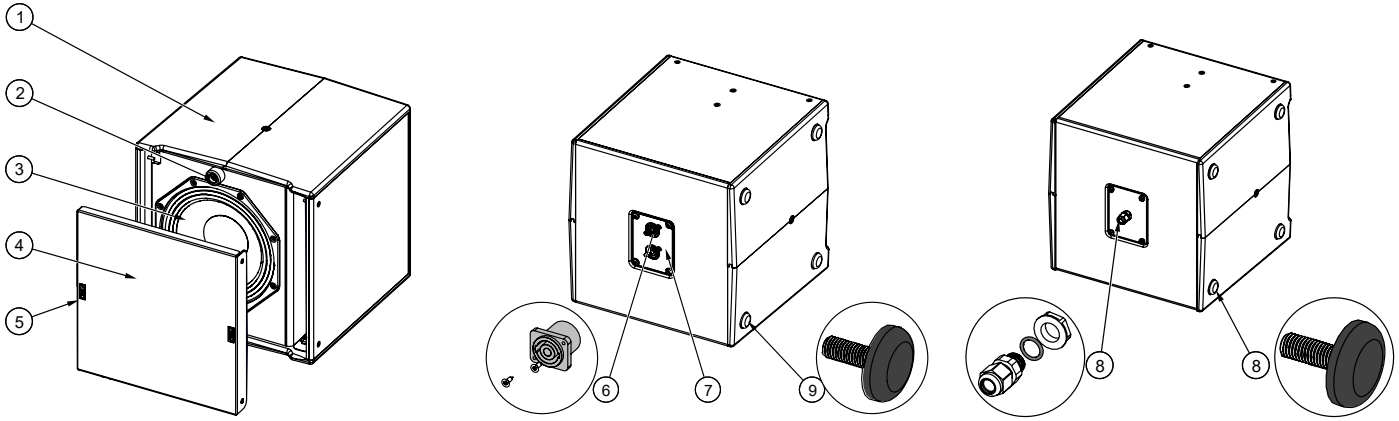

SPARE PARTS

4.2 **IDS108 / IDS108-I**

MARK	QUANTITY	REFERENCE	DESIGNATION
1	1	05EBIDS108	Cabinet IDS108 Black
	1	05EBIDS108-PW	Cabinet IDS108 White
2	2	05FTCC25x15	Plastic pad 25x15
3	1	05HPB8-ND	HP 8 "
		05N8ND1.0R/K	Recone Kit HPB8
4	1	05IDS108UA	Complete grille Touring Black
	1	05IDS108UA-PW	Complete grille Touring White
	1	05IDS108UA-I	Complete grille Installation Black
	1	05IDS108UA-IPW	Complete grille Installation White
5	2	05LOGNEXO3	Adhesive Logo
6	1	05CNXNL4MDV-1	SpeakON with screws
7	1	05IDS108-FPA	CNX Plate complete Black (with lexan and screws)
	1	05IDS108-FPA-PW	CNX Plate complete White (with lexan and screws)
8	1	05PREPM12	Cable-gland with O-ring; Black
	1	05PREPM12-PW	Cable-gland with O-ring; White
9	4	05RUBGRID01	Plastic foot Black
	4	05RUBGRD01-PW	Plastic foot Grey