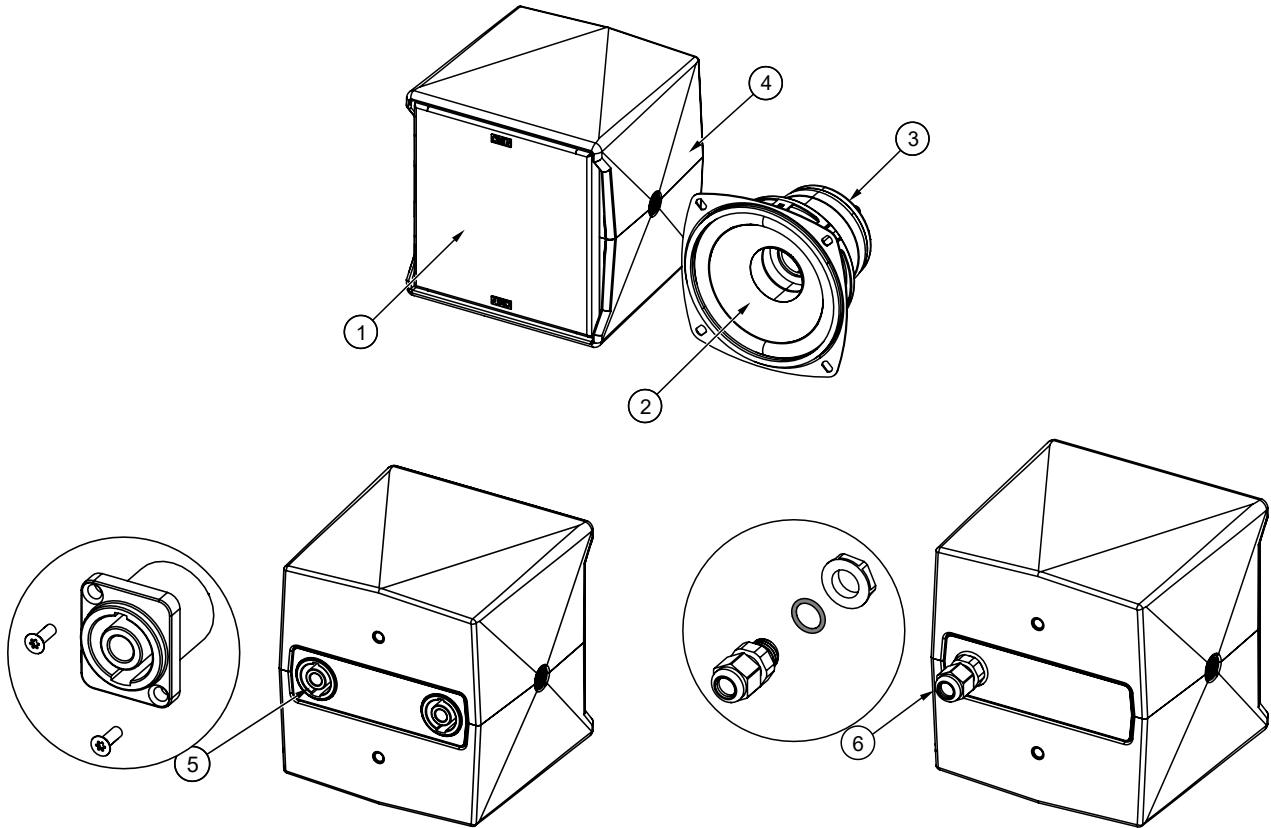

SPARE PARTS

4 SPARE PARTS

NOTE:

Speakers and Grills can be sent back to NEXO for recycling

Warning: If necessary, spare parts are delivered with screws, nuts, washers, gaskets, use them to maintain products integrity.

4.1 ID14 / ID14-I

MARK	QUANTITY	REFERENCE	DESIGNATION
1	1	05ID14T-A	Complete grille Touring Black
		05ID14T-APW	Complete grille Touring White
		05ID14I-A	Complete grille Installation Black
		05ID14I-APW	Complete grille Installation White
2 (a)	1	05HPC4-100	HP 4" Coaxial 100x100 (with gasket)
	1	05HPC4-140	HP 4" Coaxial 90x140 (with gasket)
3	1	05NHP4R/K	HF Diaphragm (with gasket)
4	1	05ID14T	Cabinet ID14 touring with Passive Filter Black
	1	05ID14TPW	Cabinet ID14 touring with Passive Filter white
		05ID14I	Cabinet ID14 installation with Passive Filter Black
		05ID14IPW	Cabinet ID14 installation with Passive Filter white
5	1	05CNXNL4MP	SpeakON with screws
6	1	05PREPM12	Cable-gland with O-ring; Black
		05PREPM12-PW	Cable-gland with O-ring; White