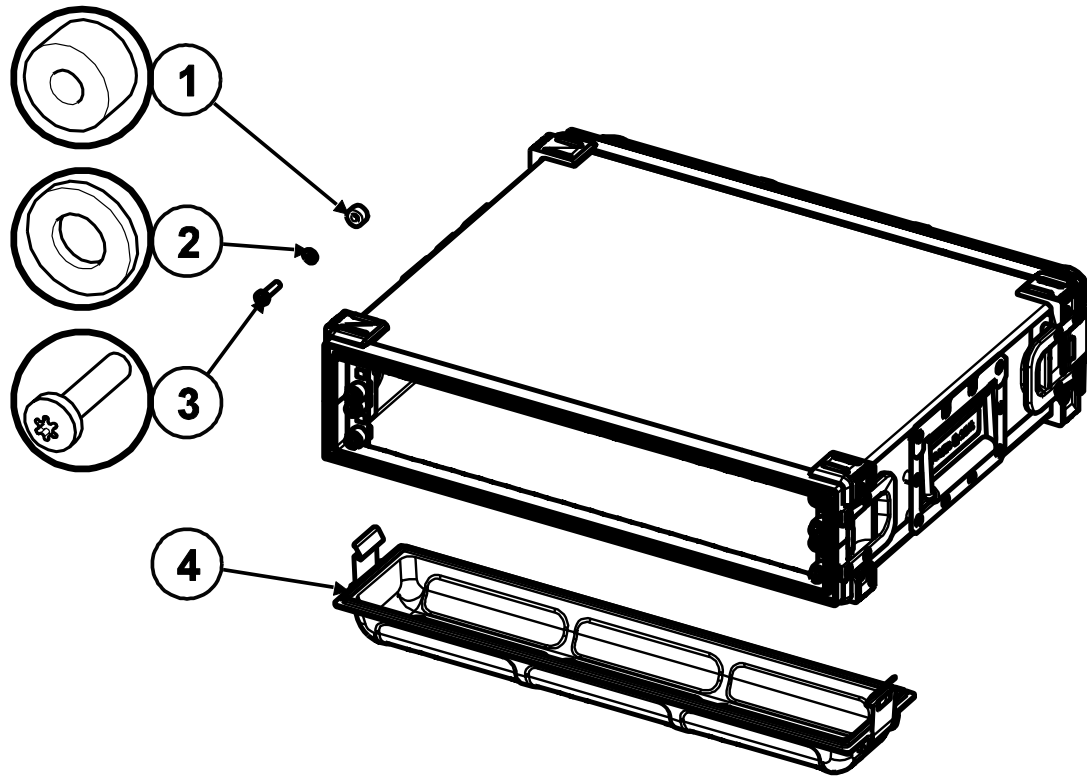

Spare Parts

MARK	QUANTITY	REFERENCE	DESIGNATION
1	8	05SPACER6.2-16	Spacer 6.2 x 16 x 8.4 mm (x10)
2	8	05VRA6.4-11N	Washer M6 Black (x10)
3	8	05VXTCBX625N	Screw M6x25 Tx30 (x10)
4	2	05COVNAT2U	Rack Door 2U